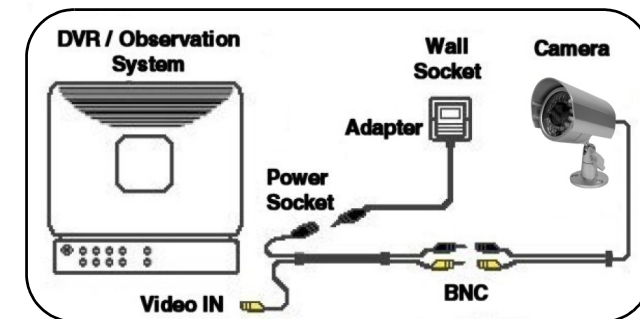

Setup Diagram: