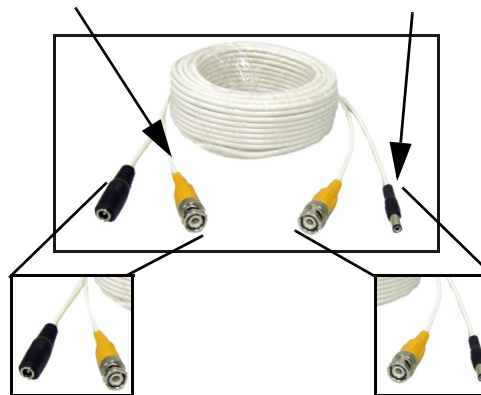

2. Installing the Video Camera

NOTE - This camera does not support Audio. For a full line of audio enabled cameras, visit us on the web at <http://www.lorexcctv.com>

1. Attach the camera to the supplied stand at either of the two connection points.

2. Mount the camera stand to the desired mounting surface

The mounting stand is designed to permanently mount the camera to a surface.

3. Connect the 60ft Extension cable to the camera:

BNC (VIDEO)
(Yellow Connector) **POWER**
(Black Connector)

VIDEO INPUT CONNECTIONS:
Connect the BNC cable to the video input of the monitor, and connect the power adaptor to an outlet.

CAMERA CONNECTIONS:
Connect the BNC and Power cables to the Camera.

3. Connecting the Camera

4. Connect the BNC end of the 60ft Extension Cable to the DVR / Observation System or to a TV/VCR.

Connect the BNC to RCA Adaptor as needed to allow for proper connectivity.

5. Connect the A/C Power Adaptor to the 60ft Extension cable (Black connector). Plug the Power adaptor to a wall outlet