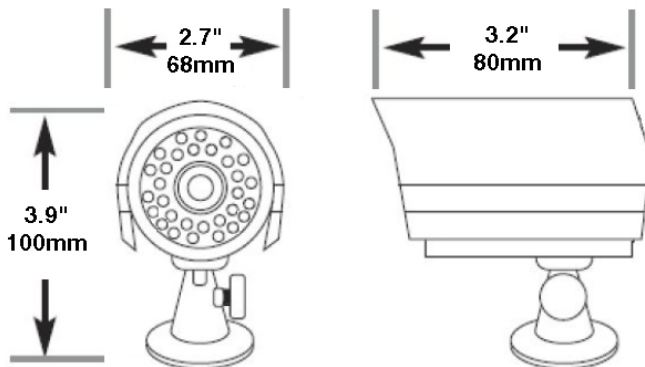

4. Camera Specifications

Specifications:

Image Sensor	1/4" Advanced Color
Video Format / Pixels	NTSC: 656(H) x 492 (V)
Horizontal Resolution	480 TVL
Sync. & Scan. Systems	Internal; 2:1 Internlace
S/N Ratio	> 48dB
Iris & Shutter Speed	AES; 1/60 ~ 1/50,000 sec.
Minimum Illumination	0.6 LUX @ F1.2 (IR Off) 0 LUX (IR LEDs ON)
Video Output	Comp. 1.0 Vpp @ 75ohm
Lens / Lens Mount	5.0mm F2.8/ Fixed
FOV (diagonal)	50 Degree
Termination	Video: BNC Female Power: Barrel Female
IR / Night Vision Range	30IRLED/850nm/75'(23m)
Power Requirement	12V DC $\pm$10%
Power Consumption	220mA or 3W max
Operating Temp.	14°F ~ 122°F (-10°C ~ 50°C)
Weight (with stand)	10.4 oz / 294.8 g
Dimensions (H x D x Dia)	3.9" x 2.7" x 3.2" 100mm x 68mm x 80mm

Dimensions: