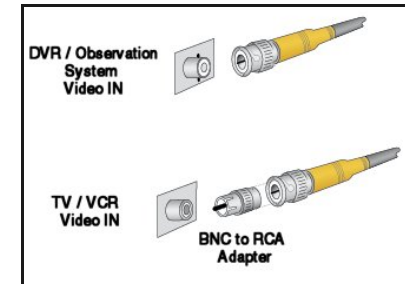

2. Installing the Video Camera

NOTE - This camera does not support Audio. For a full line of audio enabled cameras, visit us on the web at <http://www.lorexcctv.com>

1. Attach the camera to the supplied stand at either of the two connection points.

2. Mount the camera stand to the desired mounting surface

The mounting stand is designed to permanently mount the camera to a surface.

3. Connect the 60ft Extension cable to the camera:

BNC (VIDEO)
(Yellow Connector) **POWER**
(Black Connector)

VIDEO INPUT CONNECTIONS:
Connect the BNC cable to the video input of the monitor, and connect the power adaptor to an outlet.

CAMERA CONNECTIONS:
Connect the BNC and Power cables to the Camera.

3. Connecting the Camera

4. Connect the BNC end of the 60ft Extension Cable to the DVR / Observation System or to a TV/VCR.

Connect the BNC to RCA Adaptor as needed to allow for proper connectivity.

5. Connect the A/C Power Adaptor to the 60ft Extension cable (Black connector). Plug the Power adaptor to a wall outlet