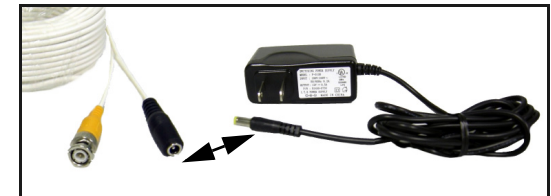

VIDEO INPUT CONNECTIONS:
Connect the BNC cable to the video input of the monitor, and connect the power adaptor to an outlet.

CAMERA CONNECTIONS:
Connect the BNC and Power cables to the Camera.

3. Connecting the Camera

4. Connect the BNC end of the 60ft Extension Cable to the DVR / Observation System or to a TV/VCR.

Connect the BNC to RCA Adaptor as needed to allow for proper connectivity.

5. Connect the A/C Power Adaptor to the 60ft Extension cable (Black connector). Plug the Power adaptor to a wall outlet