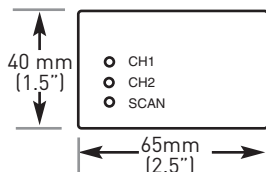

FEATURES

- 2 Channel CCTV control receiver
- Automatic/Manual switch over two channels
- Adjustable auto scanning time for 0 - 30s
- 6 pin mini DIN input compatible for any Lorex™ Observation System Camera
- Easy connection to TV, VCR or Monitor with DIN to RCA adapter (included)
- Easy mounting with velcro strip (included)
- Compact design
- Available in Color or B&W

CONNECTION:

DIMENSION:

SPECIFICATIONS

RECEIVER:

Video Format	NTSC
Camera Input	6 Pin Mini DIN x 2
A/V Output	6 Pin Mini DIN x 1
Power Source	12V DC

CAMERA MODELS: (SEE SEPERATE SPEC SHEETS)

Color: SG7017, SG7117, SG7057, SG7257, SG7258.

B&W: SG7019SX, SG7010SX, SG7113S, SG7009X, SG7210, SG7209

PRODUCT INFORMATION

Model #:	SHS-2SA (Color) / SHS-2SAB (B&W)
Description:	Video Surveillance System
UPC:	SHS-2SA: 77859700021-4 SHS-2SAB: 77859700022-1
Package Dimensions:	317mm w x 96mm h x 101mm d 12.5" w x 9.5" h x 4" d
Package Weight:	5.3 lbs (2.4 kg)
Includes:	Mini witcher box, 2 cameras & stands, (2) 65ft. cable, power supply, 1 A/v Cable & velcro strip