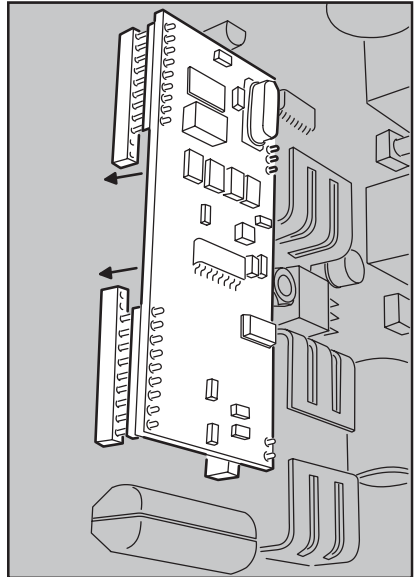

AE-1000/AE-2000 SOCKET MODEM INSTALLATION

LINEAR LIMITED WARRANTY

This Linear product is warranted against defects in material and workmanship for twenty-four (24) months. The Warranty Expiration Date is labeled on the product. This warranty extends only to wholesale customers who buy direct from Linear or through Linear's normal distribution channels. Linear does not warrant this product to consumers. Consumers should inquire from their selling dealer as to the nature of the dealer's warranty, if any. **There are no obligations or liabilities on the part of Linear Corporation for consequential damages arising out of or in connection with use or performance of this product or other indirect damages with respect to loss of property, revenue, or profit, or cost of removal, installation, or reinstallation.** All implied warranties, including implied warranties for merchantability and implied warranties for fitness, are valid only until Warranty Expiration Date as labeled on the product. **This Linear Corporation Warranty is in lieu of all other warranties express or implied.**

All products returned for warranty service require a Return Product Authorization Number (RPA#). Contact Linear Technical Services at 1-800-421-1587 for an RPA# and other important details.