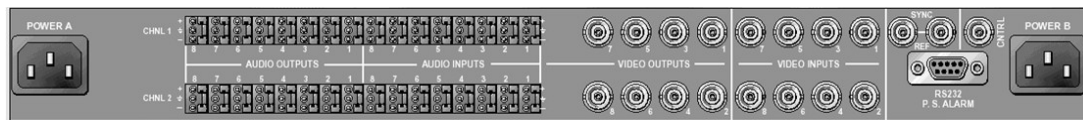

AUDIO INPUT (OPTION):

Connector Type: ..... Weco, 3-Pin Disconnect
Impedance: ..... 20K Ω
Level: ..... +26dBu, maximum
CMRR: ..... 60dB @ 1 KHz

COMPOSITE VIDEO OUTPUTS:

Number: 8
Connector: ..... BNC
Level: ..... Unity Gain, ±0.1 dB
Character Video: ..... 90 IRE Units
Return Loss: ..... 35 dB @ 3.58 or 4.43 MHz
Character Background: ..... 10 IRE Units
Impedance: ..... 75 Ω ±1%
Vertical Interval Switching: ..... Line 6, NTSC
Frequency Response: ..... ±0.1dB to 5MHz
..... -3.0dB to 50MHz
Differential Gain: ..... 0.10%, 10% to 90% APL
Differential Phase: ..... 0.10°, 10% to 90% APL
Crosstalk: ..... 62dB to 5 MHz, worse case
Propagation Delay: ..... 5 nS, typical
Hum and Noise: ..... >60dB to 5 Hz
DC Offset: ..... <25mV
Line Rate Tilt: ..... <0.1%
Field Rate Tilt: ..... <0.1%
SNR: ..... -73dB

AUDIO OUTPUTS (OPTION):

Signal Type: ..... Balanced
Connector Type: ..... Weco, 3-Pin Disconnect
Impedance: ..... >30K Ω
Level: ..... 26dBu, maximum
Frequency Response: ..... ±0.1dB to 20kHz, ref 1kHz
Crosstalk: ..... 90dB @ 10 KHz
DC Offset: ..... <50mV
SNR: ..... <100dB, 20Hz to 20KHz
IM/THD: ..... <0.02%

ENVIRONMENTAL:

Temperature: ..... 0° to 50° C ambient
Humidity: ..... 10%/90% non-condensing
Power: ..... 9.5 VAR
AC Voltage: ..... 120/240 VAC±10%, 50/60Hz

MECHANICAL:

Height: ..... 1.75 inches
Width: ..... 19 inches
Depth: ..... 9.25 inches
Weight: 9lbs

REAR PANEL

LINK ELECTRONICS, INC. 2137 Rust Avenue Cape Girardeau, MO 63703-7668
Phone 573 334 4433 FAX 573 334 9255