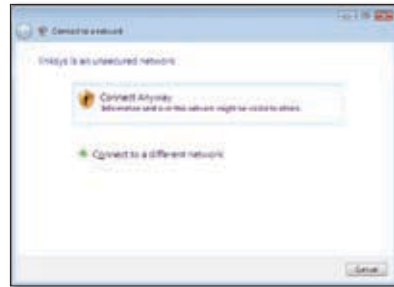

With the connector pin end facing the CardBus slot and the label facing up, slide the Adapter into the CardBus slot until it locks in place.

Click **Next**.

- E.** After you install the Adapter correctly, the *Congratulations* screen appears. (It may take a moment for the screen to appear.)

Click **Finish**.

- F.** The first Windows Vista Wireless Network Configuration utility screen appears. Select your network, then click **Connect**.

- G.** If your network has no wireless security, this screen appears. If your network has wireless security, go to step H.

To continue to your unsecured network, click **Connect Anyway** and go to step I.

- H.** If your network has wireless security, this screen appears. Enter the security key or passphrase (also known as pre-shared key or WEP key, depending on your type of security).