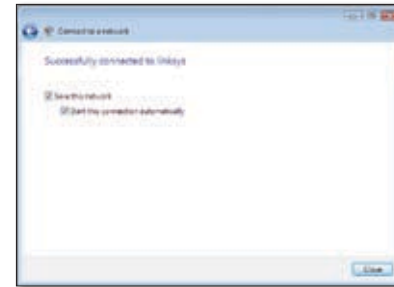

1. **J.** This screen appears when you are connected to your network.

Select **Save this Network**, if you want to save your settings.

Click **Close**.