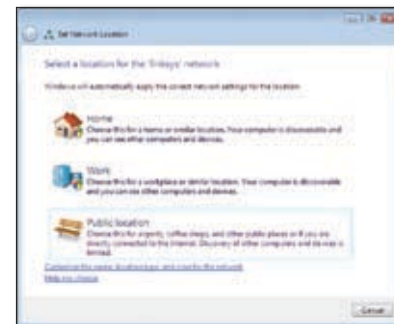

Click **Finish**.

- F.** The first Windows Vista Wireless Network Configuration utility screen appears. Select your network, then click **Connect**.

- G.** If your network has no wireless security, this screen appears. If your network has wireless security, go to step H.

To continue to your unsecured network, click **Connect Anyway** and go to step I.

- H.** If your network has wireless security, this screen appears. Enter the security key or passphrase (also known as pre-shared key or WEP key, depending on your type of security).

Click **Connect**.

- I.** This screen appears while the Adapter connects to your network. Do not cancel, unless you want to end the installation.

- J.** This screen appears when you are connected to your network.

Select from **Home**, **Work**, or **Public location**.

- L.** This screen varies according to the selected location.

Click **Close**.

- M.** The Windows Vista Wireless Network Configuration utility appears on your desktop's system tray.