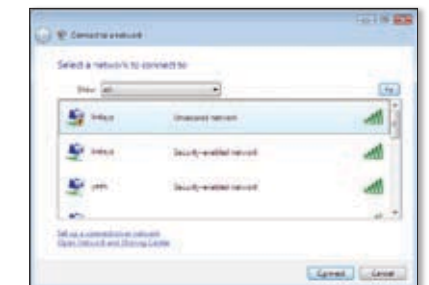

With the connector pin end facing the CardBus slot and the label facing up, slide the Adapter into the CardBus slot until it locks in place.

Click **Next**.

- E.** After you install the Adapter correctly, the *Congratulations* screen appears. (It may take a moment for the screen to appear.)

Click **Finish**.

- F.** The first Windows Vista Wireless Network Configuration utility screen appears. Select your network, then click **Connect**.

- G.** If your network has no wireless security, this screen appears. If your network has wireless security, go to step H.