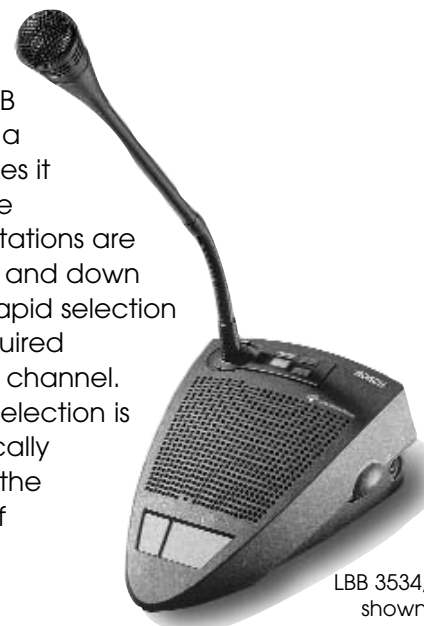

LBB 3534/00 shown

Features

- Channel selector for accessing interpretations
- 2-digit channel indicator display
- Two headphone sockets
- Incorporates all functions of LBB 3533/00 Chairman Discussion Unit
- LBB 3534/50 model comes with an extra-long flexible stem microphone