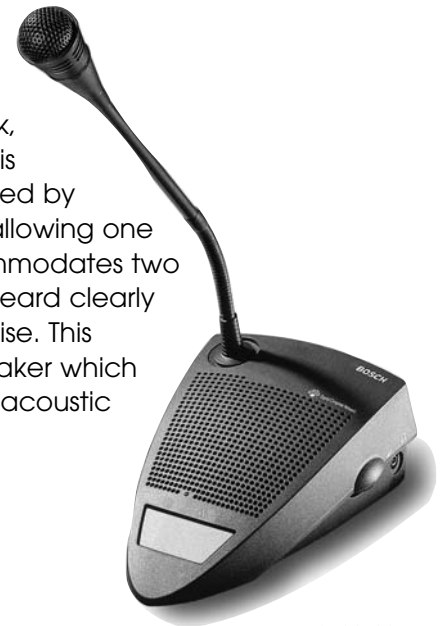

Specify Part Number

LBB 3530/00
LBB 3530/50

Basic Delegate Unit

The LBB 3530 Basic Delegate Unit enables participants to speak, register a request to speak, and listen to the speaker. The microphone stem is extremely flexible, so the microphone can be used by delegates sitting on either side of the unit, thus allowing one unit to serve two delegates. The unit also accommodates two separate headphones, so the speaker can be heard clearly even in situations with excessive background noise. This aesthetically-pleasing unit has a built-in loudspeaker which is muted when the microphone is on to prevent acoustic feedback.

LBB 3530/00 shown

Features

- Compact, attractive delegate discussion unit
- Microphone with flexible stem, LBB 3530/50 model comes with an extra-long flexible stem
- Built-in loudspeaker
- Two headphone sockets

Specify Part Number

LBB 3531/00
LBB 3531/50

Basic Delegate Unit with Channel Selector

The LBB 3531 Basic Delegate Unit with Channel Selector is stylistically identical to the LBB3530 Basic Delegate Discussion Unit, but also includes a built-in language channel selector. This makes it suitable for discussions where more than one language is used and simultaneous interpretations are available. The channel selector includes up and down select keys and a 2-digit display, enabling rapid selection of the required language channel. Channel selection is automatically limited to the number of language channels available.

LBB 3531/00 shown

Features

- Channel selector for accessing interpretations
- 2-digit channel indicator display
- Two headphone sockets
- Incorporates all functions of LBB 3530/00 Delegate Discussion Unit
- LBB 3531/50 model comes with an extra-long flexible stem microphone