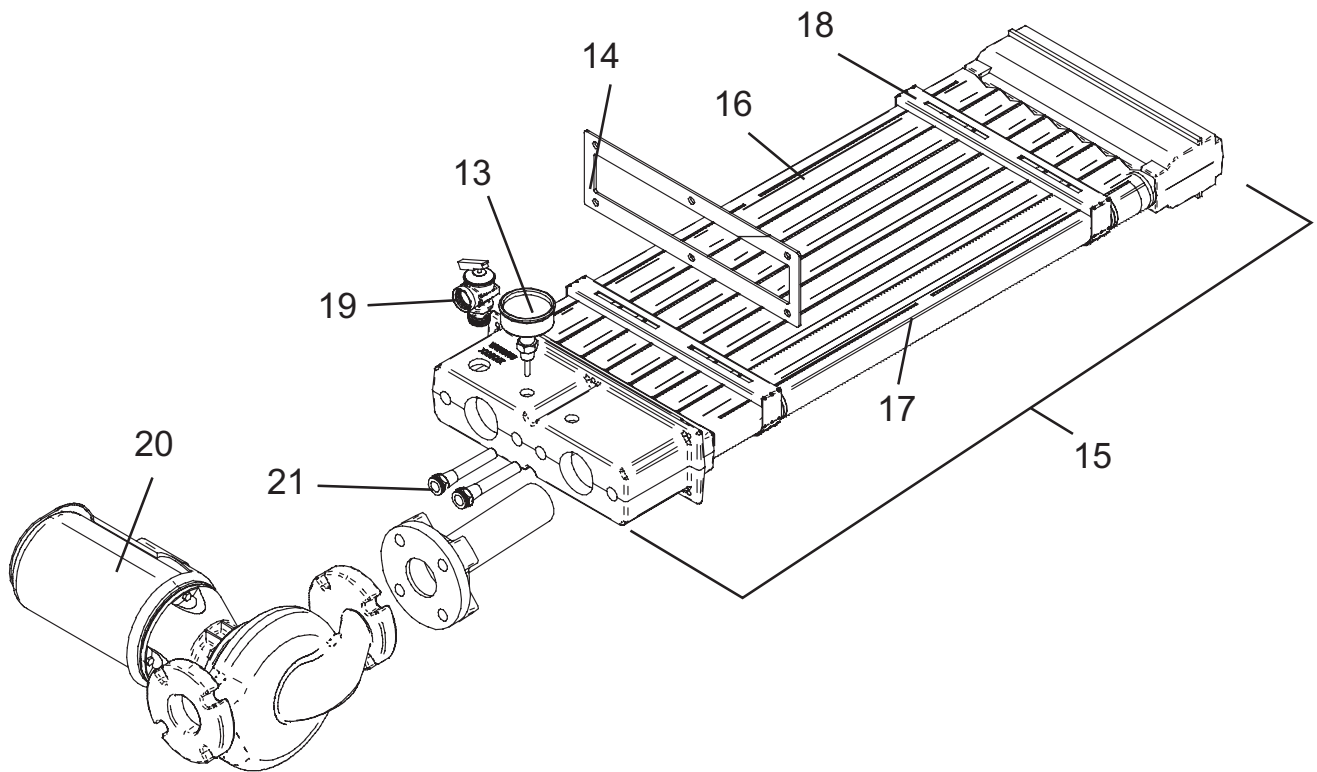

CONTROL PANEL

HEAT EXCHANGER ASSEMBLY

GAS TRAIN ASSEMBLY

ITEM NO.	PART NO.	DESCRIPTION	MODEL NO.
BURNERS			
1		Model	BNR3417
BNR3417 Main burner		495	9 ea
BNR3416 Main Burner		645	12 ea
w/ Barb & Pressure Tap		745	14 ea
			BNR3416
			1ea
			1ea
			1ea
GAS TRAIN ASSEMBLIES			
2	ORF2406	ORIFICE, NAT	ALL
2	ORF2051	ORIFICE, LPG.	ALL
3	VAL3405	GAS VALVE, NAT	ALL
3	VAL3406	GAS VALVE, LPG.	ALL
CONTROLS & GAUGES			
4	PRS30014	LOW AIR PRESSURE SWITCH	ALL
5	PLT3400	HOT SURFACE IGNITOR	ALL
6	TRF2005	TRANSFORMER 75 VA	ALL
7	RLY2402	IGNITION MODULE	ALL
8	TST2314	THERMOSTAT OPERATOR	ALL CB/CW
9	WRE2407	JUMPER PLUG	ALL
10	MSC2426	ROCKER SWITCH	ALL
11	MSC2023	TRIAL LIGHT, AMBER 120V	ALL
12	MSC2026	FLAME FAILURE LIGHT, RED 24V	ALL
13	GTP2900	TEMPERATURE AND PRESSURE GAUGE	ALL CB
13	GTP3000	TEMPERATURE GAUGE 2"	ALL CW
HEAT EXCHANGERS			
14	GKT2400	GASKET HEAT SHIELD	ALL
15	HEX3402	HEAT EXCHANGER	CB 495
15	HEX3403	HEAT EXCHANGER	CB 645
15	HEX3404	HEAT EXCHANGER	CB 745
15	HEX3012	HEAT EXCHANGER	CW 495
15	HEX3013	HEAT EXCHANGER	CW 645
15	HEX3014	HEAT EXCHANGER	CW 745
16	JKD2252	V-BAFFLE	495
16	JKD2253	V-BAFFLE	645
16	JKD2254	V-BAFFLE	745
17	JKD6450	FRAME RUNNER V-BAFFLE	495
17	JKD6451	FRAME RUNNER V-BAFFLE	645
17	JKD6452	FRAME RUNNER V-BAFFLE	745
18	MSC2969	FRAME END	ALL
19	RLV2017	RELIEF VALVE, TEMPERATURE AND PRESSURE	ALL CW
19	RLV2001	RELIEF VALVE, PRESSURE ONLY	ALL CB
MISCELLANEOUS			
20	ARM3044PAB	PUMP	ALL CW
21	TST2301	THERMOSTAT WELL	ALL
22	MSC3415	SIGHT GLASS KIT	ALL
23	FAN2714	FAN	ALL
--	MSC2016	TERMINAL STRIP 8 POLE	ALL
-	MSC2424	LOW AIR LIGHT, AMBER 28V	ALL
-	MSC2028	HEATING LIGHT, GREEN	ALL
--	RLY2052	PUMP DELAY RELAY	CW
--	WRE2498	PUMP DELAY WIRE HARNESS	CW
LOCH-HEAT TILE			
24	FIB2421	LOCH-HEAT TILE, REAR HEAD SIDE	ALL
25	FIB2407	LOCH-HEAT TILE, FRONT DOOR	495
25	FIB2408	LOCH-HEAT TILE, FRONT DOOR	645
25	FIB2409	LOCH-HEAT TILE, FRONT DOOR	745