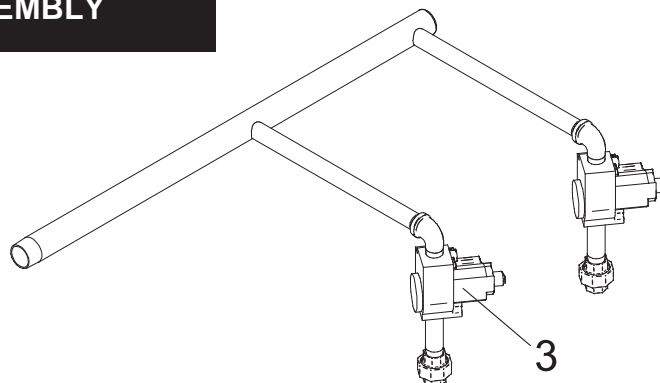

CONTROL PANEL

HEAT EXCHANGER ASSEMBLY

GAS TRAIN ASSEMBLY

ITEM NO.	PART NO.	DESCRIPTION	MODEL NO.
BURNERS			
1		Model	BNR3417
BNR3417 Main burner		495	9 ea
BNR3416 Main Burner		645	12 ea
w/ Barb & Pressure Tap		745	14 ea
			BNR3416
			1ea
			1ea
			1ea
GAS TRAIN ASSEMBLIES			
2	ORF2406	ORIFICE, NAT	ALL
2	ORF2051	ORIFICE, LPG.	ALL
3	VAL3405	GAS VALVE, NAT	ALL
3	VAL3406	GAS VALVE, LPG.	ALL
CONTROLS & GAUGES			
4	PRS30014	LOW AIR PRESSURE SWITCH	ALL
5	PLT3400	HOT SURFACE IGNITOR	ALL
6	TRF2005	TRANSFORMER 75 VA	ALL
7	RLY2402	IGNITION MODULE	ALL
8	TST2314	THERMOSTAT OPERATOR	ALL CB/CW
9	WRE2407	JUMPER PLUG	ALL
10	MSC2426	ROCKER SWITCH	ALL
11	MSC2023	TRIAL LIGHT, AMBER 120V	ALL
12	MSC2026	FLAME FAILURE LIGHT, RED 24V	ALL
13	GTP2900	TEMPERATURE AND PRESSURE GAUGE	ALL CB
13	GTP3000	TEMPERATURE GAUGE 2"	ALL CW
HEAT EXCHANGERS			
14	GKT2400	GASKET HEAT SHIELD	ALL
15	HEX3402	HEAT EXCHANGER	CB 495
15	HEX3403	HEAT EXCHANGER	CB 645
15	HEX3404	HEAT EXCHANGER	CB 745
15	HEX3012	HEAT EXCHANGER	CW 495
15	HEX3013	HEAT EXCHANGER	CW 645
15	HEX3014	HEAT EXCHANGER	CW 745
16	JKD2252	V-BAFFLE	495
16	JKD2253	V-BAFFLE	645
16	JKD2254	V-BAFFLE	745
17	JKD6450	FRAME RUNNER V-BAFFLE	495
17	JKD6451	FRAME RUNNER V-BAFFLE	645
17	JKD6452	FRAME RUNNER V-BAFFLE	745
18	MSC2969	FRAME END	ALL
19	RLV2017	RELIEF VALVE, TEMPERATURE AND PRESSURE	ALL CW
19	RLV2001	RELIEF VALVE, PRESSURE ONLY	ALL CB
MISCELLANEOUS			
20	ARM3044PAB	PUMP	ALL CW
21	TST2301	THERMOSTAT WELL	ALL
22	MSC3415	SIGHT GLASS KIT	ALL
23	FAN2714	FAN	ALL
--	MSC2016	TERMINAL STRIP 8 POLE	ALL
-	MSC2424	LOW AIR LIGHT, AMBER 28V	ALL
-	MSC2028	HEATING LIGHT, GREEN	ALL
--	RLY2052	PUMP DELAY RELAY	CW
--	WRE2498	PUMP DELAY WIRE HARNESS	CW
LOCH-HEAT TILE			
24	FIB2421	LOCH-HEAT TILE, REAR HEAD SIDE	ALL
25	FIB2407	LOCH-HEAT TILE, FRONT DOOR	495
25	FIB2408	LOCH-HEAT TILE, FRONT DOOR	645
25	FIB2409	LOCH-HEAT TILE, FRONT DOOR	745