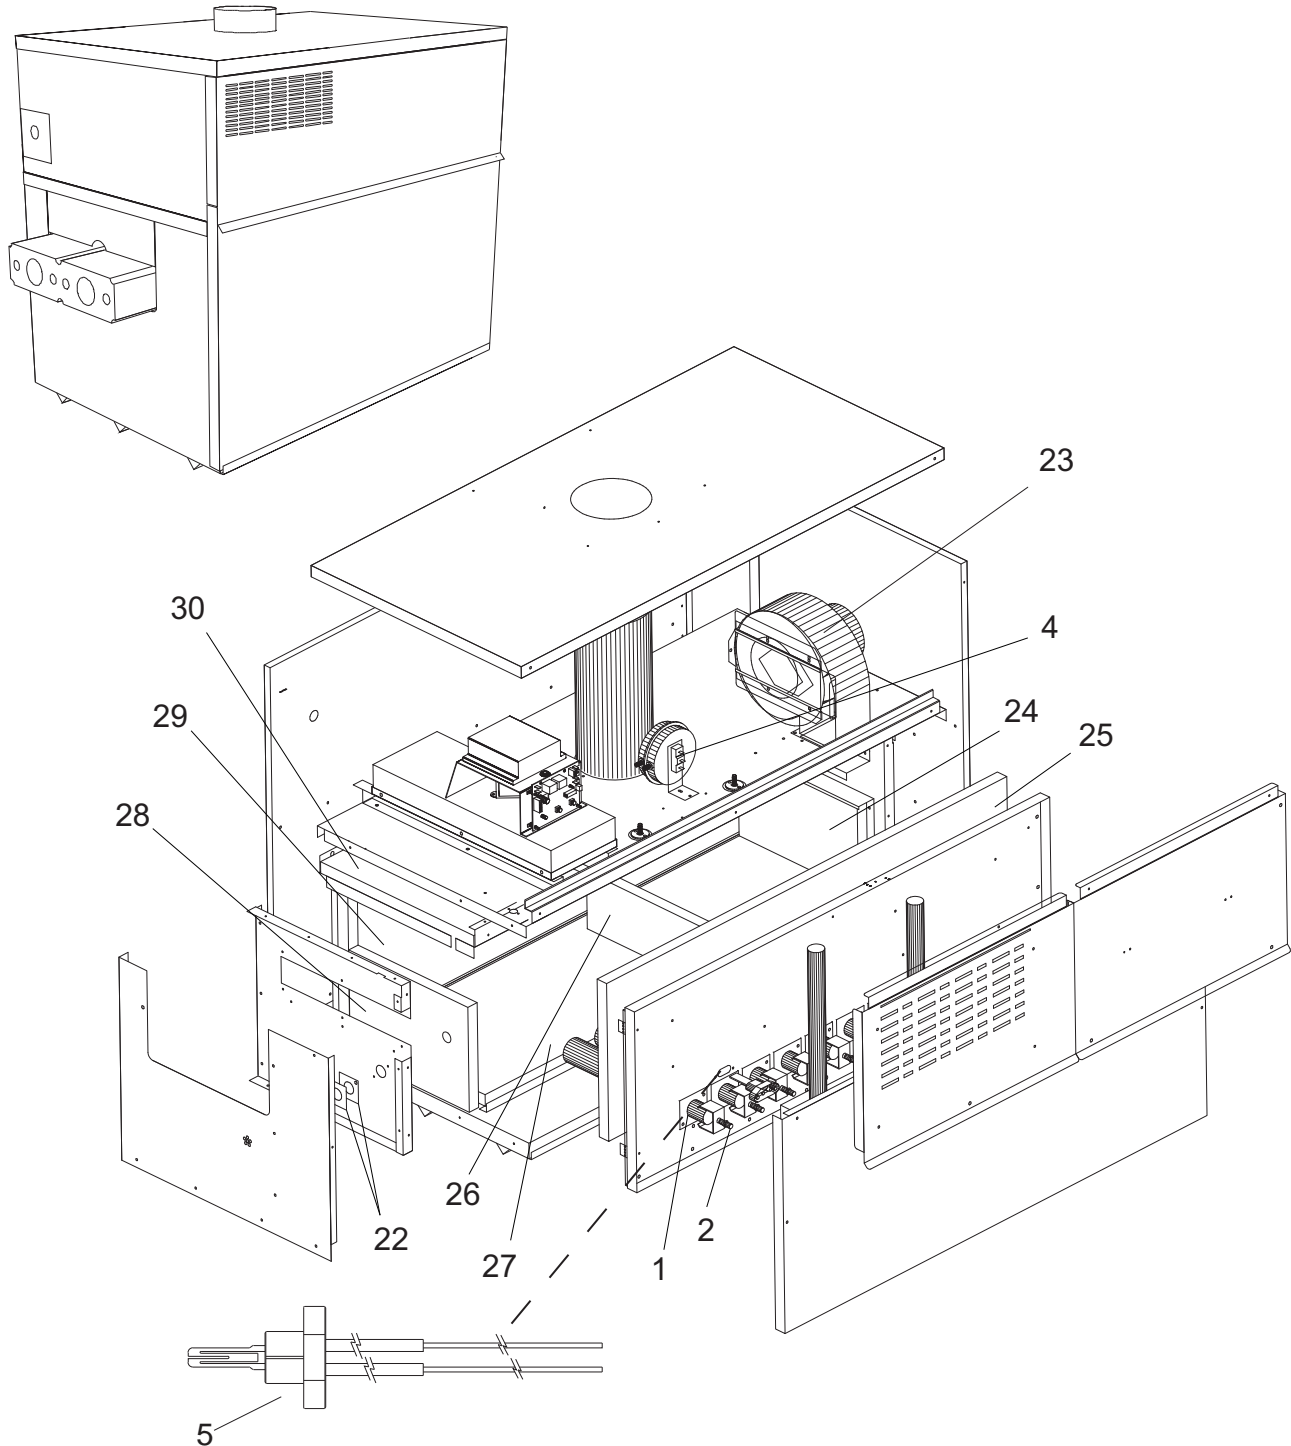

CONTROL PANEL

HEAT EXCHANGER ASSEMBLY

GAS TRAIN ASSEMBLY

ITEM NO.	PART NO.	DESCRIPTION	MODEL NO.
BURNERS			
1		Model	BNR3417
BNR3417 Main burner		495	9 ea
BNR3416 Main Burner		645	12 ea
w/ Barb & Pressure Tap		745	14 ea
			BNR3416
			1ea
			1ea
			1ea
GAS TRAIN ASSEMBLIES			
2	ORF2406	ORIFICE, NAT	ALL
2	ORF2051	ORIFICE, LPG.	ALL
3	VAL3405	GAS VALVE, NAT	ALL
3	VAL3406	GAS VALVE, LPG.	ALL
CONTROLS & GAUGES			
4	PRS30014	LOW AIR PRESSURE SWITCH	ALL
5	PLT3400	HOT SURFACE IGNITOR	ALL
6	TRF2005	TRANSFORMER 75 VA	ALL
7	RLY2402	IGNITION MODULE	ALL
8	TST2314	THERMOSTAT OPERATOR	ALL CB/CW
9	WRE2407	JUMPER PLUG	ALL
10	MSC2426	ROCKER SWITCH	ALL
11	MSC2023	TRIAL LIGHT, AMBER 120V	ALL
12	MSC2026	FLAME FAILURE LIGHT, RED 24V	ALL
13	GTP2900	TEMPERATURE AND PRESSURE GAUGE	ALL CB
13	GTP3000	TEMPERATURE GAUGE 2"	ALL CW
HEAT EXCHANGERS			
14	GKT2400	GASKET HEAT SHIELD	ALL
15	HEX3402	HEAT EXCHANGER	CB 495
15	HEX3403	HEAT EXCHANGER	CB 645
15	HEX3404	HEAT EXCHANGER	CB 745
15	HEX3012	HEAT EXCHANGER	CW 495
15	HEX3013	HEAT EXCHANGER	CW 645
15	HEX3014	HEAT EXCHANGER	CW 745
16	JKD2252	V-BAFFLE	495
16	JKD2253	V-BAFFLE	645
16	JKD2254	V-BAFFLE	745
17	JKD6450	FRAME RUNNER V-BAFFLE	495
17	JKD6451	FRAME RUNNER V-BAFFLE	645
17	JKD6452	FRAME RUNNER V-BAFFLE	745
18	MSC2969	FRAME END	ALL
19	RLV2017	RELIEF VALVE, TEMPERATURE AND PRESSURE	ALL CW
19	RLV2001	RELIEF VALVE, PRESSURE ONLY	ALL CB
MISCELLANEOUS			
20	ARM3044PAB	PUMP	ALL CW
21	TST2301	THERMOSTAT WELL	ALL
22	MSC3415	SIGHT GLASS KIT	ALL
23	FAN2714	FAN	ALL
--	MSC2016	TERMINAL STRIP 8 POLE	ALL
-	MSC2424	LOW AIR LIGHT, AMBER 28V	ALL
-	MSC2028	HEATING LIGHT, GREEN	ALL
--	RLY2052	PUMP DELAY RELAY	CW
--	WRE2498	PUMP DELAY WIRE HARNESS	CW
LOCH-HEAT TILE			
24	FIB2421	LOCH-HEAT TILE, REAR HEAD SIDE	ALL
25	FIB2407	LOCH-HEAT TILE, FRONT DOOR	495
25	FIB2408	LOCH-HEAT TILE, FRONT DOOR	645
25	FIB2409	LOCH-HEAT TILE, FRONT DOOR	745