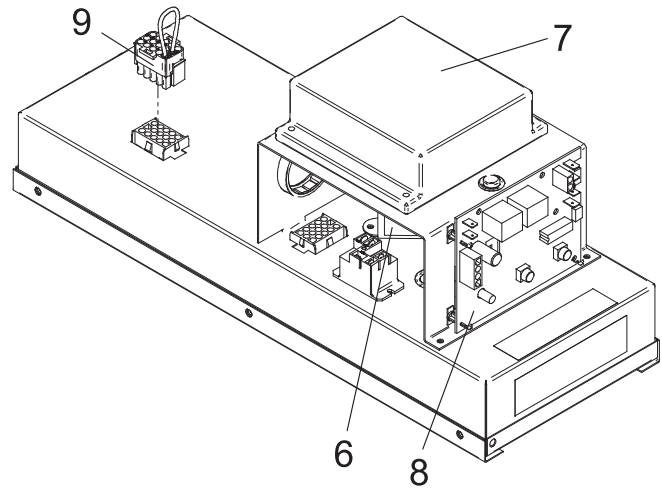

CONTROL PANEL

HEAT EXCHANGER ASSEMBLY

GAS TRAIN ASSEMBLY

ITEM NO.	PART NO.	DESCRIPTION	MODEL NO.
BURNERS			
1		Model	BNR3417
BNR3417 Main burner		495	9 ea
BNR3416 Main Burner		645	12 ea
w/ Barb & Pressure Tap		745	14 ea
			BNR3416
			1ea
			1ea
			1ea
GAS TRAIN ASSEMBLIES			
2	ORF2406	ORIFICE, NAT	ALL
2	ORF2051	ORIFICE, LPG.	ALL
3	VAL3405	GAS VALVE, NAT	ALL
3	VAL3406	GAS VALVE, LPG.	ALL
CONTROLS & GAUGES			
4	PRS30014	LOW AIR PRESSURE SWITCH	ALL
5	PLT3400	HOT SURFACE IGNITOR	ALL
6	TRF2005	TRANSFORMER 75 VA	ALL
7	RLY2402	IGNITION MODULE	ALL
8	TST2314	THERMOSTAT OPERATOR	ALL CB/CW
9	WRE2407	JUMPER PLUG	ALL
10	MSC2426	ROCKER SWITCH	ALL
11	MSC2023	TRIAL LIGHT, AMBER 120V	ALL
12	MSC2026	FLAME FAILURE LIGHT, RED 24V	ALL
13	GTP2900	TEMPERATURE AND PRESSURE GAUGE	ALL CB
13	GTP3000	TEMPERATURE GAUGE 2"	ALL CW
HEAT EXCHANGERS			
14	GKT2400	GASKET HEAT SHIELD	ALL
15	HEX3402	HEAT EXCHANGER	CB 495
15	HEX3403	HEAT EXCHANGER	CB 645
15	HEX3404	HEAT EXCHANGER	CB 745
15	HEX3012	HEAT EXCHANGER	CW 495
15	HEX3013	HEAT EXCHANGER	CW 645
15	HEX3014	HEAT EXCHANGER	CW 745
16	JKD2252	V-BAFFLE	495
16	JKD2253	V-BAFFLE	645
16	JKD2254	V-BAFFLE	745
17	JKD6450	FRAME RUNNER V-BAFFLE	495
17	JKD6451	FRAME RUNNER V-BAFFLE	645
17	JKD6452	FRAME RUNNER V-BAFFLE	745
18	MSC2969	FRAME END	ALL
19	RLV2017	RELIEF VALVE, TEMPERATURE AND PRESSURE	ALL CW
19	RLV2001	RELIEF VALVE, PRESSURE ONLY	ALL CB
MISCELLANEOUS			
20	ARM3044PAB	PUMP	ALL CW
21	TST2301	THERMOSTAT WELL	ALL
22	MSC3415	SIGHT GLASS KIT	ALL
23	FAN2714	FAN	ALL
--	MSC2016	TERMINAL STRIP 8 POLE	ALL
-	MSC2424	LOW AIR LIGHT, AMBER 28V	ALL
-	MSC2028	HEATING LIGHT, GREEN	ALL
--	RLY2052	PUMP DELAY RELAY	CW
--	WRE2498	PUMP DELAY WIRE HARNESS	CW
LOCH-HEAT TILE			
24	FIB2421	LOCH-HEAT TILE, REAR HEAD SIDE	ALL
25	FIB2407	LOCH-HEAT TILE, FRONT DOOR	495
25	FIB2408	LOCH-HEAT TILE, FRONT DOOR	645
25	FIB2409	LOCH-HEAT TILE, FRONT DOOR	745