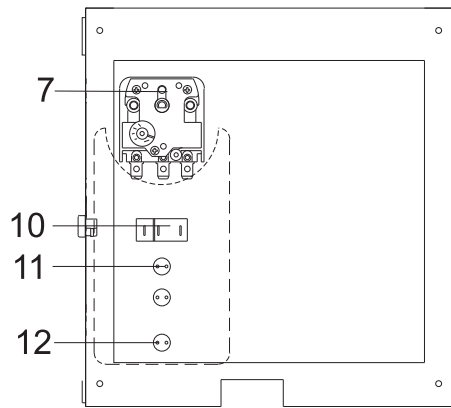

CONTROL PANEL

HEAT EXCHANGER ASSEMBLY

GAS TRAIN ASSEMBLY

ITEM NO.	PART NO.	DESCRIPTION	MODEL NO.
BURNERS			
1		Model	BNR3417
BNR3417 Main burner		495	9 ea
BNR3416 Main Burner		645	12 ea
w/ Barb & Pressure Tap		745	14 ea
			BNR3416
			1ea
			1ea
			1ea
GAS TRAIN ASSEMBLIES			
2	ORF2406	ORIFICE, NAT	ALL
2	ORF2051	ORIFICE, LPG.	ALL
3	VAL3405	GAS VALVE, NAT	ALL
3	VAL3406	GAS VALVE, LPG.	ALL
CONTROLS & GAUGES			
4	PRS30014	LOW AIR PRESSURE SWITCH	ALL
5	PLT3400	HOT SURFACE IGNITOR	ALL
6	TRF2005	TRANSFORMER 75 VA	ALL
7	RLY2402	IGNITION MODULE	ALL
8	TST2314	THERMOSTAT OPERATOR	ALL CB/CW
9	WRE2407	JUMPER PLUG	ALL
10	MSC2426	ROCKER SWITCH	ALL
11	MSC2023	TRIAL LIGHT, AMBER 120V	ALL
12	MSC2026	FLAME FAILURE LIGHT, RED 24V	ALL
13	GTP2900	TEMPERATURE AND PRESSURE GAUGE	ALL CB
13	GTP3000	TEMPERATURE GAUGE 2"	ALL CW
HEAT EXCHANGERS			
14	GKT2400	GASKET HEAT SHIELD	ALL
15	HEX3402	HEAT EXCHANGER	CB 495
15	HEX3403	HEAT EXCHANGER	CB 645
15	HEX3404	HEAT EXCHANGER	CB 745
15	HEX3012	HEAT EXCHANGER	CW 495
15	HEX3013	HEAT EXCHANGER	CW 645
15	HEX3014	HEAT EXCHANGER	CW 745
16	JKD2252	V-BAFFLE	495
16	JKD2253	V-BAFFLE	645
16	JKD2254	V-BAFFLE	745
17	JKD6450	FRAME RUNNER V-BAFFLE	495
17	JKD6451	FRAME RUNNER V-BAFFLE	645
17	JKD6452	FRAME RUNNER V-BAFFLE	745
18	MSC2969	FRAME END	ALL
19	RLV2017	RELIEF VALVE, TEMPERATURE AND PRESSURE	ALL CW
19	RLV2001	RELIEF VALVE, PRESSURE ONLY	ALL CB
MISCELLANEOUS			
20	ARM3044PAB	PUMP	ALL CW
21	TST2301	THERMOSTAT WELL	ALL
22	MSC3415	SIGHT GLASS KIT	ALL
23	FAN2714	FAN	ALL
--	MSC2016	TERMINAL STRIP 8 POLE	ALL
-	MSC2424	LOW AIR LIGHT, AMBER 28V	ALL
-	MSC2028	HEATING LIGHT, GREEN	ALL
--	RLY2052	PUMP DELAY RELAY	CW
--	WRE2498	PUMP DELAY WIRE HARNESS	CW
LOCH-HEAT TILE			
24	FIB2421	LOCH-HEAT TILE, REAR HEAD SIDE	ALL
25	FIB2407	LOCH-HEAT TILE, FRONT DOOR	495
25	FIB2408	LOCH-HEAT TILE, FRONT DOOR	645
25	FIB2409	LOCH-HEAT TILE, FRONT DOOR	745