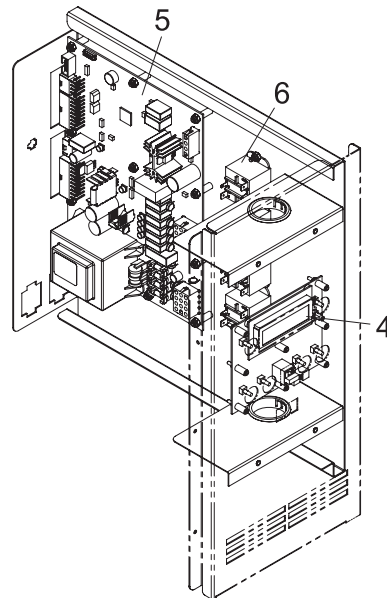

## GAS TRAIN ASSEMBLY

## CONTROL PANEL

ITEM NO.	PART NO.	DESCRIPTION	MODEL NO.
<b>CONTROLS</b>			
1	FAN3719	FAN REPLACEMENT ASSEMBLY	PB/PF1501-2001
2	PRS2016	SWITCH, PRESSURE	PB/PF1501-2001-M9
2	PRS2050	SWITCH, PRESSURE	PB/PF1501/2001-B9
2	PRS2051	SWITCH, PRESSURE	PB/PF1701-B9
3	RLY2114	CONNECTION BOARD	ALL
4	RLY2210	BOARD, CONTROL, USER INTERFACE	ALL
5	RLY2100	BOARD, CONTROL, MAIN	ALL
6	RLY2706	RELAY, PUMP	ALL
7	RLY2105	RELAY, 24VAC COIL	ALL
8	SWT2006	SWITCH, ON, OFF	ALL
9	HLC2702	HI LIMIT W/MANUAL RESET	ALL PB
9	HLC2701	HI LIMIT AUTO RESET	ALL PF
10	GTP2900	GAUGE, TEMP AND PRESSURE	ALL PB
11	RLV2003	VALVE, PRESSURE RELIEF, 1", 50#	PB1501/1701
11	RLV2001	VALVE, PRESS RELIEF, 3/4", 50#	PB2001
11	RLV2016	VALVE, RELIEF 1" 150# T&P	All PF
12	WTR2140	SWITCH, FLOW	ALL