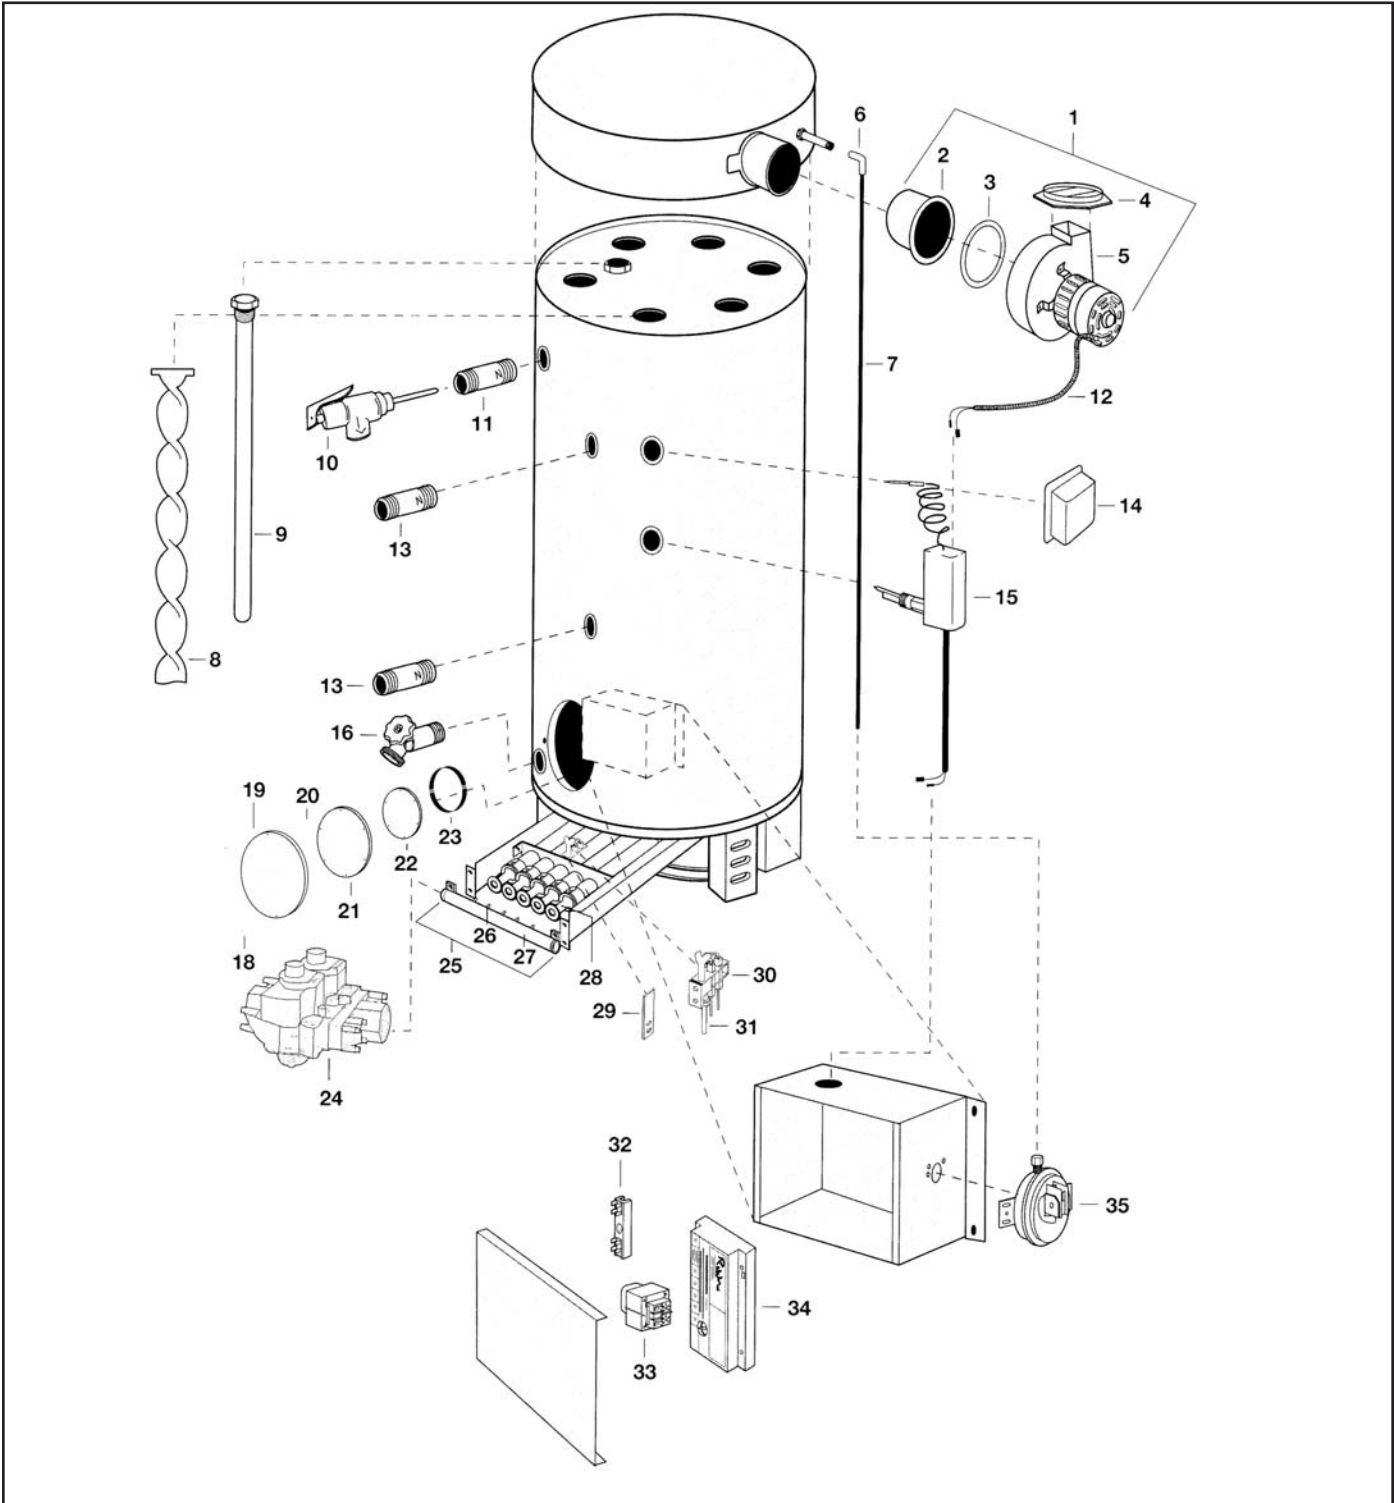

## Replacement Parts List

### Commercial Gas Charger Series Models CNR(A)/CLR(A) 625-080-DF9 thru 726-080-DF9

ITEM NO.	PART NO.	DESCRIPTION	MODEL NO.
1	PVT1003	BLOWER ASSEMBLY	ALL
2	PVT1030	BLOWER MOUNTING FLANGE	ALL
3	GKT1033	BLOWER GASKET	ALL
4	DRH1170	BLOWER VENT ADAPTER	ALL
6	MSC1097	BULKHEAD FITTING	ALL
7	MSC2933	ALUMINUM TUBING (45")	ALL
8	JKT1053	FLUE BAFFLE	ALL
9	WTR1085	MAG ANODE ROD	ALL
10	RLV1016	T & P RELIEF VALVE	ALL
11	GLV2849	NIPPLE, 1" X 3"	ALL
12	WRE1052	WIRE HARNESS T-STAT TO BLOWER	ALL
13	WTR1081	NIPPLE SIDE CONNECT HOT & COLD	ALL
14	JKT1200	SENSOR COVER	ALL
15	TST1084	DUAL SENSOR THERMOSTAT	ALL
16	DRV2508	BRASS DRAIN VALVE	ALL
18	BLT1041	BOLT FOR HANDHOLE COVER	ALL
19	WTR1101	HANDHOLE CLEAN OUT COVERPLATE	ALL
20	BLT1040	BOLT FOR HANDHOLE	ALL
21	WTR1016	PLATE HANDHOLE COVER NON-ASME	CNR625-080 THRU 725-080-DF9
21	WTR1039	PLATE HANDHOLE COVER ASME	CNA626-080 THRU 726-080-DF9
22	GKT2101	GASKET, 4 X 6 HANDHOLE ASME	CNA626-080 THRU 726-080-DF9
23	GKT1010	GASKET, 4 X 6 HANDHOLE NON-ASME	CNR625-080 THRU 725-080-DF9
24	VAL1063	GAS VALVE NAT	CNR(A)625(6)-080 THRU CNR(A)725(6)-080-DF9
24	VAL1065	GAS VALVE LPG	CLR(A)625(6)-080 THRU CLR(A)725(6)-080-DF9
25	BNR1162	BURNER ASSEMBLY NAT	CNR(A)725(6)-080-DF9
25	BNR1253	BURNER ASSEMBLY NAT	CNR(A)625(6)-080-DF9
25	BNR1163	BURNER ASSEMBLY LPG	CLR(A)725(6)-080-DF9
25	BNR1254	BURNER ASSEMBLY LPG	CLR(A)625(6)-080-DF9
26	ORF1020-25	ORIFICE MAIN BURNER(#25)(9 EACH)	CNR(A)625(6)-080-DF9
26	ORF1020-40	ORIFICE MAIN BURNER(#40)(9 EACH)	CLR(A)625(6)-080-DF9
26	ORF1020-20	ORIFICE MAIN BURNER (#20)(9 EACH)	CNR(A)725(6)-080-DF9
26	ORF1020-37	ORIFICE MAIN BURNER (#37)(9 EACH)	CLR(A)725(6)-080-DF9
27	MAN1021-9	MANIFOLD, NINE ORIFICE BURNER	ALL
28	BNR1059	MAIN BURNER	ALL
29	JKT3003	PILOT SHIELD	ALL
30	PLT1140	PILOT ASSEMBLY NAT.	ALL
30	PLT1121	PILOT ASSEMBLY LPG.	ALL
31	MSC2933	ALUMINUM TUBING	ALL
32	BLK1040	TERMINAL BLOCK ESB1-4-4	ALL
33	TRF1038	TRANSFORMER	ALL
34	RLY1131	IGNITION CONTROL	ALL
35	PRS1001	PRESSURE SWITCH	ALL