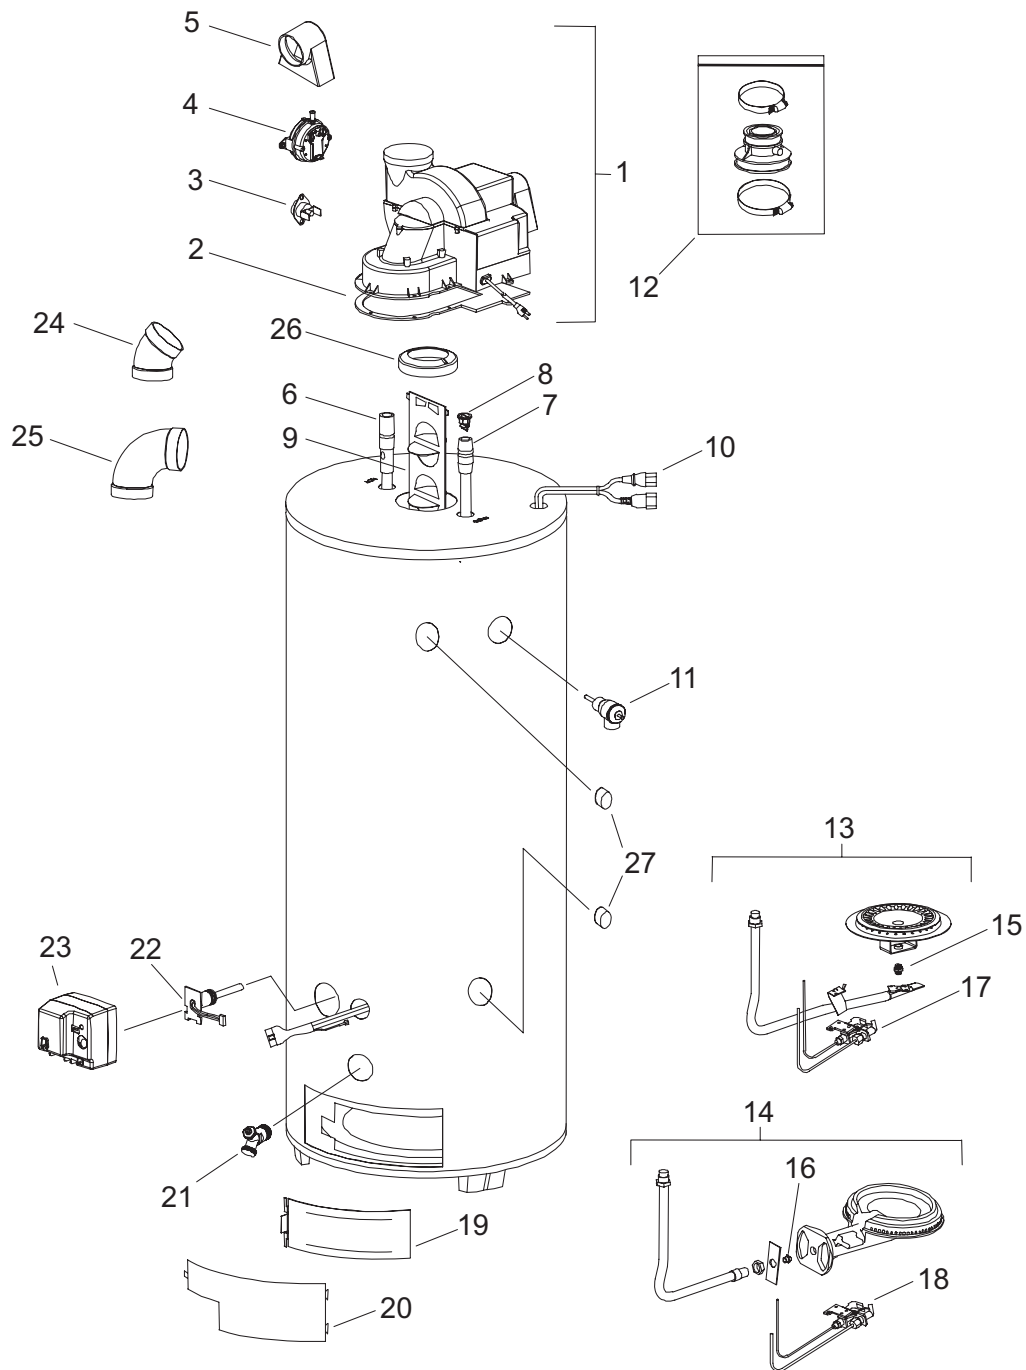

**PARTS & SERVICE DEPARTMENT**

Nashville, Tennessee

615-889-8900 • Fax: 615-547-1000

www.Lochinvar.com

Replacement Parts List**Power-Vented Residential Gas
Models LVN(L) 041, 051, 052, & 065**

ITEM NO.	DESCRIPTION	MODEL/PART NUMBER			
		LV(N,L)041	LV(N,L)051	LV(N,L)052	LV(N,L)065
1	Blower	PVT1033	PVT1033	PVT1032	PVT1032
2	Blower Gasket	GKT1027	GKT1027	GKT1027	GKT1027
3	Hi Limit	HLC1003	HLC1003	HLC1003	HLC1003
4	Pressure Switch	PRS1031	PRS1031	PRS1032	PRS1032
5	Air Mixing Inlet	MSC1006	MSC1006	MSC1006	MSC1006
6	Anode, Magnesium	WTR1060	WTR1060	WTR1010	WTR1009
7	Dip Tube	WTR1018	WTR1018	WTR1018	WTR1018
8	Heat Trap Inlet	WTR1028	WTR1028	WTR1028	WTR1028
9	Flue Baffle	JKT1095	JKT1095	JKT1096	JKT1096
10	Safety Circuit Wire Harness	WRE1001	WRE1001	WRE1002	WRE1002
11	T&P Relief Valve	RLV1004	RLV1004	RLV1005	RLV1004
12	Exhaust Adaptor	DRV1202	DRV1202	DRV1203	DRV1203
13	Burner Assembly, NAT	BNR1230	BNR1232	BNR1231	BNR1231
14	Burner Assembly, LPG	BNR1233	BNR1235	BNR1234	BNR1234
15	Orifice, NAT	ORF1025	ORF1025	ORF1017	ORF1017
16	Orifice, LPG	ORF1052	ORF1052	ORF1032	ORF1032
17	Pilot Assembly, NAT	PLT1069	PLT1069	PLT1069	PLT1069
18	Pilot Assembly, LPG	PLT1070	PLT1070	PLT1070	PLT1070
19	Inner Door	JKT1109	JKT1109	JKT1109	JKT1109
20	Outer Door	JKT1049	JKT1049	JKT1049	JKT1049
21	Drain Valve	DRV1007	DRV1007	DRV1001	DRV1007
22	Gas Valve Sensor	TST1051	TST1051	TST1051	TST1052
23	Gas Valve Nat	TST1024	TST1024	TST1024	TST1024
23	Gas Valve LP	TST1025	TST1025	TST1025	TST1025
24	Exhaust Termination Elbow	DRH1052	DRH1052	-	-
25	Exhaust Termination Elbow	-	-	DRH1100	DRH1100
26	Flue Reducer	-	-	DRH1002	DRH1002
27	3/4" NPT Plug	-	-	MSC1018	MSC1018