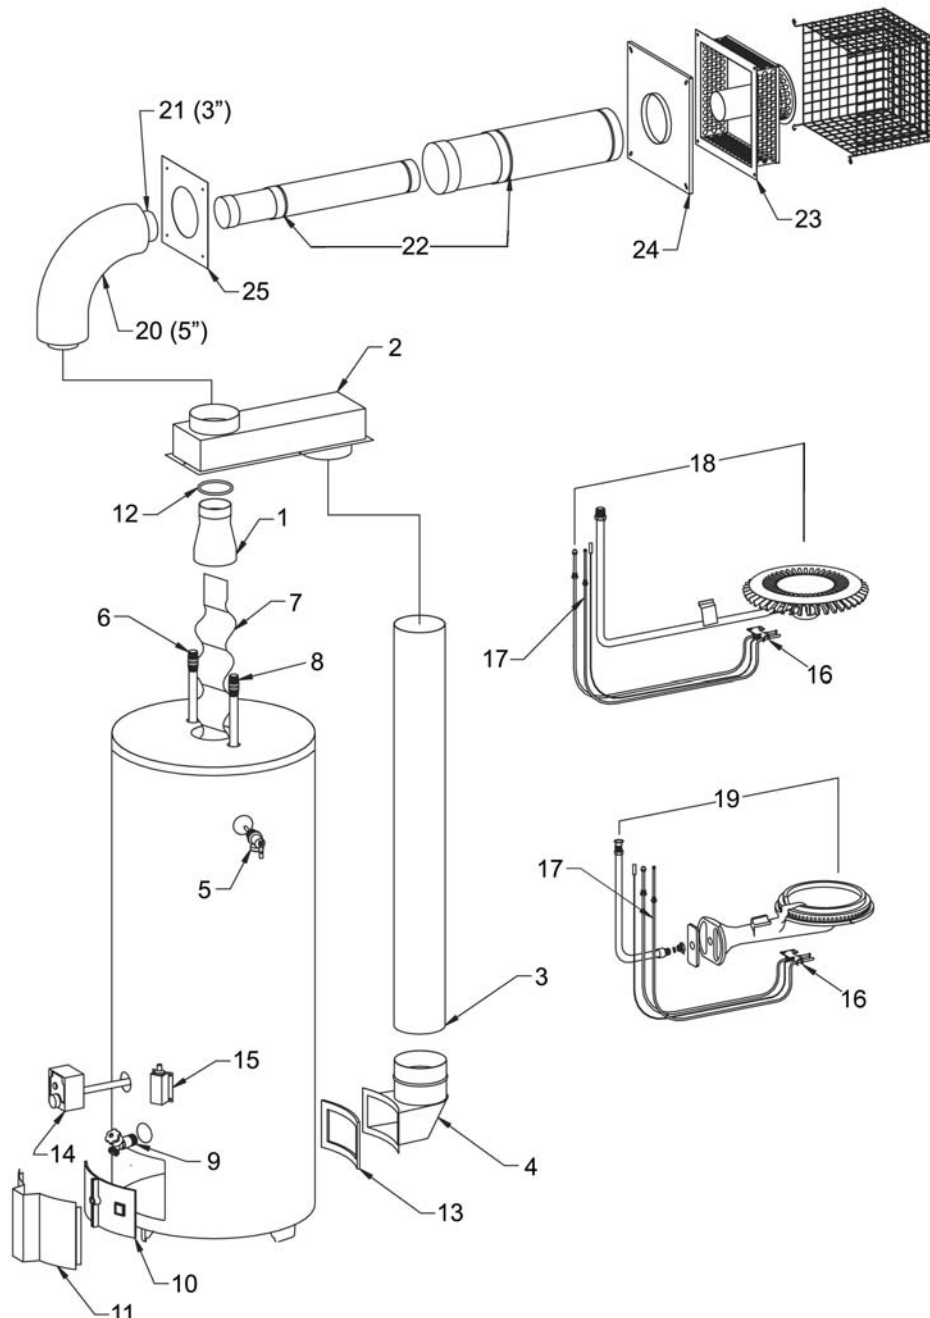

PARTS & SERVICE DEPARTMENT
 Nashville, Tennessee
 615-889-8900 • Fax: 615-547-1000
 www.Lochinvar.com

Replacement Parts List

Residential Water Heater Direct Vent - Balanced Flue BFN & BFL 040 & 050

| ITEM | DESCRIPTION | MODEL NUMBERS / PART NUMBERS | |
|------|-----------------------------------|------------------------------|------------|
| | | BF(N,L)040 | BF(N,L)050 |
| 1 | Flue Reducer | DRH1161 | DRH1161 |
| 2 | Plenum | DRH1163 | DRH1163 |
| 3 | Air Intake Tube | DRH1164 | DRH1165 |
| 4 | Aire Intake Boot | DRH1162 | DRH1162 |
| 5 | T&P Relief Valve | RLV1001 | RLV1001 |
| 6 | Anode, Magnesium | WTR1019 | WTR1019 |
| 7 | Flue Baffle | JKT1104 | JKT1105 |
| 8 | Dip Tube | WTR1018 | WTR1018 |
| 9 | Drain Valve | DRV1001 | DRV1001 |
| 10 | Inner Door | JKT1102 | JKT1102 |
| 11 | Outer Door | JKT1101 | JKT1101 |
| 12 | Plenum Gasket | GKT1103 | GKT1103 |
| 13 | Air Intake Boot Gasket | GKT1102 | GKT1102 |
| 14 | Thermostat Gas Kit, NAT | TST1114-K | TST1114-K |
| 14 | Thermostat Gas Kit, LPG | TST1160 | TST1160 |
| 15 | Piezo Ignitor | PLT1002 | PLT1002 |
| 16 | Pilot Assembly, NAT | PLT1108 | PLT1108 |
| 16 | Pilot Assembly, LPG | PLT1109 | PLT1109 |
| 17 | Thermocouple | PLT1010 | PLT1010 |
| 18 | Burner Assembly NAT | BNR1172 | BNR1173 |
| 19 | Burner Assembly LPG | BNR1170 | BNR1171 |
| 20 | 5" Elbow | DRH1154 | DRH1154 |
| 21 | 3" Elbow | DRH1155 | DRH1155 |
| 22 | 4 - 8 ft. (Before #JT) KIT E | DRH1145 | DRH1145 |
| 22 | 4 - 8 ft. (After #JT) KIT D | DRH1146 | DRH1146 |
| 22 | 4-3/4" - 5-11/16" KIT A | DRH1148 | DRH1148 |
| 22 | 6-1/2" - 9-3/16" KIT B | DRH1149 | DRH1149 |
| 22 | 13-3/4" - 23-11/16" KIT C | DRH1150 | DRH1150 |
| 23 | Direct Vent - Air Intake Terminal | DRH1156 | DRH1156 |
| 24 | Outer Wall Mounting Plate | DRH1157 | DRH1157 |
| 25 | Inner Wall Mounting Plate | DRH1158 | DRH1158 |
| - | Silicone Sealant | DRH1160 | DRH1160 |
| | | | |
| | | | |
| | | | |
| | | | |