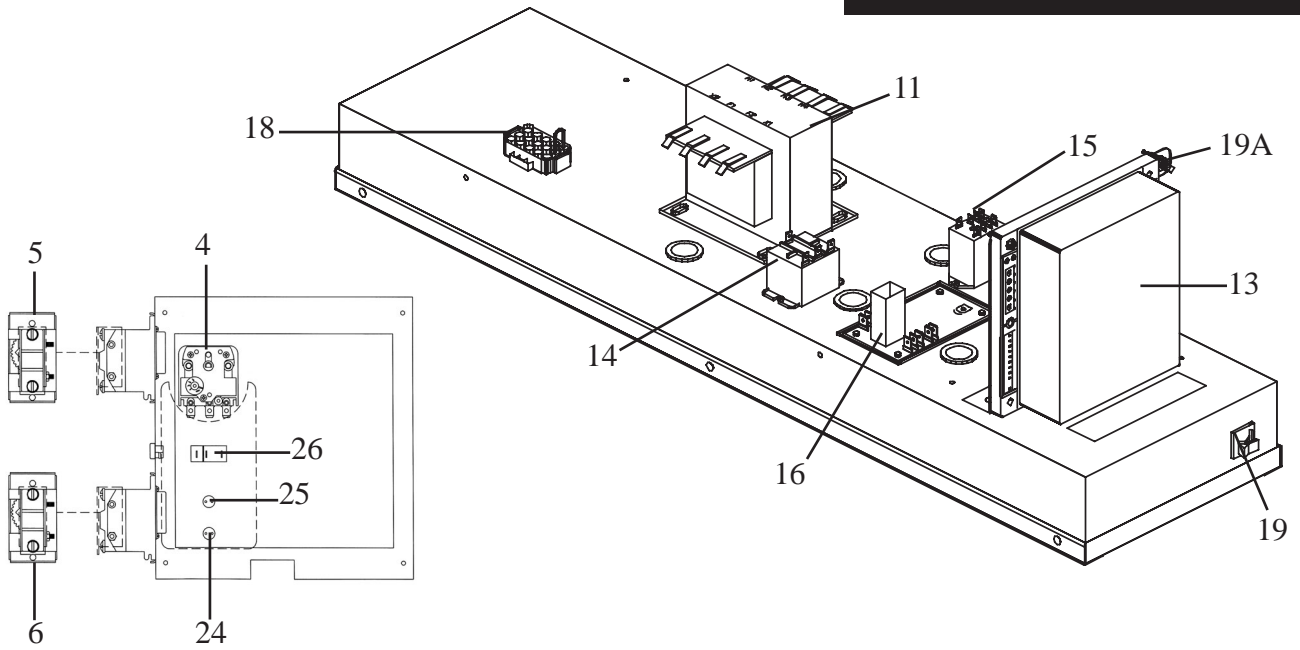

Beginning Serial Number: A950000

RPL7023

Control Panel

Heat Exchanger Assembly

Gas Train

ITEM NO.	PART NO.	DESCRIPTION	MODEL NO.
GAS TRAIN ASSEMBLIES			
1	KIT #	BNR2404:	BNR3501: BNR3502:
	BNR3410 985	9ea.	1ea. 1ea.
	BNR3411 1255	12ea.	1ea. 1ea.
	BNR3412 1435	14ea.	1ea. 1ea.
	BNR3413 1795	17ea.	1ea. 2ea.
	BNR3414 2065	20ea.	1ea. 2ea.
			(BNR2404) MAIN BURNER
			(BNR3501) MAIN BURNER
			CONNECTED THERMOCOUPLE
			COMPRESSION FITTING
			(BNR3502) MAIN BURNERW/PRESSURE TAP
			BARBED FITTING
2	ORF2413	ORIFICE, NAT.	ALL
2	ORF2405	ORIFICE, LPG.	ALL
3	VAL3403	VALVE, GAS NAT., W/NIPPLES	ALL
3	VAL3404	VALVE, GAS LPG., W/NIPPLES	ALL
CONTROLS AND GAUGES			
4	TST2701	THERMOSTAT, OPERATOR	ALL CB/CW/CS
5	TST2900	THERMOSTAT, HI LIMIT	ALL CB/CS
6	TST3910	THERMOSTAT, LIMIT	ALL CW
5	TST3911	THERMOSTAT, HI LIMIT	ALL CW
—	TST2025	THERMOSTAT, OPERATOR-HI LIMIT (BYPASS LOOP)PRIOR TO 4/98	ALL CS
7	GTP2900	TEMPERATURE & PRESSURE GAUGE	ALL CB
7	GTP3000	TEMPERATURE GAUGE 2 PER UNIT	ALL CW/CS
—	MSC2016	TERMINAL STRIP, 8 POLE	ALL
9	PRS2416	PRESSURE SWITCH, BLOCKED FLUE & LOW AIR	ALL
10	PRS2417	PRESSURE SWITCH, LOW AIR	ALL
11	TRF2701	TRANSFORMER 150V.A.	ALL
—	WTR2041	SWITCH, FLOW OUTDOOR	ALL CB/CW
—	WTR2040	SWITCH, FLOW INDOOR	ALL CB/CW
12	PLT3400	HOT SURFACE IGNITOR	ALL
13	RLY3428	IGNITION MODULE ASSEMBLY	ALL
14	RLY2706	RELAY, POWER 120V	ALL
15	RLY2903	RELAY 24V	ALL
16	RLY2714	TIME DELAY RELAY	ALL
18	MSC2407	JUMPER PLUG	ALL
19	MSC2447	CIRCUIT BREAKER 7 AMP	ALL
19A	MSC2726	CIRCUIT BREAKER	ALL
—	PRS2415	PRESSURE SWITCH, GAS	ALL
—	PRS2406	SWITCH, POOL HEATER PRESSURE	ALL
—	TST2403	THERMOSTAT BOARD	CS
—	TST2404	POTENTIOMETER	CS
—	TST2405	SENSOR	CS
—	HLC2702	MANUAL RESET HIGH LIMIT	ALL
—	HLC2501	200° FIXED HIGH LIMIT	CS
—	HLC2503	100° FIXED HIGH LIMIT	CS
HEAT EXCHANGERS			
20	GKT2418	GASKET, HEAT SHIELD	ALL
21	HEX3420	HEAT EXCHANGER (CW/CS before serial # F00 and all CB)	CW/CS/CB 985
21	HEX3421	HEAT EXCHANGER (CW/CS before serial # F00 and all CB)	CW/CS/CB 1255
21	HEX3422	HEAT EXCHANGER (CW/CS before serial # F00 and all CB)	CW/CS/CB 1435
21	HEX3423	HEAT EXCHANGER (CW/CS before serial # F00 and all CB)	CW/CS/CB 1795
21	HEX3424	HEAT EXCHANGER (CW/CS before serial # F00 and all CB)	CW/CS/CB 2065
21	HEX3000	HEAT EXCHANGER (CW/CS after serial # F00)	CW/CS 985
21	HEX3001	HEAT EXCHANGER (CW/CS after serial # F00)	CW/CS 1255
21	HEX3002	HEAT EXCHANGER (CW/CS after serial # F00)	CW/CS 1435
21	HEX3003	HEAT EXCHANGER (CW/CS after serial # F00)	CW/CS 1795
21	HEX3004	HEAT EXCHANGER (CW/CS after serial # F00)	CW/CS 2065
22	JKE6078	V-BAFFLE 9 PER UNIT	985
22	JKE6079	V-BAFFLE 9 PER UNIT	1255
22	JKE6080	V-BAFFLE 9 PER UNIT	1435
22	JKE6081	V-BAFFLE 9 PER UNIT	1795
22	JKE6082	V-BAFFLE 9 PER UNIT	2065