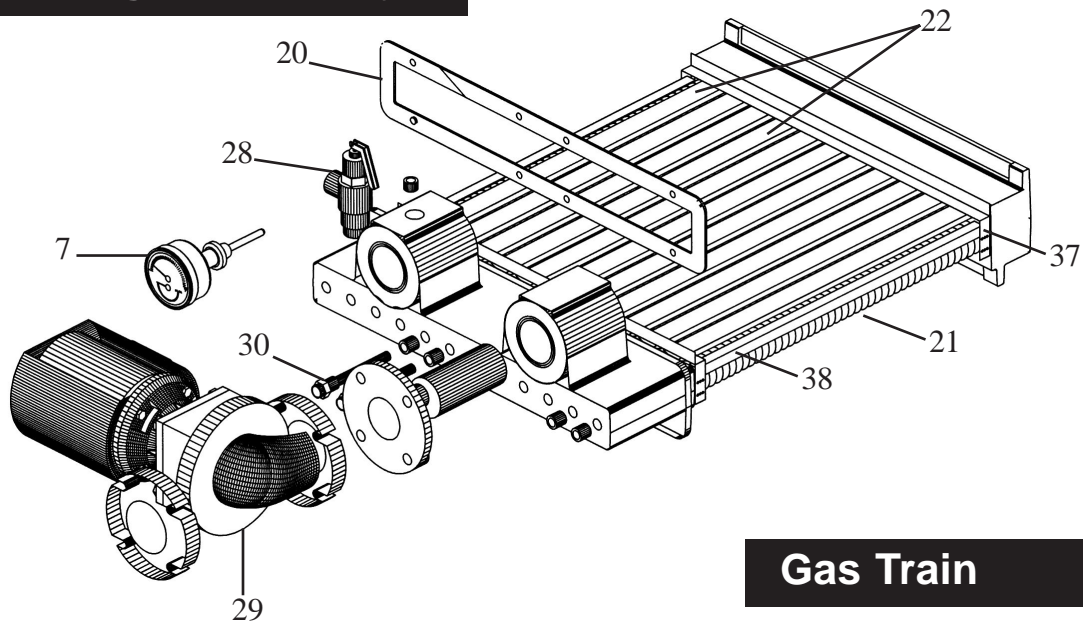

Beginning Serial Number: A950000

RPL7023

Control Panel

Heat Exchanger Assembly

Gas Train

ITEM NO.	PART NO.	DESCRIPTION	MODEL NO.
GAS TRAIN ASSEMBLIES			
1	KIT #	BNR2404:	BNR3501: BNR3502:
	BNR3410 985	9ea.	1ea. 1ea.
	BNR3411 1255	12ea.	1ea. 1ea.
	BNR3412 1435	14ea.	1ea. 1ea.
	BNR3413 1795	17ea.	1ea. 2ea.
	BNR3414 2065	20ea.	1ea. 2ea.
			(BNR2404) MAIN BURNER
			(BNR3501) MAIN BURNER
			CONNECTED THERMOCOUPLE
			COMPRESSION FITTING
			(BNR3502) MAIN BURNERW/PRESSURE TAP
			BARBED FITTING
2	ORF2413	ORIFICE, NAT.	ALL
2	ORF2405	ORIFICE, LPG.	ALL
3	VAL3403	VALVE, GAS NAT., W/NIPPLES	ALL
3	VAL3404	VALVE, GAS LPG., W/NIPPLES	ALL
CONTROLS AND GAUGES			
4	TST2701	THERMOSTAT, OPERATOR	ALL CB/CW/CS
5	TST2900	THERMOSTAT, HI LIMIT	ALL CB/CS
6	TST3910	THERMOSTAT, LIMIT	ALL CW
5	TST3911	THERMOSTAT, HI LIMIT	ALL CW
—	TST2025	THERMOSTAT, OPERATOR-HI LIMIT (BYPASS LOOP)PRIOR TO 4/98	ALL CS
7	GTP2900	TEMPERATURE & PRESSURE GAUGE	ALL CB
7	GTP3000	TEMPERATURE GAUGE 2 PER UNIT	ALL CW/CS
—	MSC2016	TERMINAL STRIP, 8 POLE	ALL
9	PRS2416	PRESSURE SWITCH, BLOCKED FLUE & LOW AIR	ALL
10	PRS2417	PRESSURE SWITCH, LOW AIR	ALL
11	TRF2701	TRANSFORMER 150V.A.	ALL
—	WTR2041	SWITCH, FLOW OUTDOOR	ALL CB/CW
—	WTR2040	SWITCH, FLOW INDOOR	ALL CB/CW
12	PLT3400	HOT SURFACE IGNITOR	ALL
13	RLY3428	IGNITION MODULE ASSEMBLY	ALL
14	RLY2706	RELAY, POWER 120V	ALL
15	RLY2903	RELAY 24V	ALL
16	RLY2714	TIME DELAY RELAY	ALL
18	MSC2407	JUMPER PLUG	ALL
19	MSC2447	CIRCUIT BREAKER 7 AMP	ALL
19A	MSC2726	CIRCUIT BREAKER	ALL
—	PRS2415	PRESSURE SWITCH, GAS	ALL
—	PRS2406	SWITCH, POOL HEATER PRESSURE	ALL
—	TST2403	THERMOSTAT BOARD	CS
—	TST2404	POTENTIOMETER	CS
—	TST2405	SENSOR	CS
—	HLC2702	MANUAL RESET HIGH LIMIT	ALL
—	HLC2501	200° FIXED HIGH LIMIT	CS
—	HLC2503	100° FIXED HIGH LIMIT	CS
HEAT EXCHANGERS			
20	GKT2418	GASKET, HEAT SHIELD	ALL
21	HEX3420	HEAT EXCHANGER (CW/CS before serial # F00 and all CB)	CW/CS/CB 985
21	HEX3421	HEAT EXCHANGER (CW/CS before serial # F00 and all CB)	CW/CS/CB 1255
21	HEX3422	HEAT EXCHANGER (CW/CS before serial # F00 and all CB)	CW/CS/CB 1435
21	HEX3423	HEAT EXCHANGER (CW/CS before serial # F00 and all CB)	CW/CS/CB 1795
21	HEX3424	HEAT EXCHANGER (CW/CS before serial # F00 and all CB)	CW/CS/CB 2065
21	HEX3000	HEAT EXCHANGER (CW/CS after serial # F00)	CW/CS 985
21	HEX3001	HEAT EXCHANGER (CW/CS after serial # F00)	CW/CS 1255
21	HEX3002	HEAT EXCHANGER (CW/CS after serial # F00)	CW/CS 1435
21	HEX3003	HEAT EXCHANGER (CW/CS after serial # F00)	CW/CS 1795
21	HEX3004	HEAT EXCHANGER (CW/CS after serial # F00)	CW/CS 2065
22	JKE6078	V-BAFFLE 9 PER UNIT	985
22	JKE6079	V-BAFFLE 9 PER UNIT	1255
22	JKE6080	V-BAFFLE 9 PER UNIT	1435
22	JKE6081	V-BAFFLE 9 PER UNIT	1795
22	JKE6082	V-BAFFLE 9 PER UNIT	2065