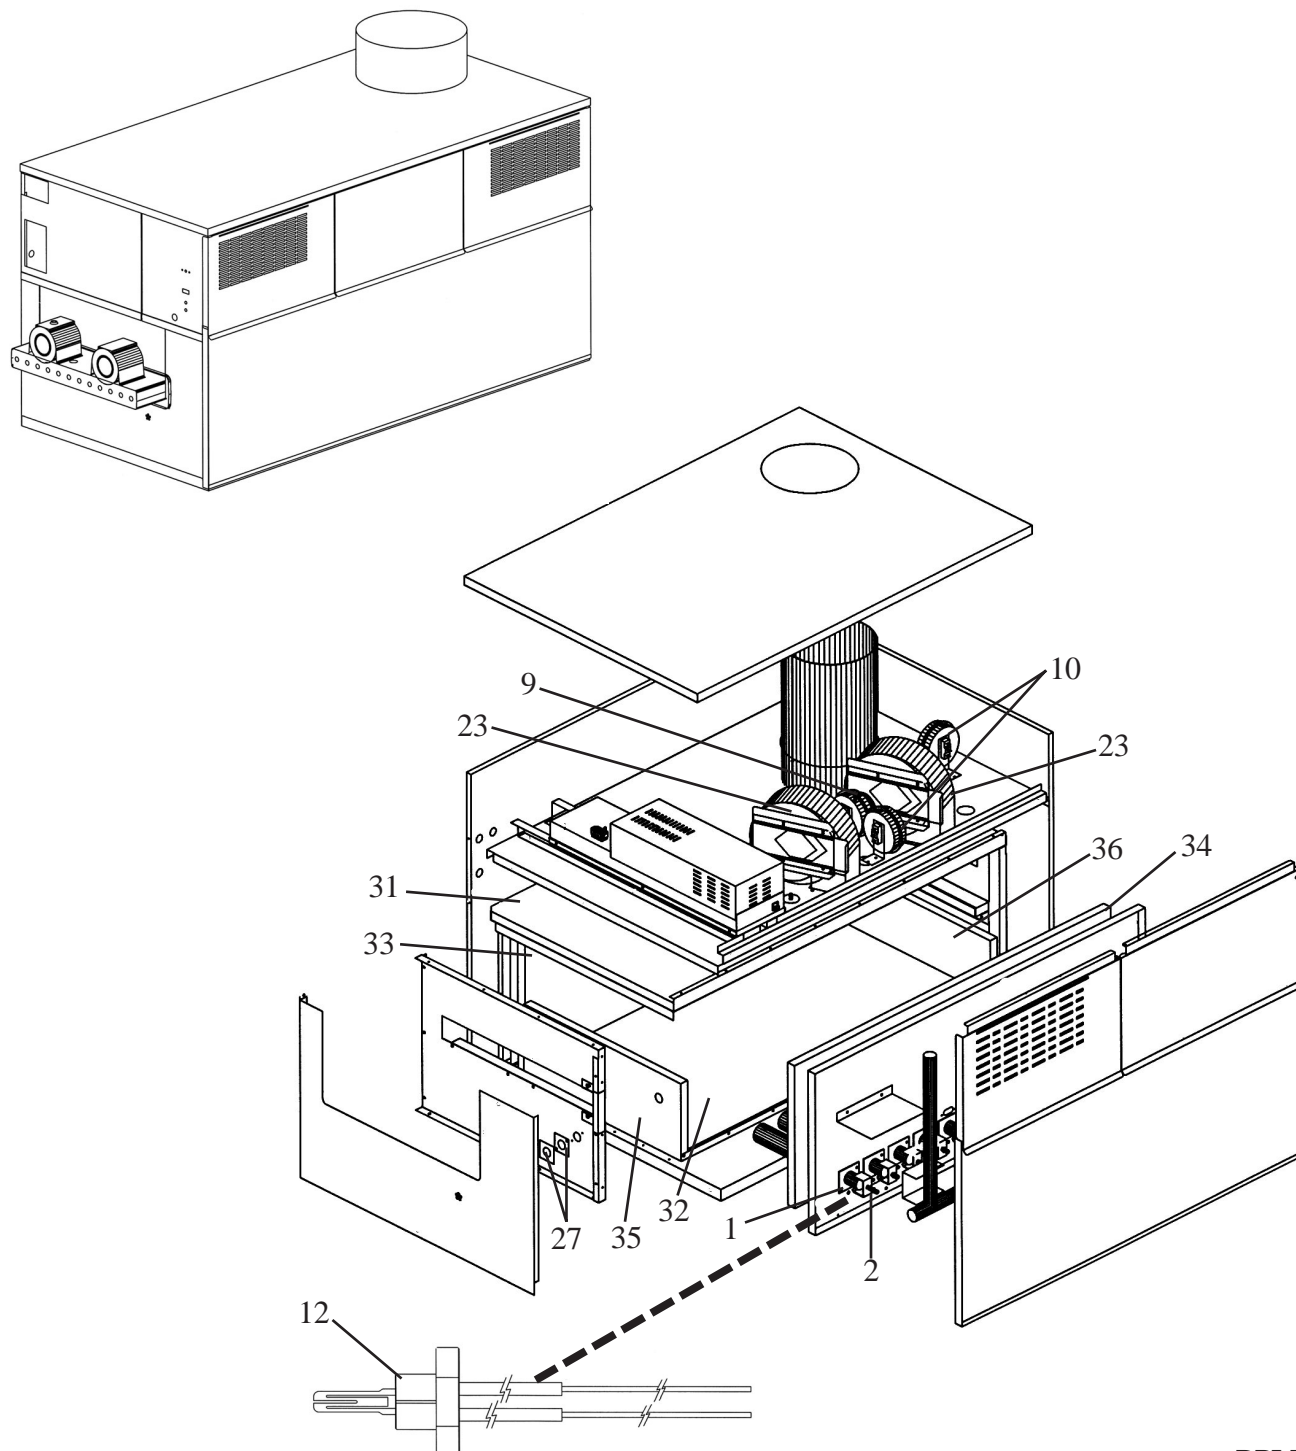

Beginning Serial Number: A950000

RPL7023

Control Panel

Heat Exchanger Assembly

Gas Train

ITEM NO.	PART NO.	DESCRIPTION	MODEL NO.
GAS TRAIN ASSEMBLIES			
1	KIT #	BNR2404:	BNR3501: BNR3502:
	BNR3410 985	9ea.	1ea. 1ea.
	BNR3411 1255	12ea.	1ea. 1ea.
	BNR3412 1435	14ea.	1ea. 1ea.
	BNR3413 1795	17ea.	1ea. 2ea.
	BNR3414 2065	20ea.	1ea. 2ea.
			(BNR2404) MAIN BURNER
			(BNR3501) MAIN BURNER
			CONNECTED THERMOCOUPLE
			COMPRESSION FITTING
			(BNR3502) MAIN BURNERW/PRESSURE TAP
			BARBED FITTING
2	ORF2413	ORIFICE, NAT.	ALL
2	ORF2405	ORIFICE, LPG.	ALL
3	VAL3403	VALVE, GAS NAT., W/NIPPLES	ALL
3	VAL3404	VALVE, GAS LPG., W/NIPPLES	ALL
CONTROLS AND GAUGES			
4	TST2701	THERMOSTAT, OPERATOR	ALL CB/CW/CS
5	TST2900	THERMOSTAT, HI LIMIT	ALL CB/CS
6	TST3910	THERMOSTAT, LIMIT	ALL CW
5	TST3911	THERMOSTAT, HI LIMIT	ALL CW
—	TST2025	THERMOSTAT, OPERATOR-HI LIMIT (BYPASS LOOP)PRIOR TO 4/98	ALL CS
7	GTP2900	TEMPERATURE & PRESSURE GAUGE	ALL CB
7	GTP3000	TEMPERATURE GAUGE 2 PER UNIT	ALL CW/CS
—	MSC2016	TERMINAL STRIP, 8 POLE	ALL
9	PRS2416	PRESSURE SWITCH, BLOCKED FLUE & LOW AIR	ALL
10	PRS2417	PRESSURE SWITCH, LOW AIR	ALL
11	TRF2701	TRANSFORMER 150V.A.	ALL
—	WTR2041	SWITCH, FLOW OUTDOOR	ALL CB/CW
—	WTR2040	SWITCH, FLOW INDOOR	ALL CB/CW
12	PLT3400	HOT SURFACE IGNITOR	ALL
13	RLY3428	IGNITION MODULE ASSEMBLY	ALL
14	RLY2706	RELAY, POWER 120V	ALL
15	RLY2903	RELAY 24V	ALL
16	RLY2714	TIME DELAY RELAY	ALL
18	MSC2407	JUMPER PLUG	ALL
19	MSC2447	CIRCUIT BREAKER 7 AMP	ALL
19A	MSC2726	CIRCUIT BREAKER	ALL
—	PRS2415	PRESSURE SWITCH, GAS	ALL
—	PRS2406	SWITCH, POOL HEATER PRESSURE	ALL
—	TST2403	THERMOSTAT BOARD	CS
—	TST2404	POTENTIOMETER	CS
—	TST2405	SENSOR	CS
—	HLC2702	MANUAL RESET HIGH LIMIT	ALL
—	HLC2501	200° FIXED HIGH LIMIT	CS
—	HLC2503	100° FIXED HIGH LIMIT	CS
HEAT EXCHANGERS			
20	GKT2418	GASKET, HEAT SHIELD	ALL
21	HEX3420	HEAT EXCHANGER (CW/CS before serial # F00 and all CB)	CW/CS/CB 985
21	HEX3421	HEAT EXCHANGER (CW/CS before serial # F00 and all CB)	CW/CS/CB 1255
21	HEX3422	HEAT EXCHANGER (CW/CS before serial # F00 and all CB)	CW/CS/CB 1435
21	HEX3423	HEAT EXCHANGER (CW/CS before serial # F00 and all CB)	CW/CS/CB 1795
21	HEX3424	HEAT EXCHANGER (CW/CS before serial # F00 and all CB)	CW/CS/CB 2065
21	HEX3000	HEAT EXCHANGER (CW/CS after serial # F00)	CW/CS 985
21	HEX3001	HEAT EXCHANGER (CW/CS after serial # F00)	CW/CS 1255
21	HEX3002	HEAT EXCHANGER (CW/CS after serial # F00)	CW/CS 1435
21	HEX3003	HEAT EXCHANGER (CW/CS after serial # F00)	CW/CS 1795
21	HEX3004	HEAT EXCHANGER (CW/CS after serial # F00)	CW/CS 2065
22	JKE6078	V-BAFFLE 9 PER UNIT	985
22	JKE6079	V-BAFFLE 9 PER UNIT	1255
22	JKE6080	V-BAFFLE 9 PER UNIT	1435
22	JKE6081	V-BAFFLE 9 PER UNIT	1795
22	JKE6082	V-BAFFLE 9 PER UNIT	2065