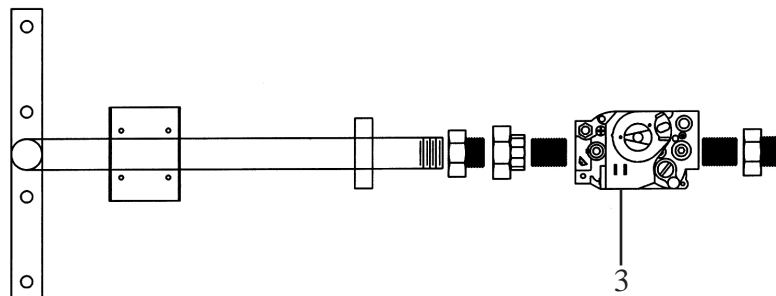

Beginning Serial Number: A950000

RPL7023

Control Panel

Heat Exchanger Assembly

Gas Train

ITEM NO.	PART NO.	DESCRIPTION	MODEL NO.
GAS TRAIN ASSEMBLIES			
1	KIT #	BNR2404:	BNR3501: BNR3502:
	BNR3410 985	9ea.	1ea. 1ea.
	BNR3411 1255	12ea.	1ea. 1ea.
	BNR3412 1435	14ea.	1ea. 1ea.
	BNR3413 1795	17ea.	1ea. 2ea.
	BNR3414 2065	20ea.	1ea. 2ea.
			(BNR2404) MAIN BURNER
			(BNR3501) MAIN BURNER
			CONNECTED THERMOCOUPLE
			COMPRESSION FITTING
			(BNR3502) MAIN BURNERW/PRESSURE TAP
			BARBED FITTING
2	ORF2413	ORIFICE, NAT.	ALL
2	ORF2405	ORIFICE, LPG.	ALL
3	VAL3403	VALVE, GAS NAT., W/NIPPLES	ALL
3	VAL3404	VALVE, GAS LPG., W/NIPPLES	ALL
CONTROLS AND GAUGES			
4	TST2701	THERMOSTAT, OPERATOR	ALL CB/CW/CS
5	TST2900	THERMOSTAT, HI LIMIT	ALL CB/CS
6	TST3910	THERMOSTAT, LIMIT	ALL CW
5	TST3911	THERMOSTAT, HI LIMIT	ALL CW
—	TST2025	THERMOSTAT, OPERATOR-HI LIMIT (BYPASS LOOP)PRIOR TO 4/98	ALL CS
7	GTP2900	TEMPERATURE & PRESSURE GAUGE	ALL CB
7	GTP3000	TEMPERATURE GAUGE 2 PER UNIT	ALL CW/CS
—	MSC2016	TERMINAL STRIP, 8 POLE	ALL
9	PRS2416	PRESSURE SWITCH, BLOCKED FLUE & LOW AIR	ALL
10	PRS2417	PRESSURE SWITCH, LOW AIR	ALL
11	TRF2701	TRANSFORMER 150V.A.	ALL
—	WTR2041	SWITCH, FLOW OUTDOOR	ALL CB/CW
—	WTR2040	SWITCH, FLOW INDOOR	ALL CB/CW
12	PLT3400	HOT SURFACE IGNITOR	ALL
13	RLY3428	IGNITION MODULE ASSEMBLY	ALL
14	RLY2706	RELAY, POWER 120V	ALL
15	RLY2903	RELAY 24V	ALL
16	RLY2714	TIME DELAY RELAY	ALL
18	MSC2407	JUMPER PLUG	ALL
19	MSC2447	CIRCUIT BREAKER 7 AMP	ALL
19A	MSC2726	CIRCUIT BREAKER	ALL
—	PRS2415	PRESSURE SWITCH, GAS	ALL
—	PRS2406	SWITCH, POOL HEATER PRESSURE	ALL
—	TST2403	THERMOSTAT BOARD	CS
—	TST2404	POTENTIOMETER	CS
—	TST2405	SENSOR	CS
—	HLC2702	MANUAL RESET HIGH LIMIT	ALL
—	HLC2501	200° FIXED HIGH LIMIT	CS
—	HLC2503	100° FIXED HIGH LIMIT	CS
HEAT EXCHANGERS			
20	GKT2418	GASKET, HEAT SHIELD	ALL
21	HEX3420	HEAT EXCHANGER (CW/CS before serial # F00 and all CB)	CW/CS/CB 985
21	HEX3421	HEAT EXCHANGER (CW/CS before serial # F00 and all CB)	CW/CS/CB 1255
21	HEX3422	HEAT EXCHANGER (CW/CS before serial # F00 and all CB)	CW/CS/CB 1435
21	HEX3423	HEAT EXCHANGER (CW/CS before serial # F00 and all CB)	CW/CS/CB 1795
21	HEX3424	HEAT EXCHANGER (CW/CS before serial # F00 and all CB)	CW/CS/CB 2065
21	HEX3000	HEAT EXCHANGER (CW/CS after serial # F00)	CW/CS 985
21	HEX3001	HEAT EXCHANGER (CW/CS after serial # F00)	CW/CS 1255
21	HEX3002	HEAT EXCHANGER (CW/CS after serial # F00)	CW/CS 1435
21	HEX3003	HEAT EXCHANGER (CW/CS after serial # F00)	CW/CS 1795
21	HEX3004	HEAT EXCHANGER (CW/CS after serial # F00)	CW/CS 2065
22	JKE6078	V-BAFFLE 9 PER UNIT	985
22	JKE6079	V-BAFFLE 9 PER UNIT	1255
22	JKE6080	V-BAFFLE 9 PER UNIT	1435
22	JKE6081	V-BAFFLE 9 PER UNIT	1795
22	JKE6082	V-BAFFLE 9 PER UNIT	2065