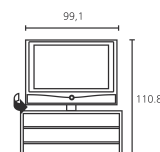

Technical specifications, delivery conditions, and other information are subject to change without notice.

1. [1] Works only with channels broadcasting service information / NextView data.
   [2] Function depends on signal format emitted by station.
   [3] Only in conjunction with matching adapters to be ordered separately. Screen Wall Mount: Designed by Vogel's.

Article number	EAN	Colour options
67419D49	4011880095709	■ Anthracite
67419T49	4011880095693	■ Chrome Silver
67419V49	4011880102148	■ Dark Silver

Xelos Rack
TV depth: 9.3
Total depth: 52.7