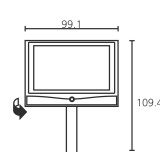

Floor Stand 4 MU
TV depth: 9.3
Total depth: 50.0

LOEWE.