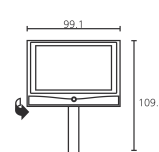

Floor Stand 4
TV depth: 9.3
Total depth: 50.0