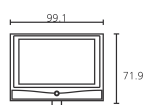

Technical specifications, delivery conditions, and other information are subject to change without notice.

1. [1] Works only with channels broadcasting service information / NextView data.
   [2] Function depends on signal format emitted by station.
   [3] Only in conjunction with matching adapters to be ordered separately. Screen Wall Mount: Designed by Vogel's.

Article number	EAN	Colour options
67419D49	4011880095709	■ Anthracite
67419T49	4011880095693	■ Chrome Silver
67419V49	4011880102148	■ Dark Silver

Xelos Rack
TV depth: 9.3
Total depth: 52.7