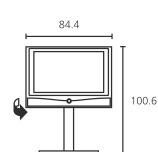

Floor Stand 4 MU
TV depth: 9.5
Total depth: 50.0

LOEWE.