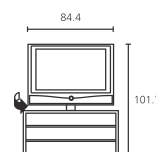

Technical specifications, delivery conditions, and other information are subject to change without notice.

1. Not active with Dolby Digital upgrade kit. Dolby is a registered trademark of the Dolby Laboratories Licensing Corporation.
2. Works only with channels broadcasting service information / NexTVView data.
3. Function depends on signal format emitted by station.
4. Only in conjunction with matching adapters to be ordered separately. Screen Wall Mount: Designed by Vogel's.
5. Only in conjunction with motor control / RS 232 C.

Article number	EAN	Colour options
67418D80	4011880095778	■ Anthracite
67418T80	4011880095747	■ Chrome Silver
67418V80	4011880102117	■ Dark Silver

Xelos Rack
TV depth: 9.5
Total depth: 52.7