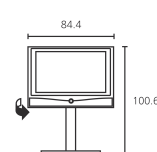

Floor Stand 4
TV depth: 9.5
Total depth: 50.0