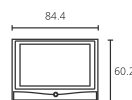

Technical specifications, delivery conditions, and other information are subject to change without notice.

1. Not active with Dolby Digital upgrade kit. Dolby is a registered trademark of the Dolby Laboratories Licensing Corporation.
2. Works only with channels broadcasting service information / NexTVView data.
3. Function depends on signal format emitted by station.
4. Only in conjunction with matching adapters to be ordered separately. Screen Wall Mount: Designed by Vogel's.
5. Only in conjunction with motor control / RS 232 C.

Article number	EAN	Colour options
67418D80	4011880095778	■ Anthracite
67418T80	4011880095747	■ Chrome Silver
67418V80	4011880102117	■ Dark Silver

Xelos Rack
TV depth: 9.5
Total depth: 52.7