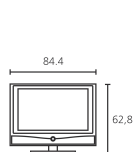

Technical specifications, delivery conditions, and other information are subject to change without notice.

1. Not active with Dolby Digital upgrade kit. Dolby is a registered trademark of the Dolby Laboratories Licensing Corporation.
2. Works only with channels broadcasting service information / NexTVView data.
3. Function depends on signal format emitted by station.
4. Only in conjunction with matching adapters to be ordered separately. Screen Wall Mount: Designed by Vogel's.
5. Only in conjunction with motor control / RS 232 C.

Article number	EAN	Colour options
67418D80	4011880095778	■ Anthracite
67418T80	4011880095747	■ Chrome Silver
67418V80	4011880102117	■ Dark Silver

Xelos Rack
TV depth: 9.5
Total depth: 52.7