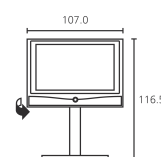

Floor Stand 4
TV depth: 10.9
Total depth: 50.0