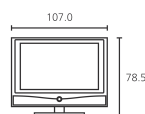

Technical specifications, delivery conditions, and other information are subject to change without notice.

1. Not active with Dolby Digital upgrade kit. Dolby is a registered trademark of the Dolby Laboratories Licensing Corporation.
2. Works only with channels broadcasting service information / NexTVView data.
3. Function depends on signal format emitted by station.
4. Only in conjunction with motor control / RS 232 C.
5. Only in conjunction with matching adapters to be ordered separately. Screen Wall Mount: Designed by Vogel's.

Article number	EAN	Colour options
67422D80	4011880096294	■ Anthracite
67422T80	4011880096300	■ Chrome Silver
67422V80	4011880102162	■ Dark Silver

Xelos A 42 Rack
TV depth: 10.9
Total depth: 52.7