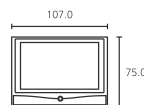

Technical specifications, delivery conditions, and other information are subject to change without notice.

1. Not active with Dolby Digital upgrade kit. Dolby is a registered trademark of the Dolby Laboratories Licensing Corporation.
2. Works only with channels broadcasting service information / NexTVView data.
3. Function depends on signal format emitted by station.
4. Only in conjunction with motor control / RS 232 C.
5. Only in conjunction with matching adapters to be ordered separately. Screen Wall Mount: Designed by Vogel's.

Article number	EAN	Colour options
67422D80	4011880096294	■ Anthracite
67422T80	4011880096300	■ Chrome Silver
67422V80	4011880102162	■ Dark Silver

Xelos A 42 Rack
TV depth: 10.9
Total depth: 52.7