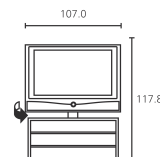

Technical specifications, delivery conditions, and other information are subject to change without notice.

1. Not active with Dolby Digital upgrade kit. Dolby is a registered trademark of the Dolby Laboratories Licensing Corporation.
2. Works only with channels broadcasting service information / NexTVView data.
3. Function depends on signal format emitted by station.
4. Only in conjunction with motor control / RS 232 C.
5. Only in conjunction with matching adapters to be ordered separately. Screen Wall Mount: Designed by Vogel's.

Article number	EAN	Colour options
67422D80	4011880096294	■ Anthracite
67422T80	4011880096300	■ Chrome Silver
67422V80	4011880102162	■ Dark Silver

Xelos A 42 Rack
TV depth: 10.9
Total depth: 52.7