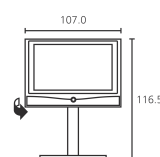

Xelos A 42 HD+ 100

Smoothlyflowingimages.

- 100 Hz technology for perfectly brilliant images – more flowing movements without any jumping or contour blurring.
- Loewe LCD TV with 106 cm screen diagonal and integrated HDTV receiver.
- PhotoViewer via USB. Experience large-format slide shows on your TV set.

Technical information

Image:

- Automatic Movie Detection (AMD)
- Brightness cd/m²: 500
- Contrast ratio dynamic: 6.000 : 1
- Contrast ratio static: 1.200 : 1
- Digital+ HD 100
- Downscaling/upscaling
- Favourites lists
- Format options: 16 : 9, 4 : 3, Panorama, Cinema, Zoom
- Fully digitised signal processing
- HD LCD Technology
- HD ready
- HDTV-ready
- Horizontal and vertical viewing angle: 176°/176°
- Image resolution: 1.366 x 768
- Motion picture display 24 p: 24p
- PIP (AV)
- Picture format: 16 : 9
- Picture frequency 100 Hz
- Response time: 6 ms
- Screen diagonal in cm: 106
- Split Screen TV/TV
- Split Screen TV/Teletext
- Vertical image correction

Audio:

- Audio power amplifier output in watts: 2 x 40
- Closed 2-way speakers
- Number of speakers: 4
- Panorama
- Sound+ with CRX® sound system
- Two-channel stereo sound
- Virtual Dolby Surround [1]

Radio:

- Automatic station identification
- Radio function: with DVB-C/DVB-S

Operation:

- Assist+
- Automatic Channel Programming (ACP)
- Automatic Signal Switch (ASS)
- Automatic Volume Control (AVC) [3]
- Automatic shut-off
- Channel identification