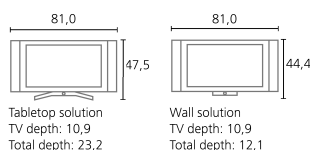

[5] Not available for special UK variants.

Article number EAN

65421Y87

401188084369

Colour options

■ Chrome Silver

LOEWE.

Free Manuals Download Website