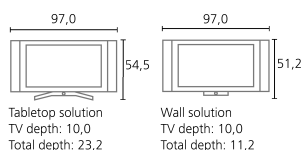

Miscellaneous:

- Annual power in kWh: 141
- Mains voltage: 220-240 V, 50/60 Hz
- Nominal power in watts: 85
- Power consumption in standby mode in watts: 2.4
- Power consumption in watts when the set is turned off: 0
- VDE-safety standard (inspection seal)
- Weight (approx.) in kg, not including table base: 16.5
- Weight (approx.) on table base in kg: 18.5

[1] Dolby is a registered trademark of the Dolby Laboratories Licensing Corporation.

[2] Function depends on signal format emitted by station.

[3] Works only with channels broadcasting NextView data.

[4] A number of Loewe televisions are also available as fully interactive Freeview compliant sets.

[5] Not available for special UK variants.

Article number	EAN	Colour options
65442D89	401188086028	■ Anthracite
65442Y89	401188084109	■ Chrome Silver