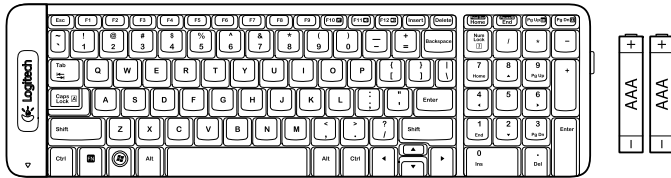

mk220

Getting started with
Logitech® Wireless Combo MK220

Contents

English	4
繁體中文	7
한국어	10
www.logitech.com/support 	13

1

2

Keyboard features

Hotkeys

1. Mute
2. Volume Down
3. Volume Up
4. Print screen
5. Pause break
6. Context menu
7. Scroll lock

Mouse features

1. Left button
2. Scroll wheel
3. Right button

Help with setup: keyboard and mouse are not working