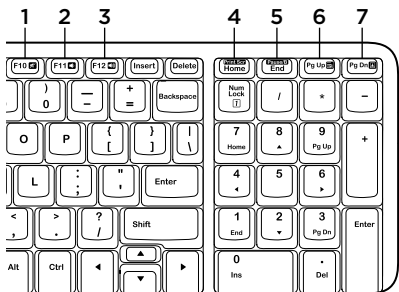

鍵盤功能

熱鍵

1. 靜音
2. 音量減小
3. 音量增大
4. 列印螢幕
5. 暫停/中斷
6. 右鍵快顯功能表
7. 滾動鎖定

滑鼠功能

1. 左鍵
2. 滾輪
3. 右鍵