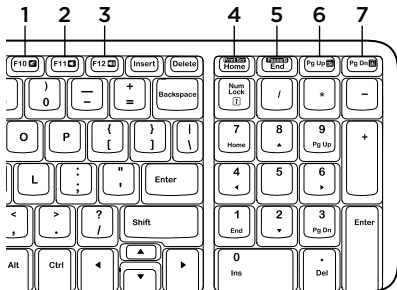

mk220

Getting started with
Logitech® Wireless Combo MK220

Contents

English	4
繁體中文	7
한국어	10
www.logitech.com/support 	13

1

2

Keyboard features

Hotkeys

1. Mute
2. Volume Down
3. Volume Up
4. Print screen
5. Pause break
6. Context menu
7. Scroll lock

Mouse features

1. Left button
2. Scroll wheel
3. Right button

Help with setup: keyboard and mouse are not working