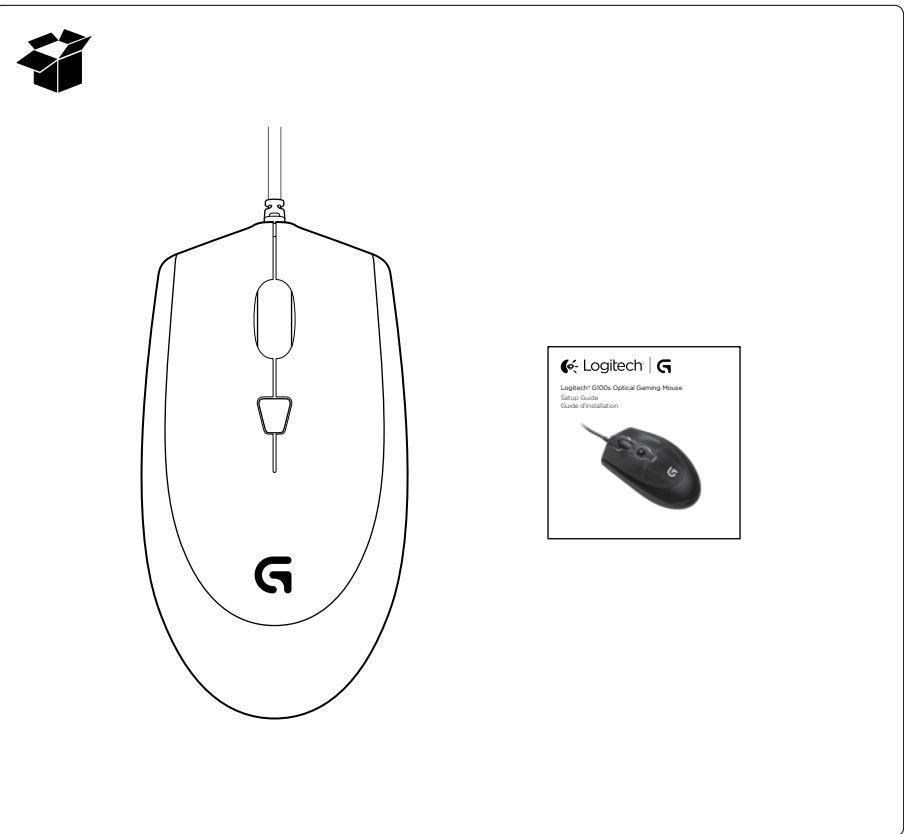

Logitech® G100s Optical Gaming Mouse

Setup Guide  
Guide d'installation

**English**

Your mouse is ready for game play.  
If you would like to customize your mouse,  
refer to the next section.

**Français**