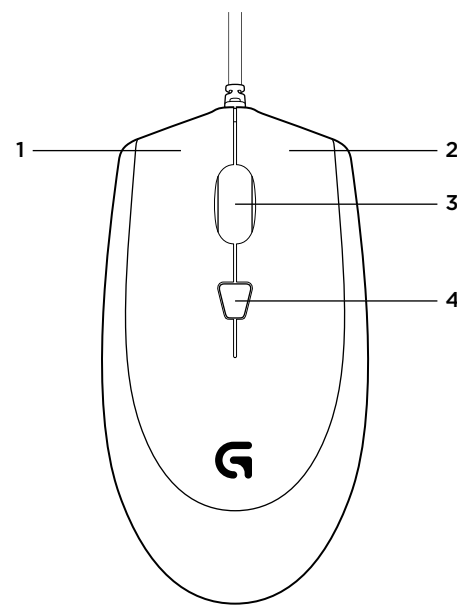

English

Product features

1. Left button
2. Right button
3. Scroll wheel/middle button¹
4. DPI button²

¹ Middle button function can vary by operating system.

² Pressing the DPI button repeatedly allows you to cycle through three DPI settings: 1000, 1750, or 2500. Use a smaller DPI setting (e.g., 1000 DPI) for slower movements like sniping and a higher setting (e.g., 2500 DPI) for quicker movements.

Français

Caractéristiques du produit

1. Bouton gauche
2. Bouton droit
3. Roulette de défilement/bouton central¹
4. Bouton PPP²

¹ La fonction du bouton central peut varier selon le système d'exploitation.

² Appuyez sur le bouton PPP pour passer d'un paramètre PPP à l'autre: 1 000, 1 750 et 2 500. Utilisez un paramètre de résolution plus faible (1 000 ppp par exemple) pour les mouvements plus lents, comme dans le cas d'un sniper, et un paramètre plus élevé (par exemple 2 500 ppp) pour les mouvements plus rapides.

Español

Características del producto

1. Botón izquierdo
2. Botón derecho
3. Botón rueda/botón central¹
4. Botón DPI²

¹ La función del botón central puede variar según el sistema operativo.

² Presiona el botón DPI repetidamente para pasar de un valor de DPI a otro: 1000, 1750 o 2500. Usa un valor de DPI menor (p. ej., 1000 DPI) para movimientos más lentos, como apuntar, y un valor más alto (p. ej., 2500 DPI) para movimientos más rápidos.

Português

Recursos do produto

1. Botão esquerdo
2. Botão direito
3. Roda de rolagem/botão do meio¹
4. Botão DPI²

¹ A função do botão do meio pode variar de acordo com o sistema operacional.

² Pressionar repetidamente o botão DPI permite que você percorra três configurações de DPI: 1000, 1750 ou 2500. Use uma configuração de DPI menor (por exemplo, 1000 DPI) para movimentos mais lentos, como disparar, e uma configuração mais alta (por exemplo, 2500 DPI) para movimentos mais rápidos.

English

Help with setup

- Check the mouse USB cable connection. Try the mouse USB cable in another USB port on the computer. Use only a powered USB port.
- Try rebooting the computer.
- If possible, test the mouse on another computer.
- Visit www.logitech.com/support for more information.

Français

Aide pour l'installation

- Vérifiez la connexion du câble USB de la souris. Essayez de connecter le câble USB de la souris à un autre port USB de l'ordinateur. Utilisez uniquement un port USB alimenté.
- Essayez de redémarrer l'ordinateur.
- Si possible, testez la souris sur un autre ordinateur.
- Pour plus d'informations, rendez-vous sur www.logitech.com/support.

Español

Ayuda con la instalación

- Comprueba la conexión del cable USB del mouse. Prueba el cable USB del mouse en otro puerto USB de la computadora. Usa sólo un puerto USB con alimentación.
- Reinicia el equipo.
- A ser posible, prueba el mouse en otra computadora.
- Visita www.logitech.com/support para obtener más información.

Português

Ajuda para a instalação