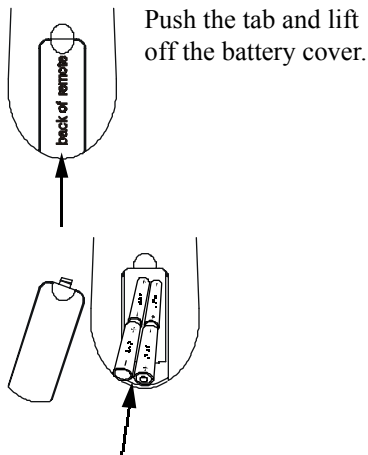

Insert four AAA alkaline batteries, taking care to match the + and - marks in the battery compartment.

BUTTON DESCRIPTIONS

Setup

Used to setup the remote to control your TV, cable, or audio system as follows:

1. Turn on the device you want to control (TV, Cable Box, or Audio system).
2. Press and release mode button for the device you want to control (TV, Cable, or Audio).
3. Press and hold SETUP until the green LED indicator under the button you pressed in step 2 lights steadily. Release SETUP.
4. Enter the 3 digit Code from the Library Code Tables on the back of this sheet. The LED turns off after the last digit entered.
5. Point the remote at the device and press the POWER button. Your device should turn off.