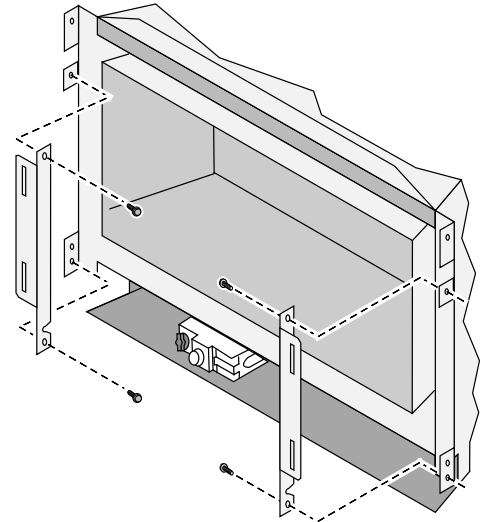

Wilmington DVS Face

Black 99500146

Pewter 99500148

Compatibility:

- DVS Insert
- DVS Fireplace

Packing List:

- Face
- (2) Mounting Brackets
- (4) 10-24 x 1/2" Thread-Cutting Screws

Installation

WARNING: Turn off gas to the appliance and make sure it has fully cooled prior to service.

- 1 Remove the glass (see the owner's manual). On inserts, install the surround panels.
- 2 Install the mounting brackets following the directions to the right.
- 3 Start the pilot (make sure the main burner is off), and replace the glass (see the owner's manual). Install the cove covers (see the illustration below).

Attach the mounting brackets to the heater with the included screws.

HINT: pre-thread the holes on the heater before installing the brackets.

COVE COVERS - DVS INSERT

The cove covers prevent light from exiting the grill. The DVS Insert includes cove covers. Place them over the glass frame prior to installing the face.

- 4 The face mounts to the brackets as shown in the illustration below.

FACE INSTALLATION

Tilt the face back and insert the bottom brackets into the bottom slot until they lock in place. Lift and rotate the face forward until the top brackets lock into the upper slots.