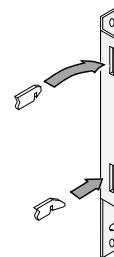

Attach the mounting brackets to the heater with the included screws.

HINT: pre-thread the holes on the heater before installing the brackets.

COVE COVERS - DVS INSERT

The cove covers prevent light from exiting the grill. The DVS Insert includes cove covers. Place them over the glass frame prior to installing the face.

COVE COVERS - DVS FIREPLACE

The cove cover to prevent light from exiting the grill. It is included with **most DVS Fireplaces or can be ordered separately (SKU 250-00045)**. The cove cover replaces the existing upper glass clip.

- 4 The face mounts to the brackets as shown in the illustration below.

FACE INSTALLATION

Tilt the face back and insert the bottom brackets into the bottom slot until they lock in place. Lift and rotate the face forward until the top brackets lock into the upper slots.