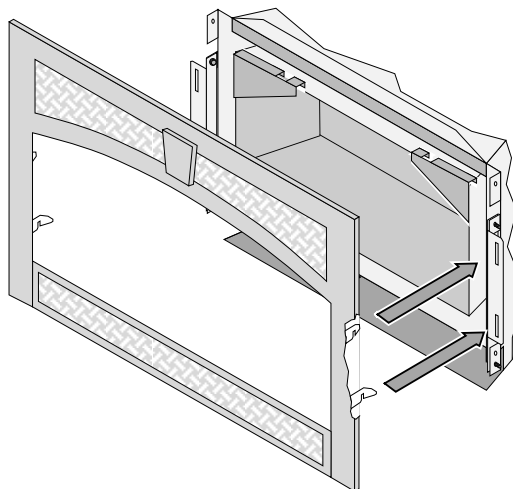

Attach the mounting brackets to the heater with the included screws.

HINT: pre-thread the holes on the heater before installing the brackets.

COVE COVERS - DVS INSERT

The cove covers prevent light from exiting the grill. The DVS Insert includes cove covers. Place them over the glass frame prior to installing the face.

COVE COVERS - DVS FIREPLACE

The cove cover to prevent light from exiting the grill. It is included with **most DVS Fireplaces or can be ordered separately (SKU 250-00045)**. The cove cover replaces the existing upper glass clip.

- 4 The face mounts to the brackets as shown in the illustration below.

FACE INSTALLATION

Tilt the face back and insert the bottom brackets into the bottom slot until they lock in place. Lift and rotate the face forward until the top brackets lock into the upper slots.