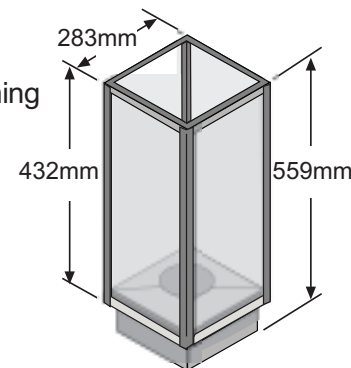

Basic Torch

Tall Post Base

LP Patio Base

Options

The Tempest Torch comes as a standard base unit that includes gas valve, burner, igniter, glass panels and frame.

Customers have the option to add:

- Wall Mount Base
- Tall Post Base for application on wood deck or concrete base
- Short Post Base for entry columns
- Pedestal Patio Base (Movable)