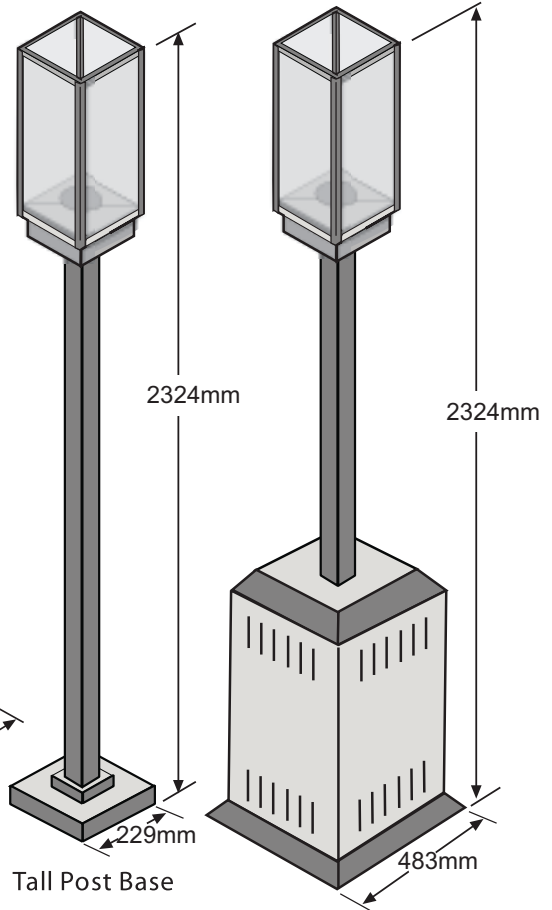

Basic Torch

Tall Post Base

LP Patio Base

Options

The Tempest Torch comes as a standard base unit that includes gas valve, burner, igniter, glass panels and frame.

Customers have the option to add:

- Wall Mount Base
- Tall Post Base for application on wood deck or concrete base
- Short Post Base for entry columns
- Pedestal Patio Base (Movable)