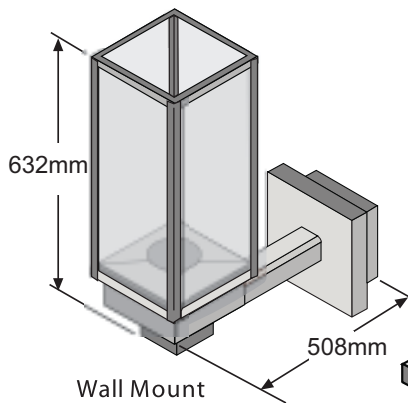

Basic Torch

Tall Post Base

LP Patio Base

Options

The Tempest Torch comes as a standard base unit that includes gas valve, burner, igniter, glass panels and frame.

Customers have the option to add:

- Wall Mount Base
- Tall Post Base for application on wood deck or concrete base
- Short Post Base for entry columns
- Pedestal Patio Base (Movable)