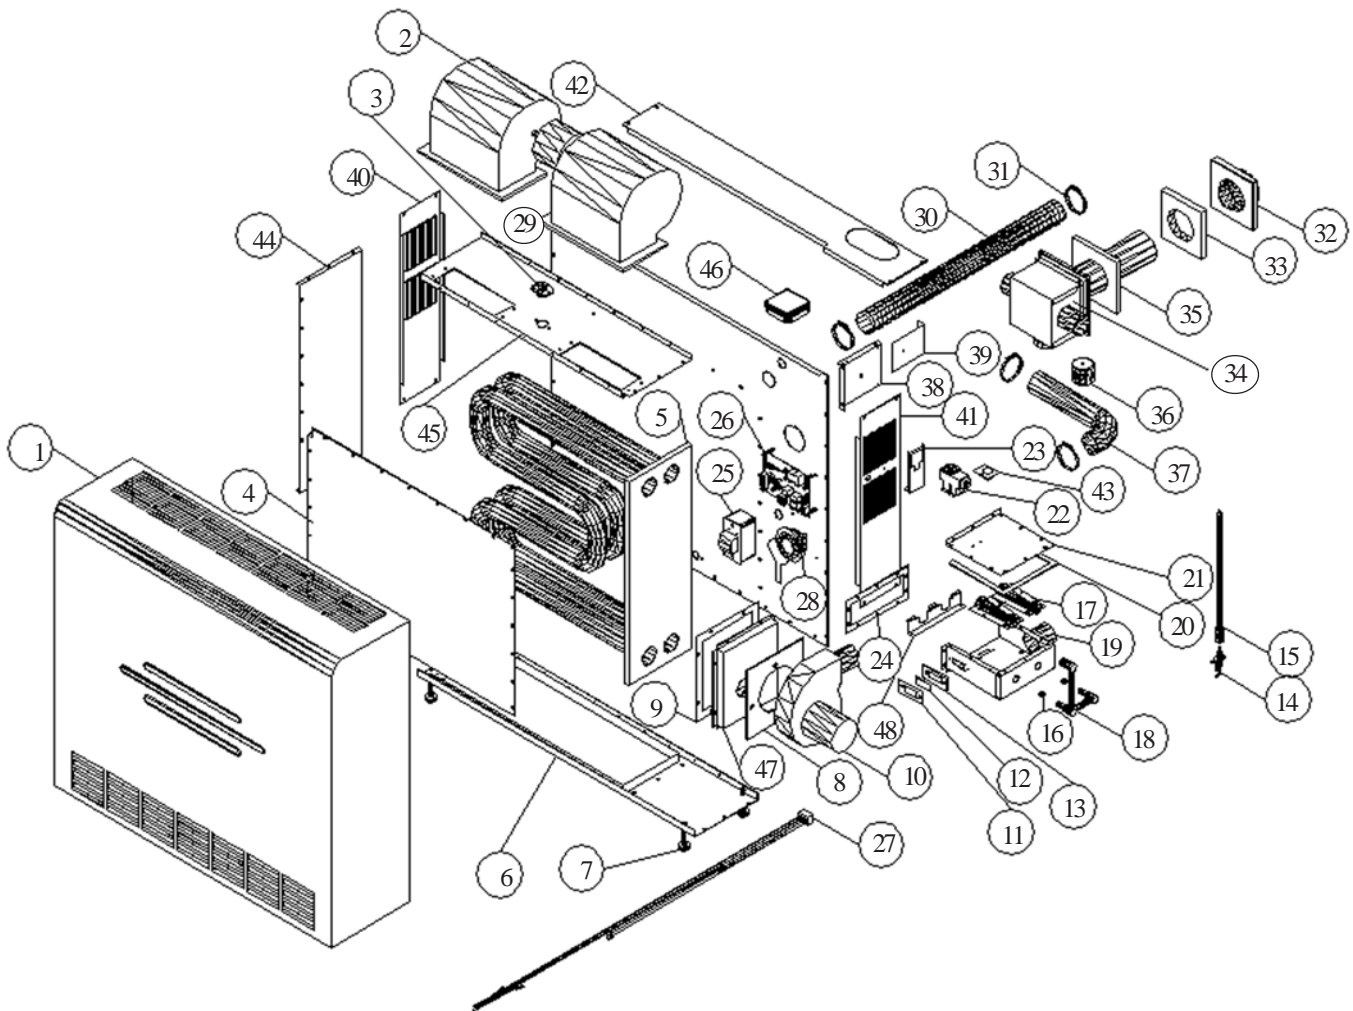

MODEL NUMBERS

HEDV253A - NAT. GAS

HEDV403A - NAT. GAS

HEDV254A - L.P. GAS

HEDV404A - L.P. GAS

HI-EFFICIENT DIRECT VENT WALL FURNACE

Prices and specifications subject
to change without notice.

All prices are F.O.B. factory.