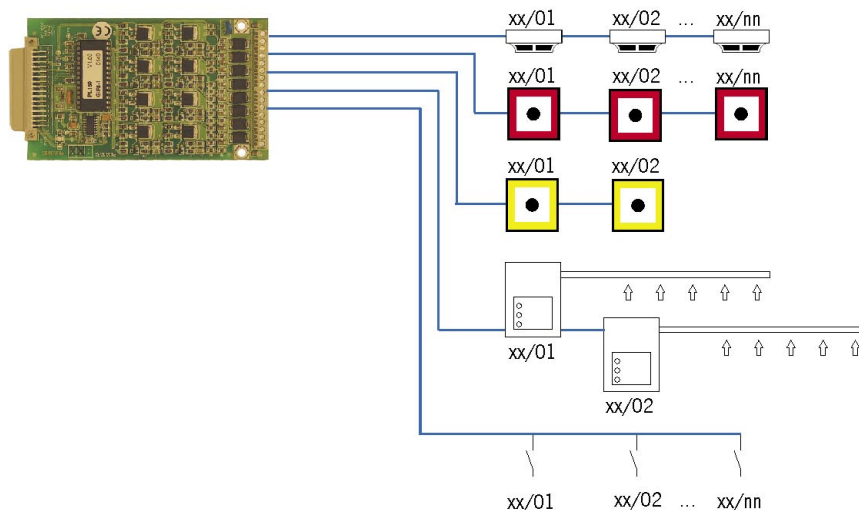

Conventional Detector Interface GIF8-1

- For the connection of 8 detector lines in addressable conventional technology
- Individual detector addressing with optional address module
- Individual setting of detector zone function
- Lines monitored for wire breakage, short circuit, and short to earth

Description

The Conventional Detector Interface GIF8-1 supports eight detector zones in addressable conventional technology in Fire Detection Control Panels Series BC216. Up to 64 detectors (addresses) per detector line can be individually identified with the aid of an address module.

In the event of an alarm, the fire detection control panel indicates the number of the detector that is activated first and displays the optionally parameterised text information. Depending on the type of detector (manual

The Conventional Detector Interface provides a processor of its own. At a possible central processing board failure, the diversified redundancy concept thus ensures reliable alarm recognition. Each input of the Conventional Detector Interface is protected against overvoltage and thus provides high system stability.