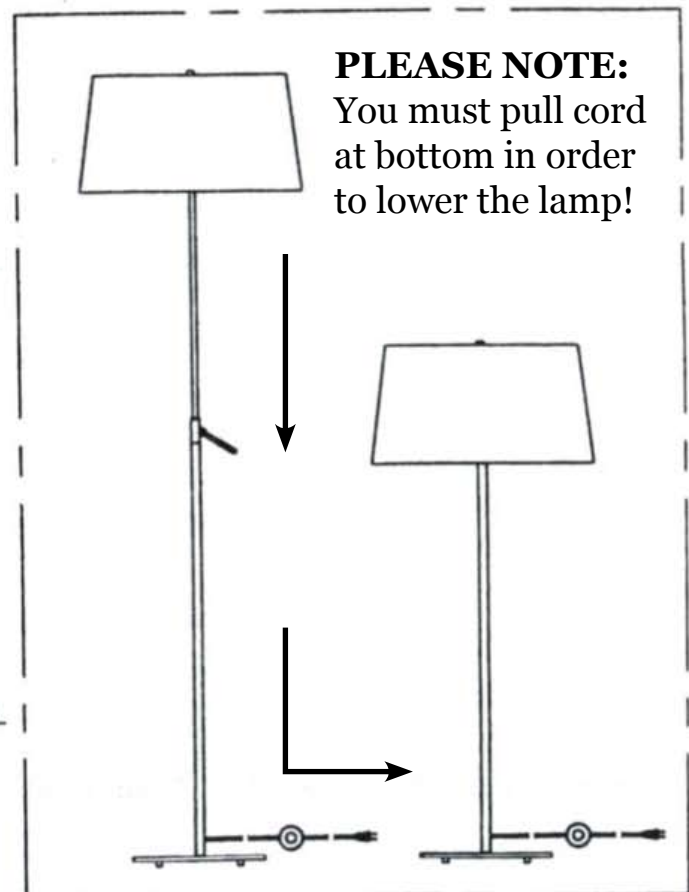

Clamp Floor Lamp

Part # LS-CLAMP FLR X

January 2008

Clamp Floor Lamp Assembly Instruction

Free Manuals Download Website

<http://myh66.com>

<http://usermanuals.us>

<http://www.somanuals.com>