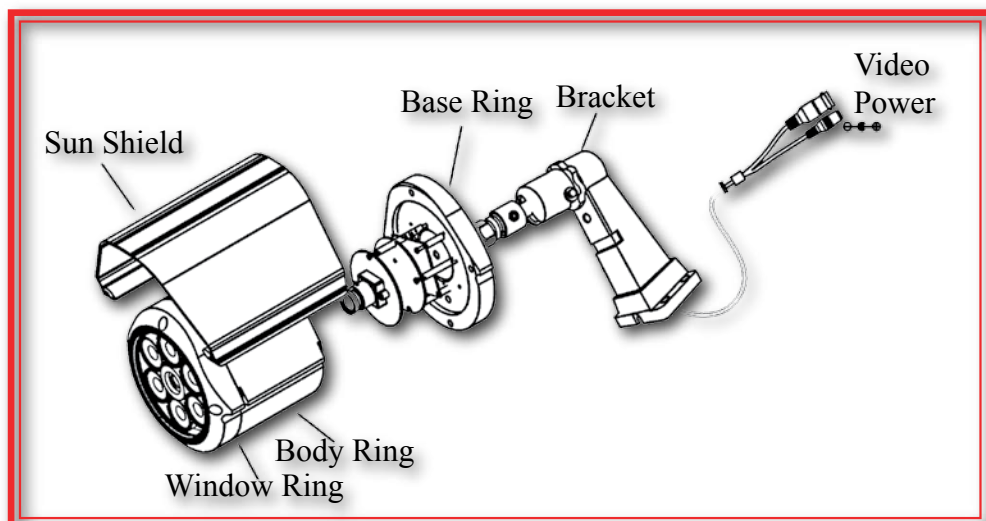

# IR BULLET COLOR CAMERA

**mace**

**Model: CAM-75CIR**

IR LED View

**Vandal Resistant &  
Weatherproof IR  
Bullet Color Camera  
(IR Distance: 200 ft.)  
1/3" Sony Super  
HAD CCD Sensor**

Weatherproof IR  
(night vision) Color Camera

1/3" Sony HAD CCD Sensor

High-Power Long Range IR

Distance of 200 Feet

6 Long Range LEDs  
(Powerful LEDs)

Resolution: 480 TV Lines

12.0 mm Lens

Concealed Wire Bracket

**Mace Security Products** 3233 SW 2nd Avenue, Ft. Lauderdale, Florida 33315  
Ph: (877) 585-6223 FAX: (954) 585-6225 WEB: [www.mace.com](http://www.mace.com)