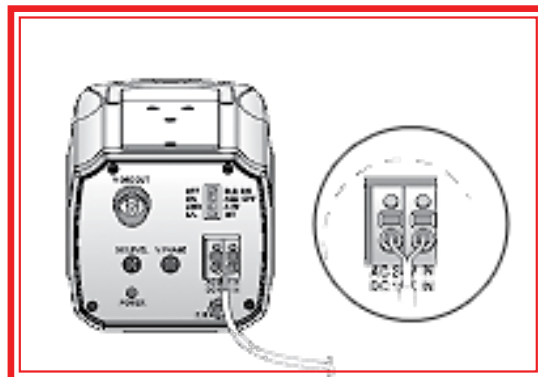

Sony Ex-View CCD Sensor  
(Displays color in dark)

User-friendly Functions

Dual Voltage

Built-in Auto Iris

3.8-9.5 mm Vari-focal Lens

Low Light (0.01 LUX/ F 1.0)

Resolution: 525 TV Lines

Rear Camera View &  
Operating Functions

CCD Camera

Intermediate

End Monitor