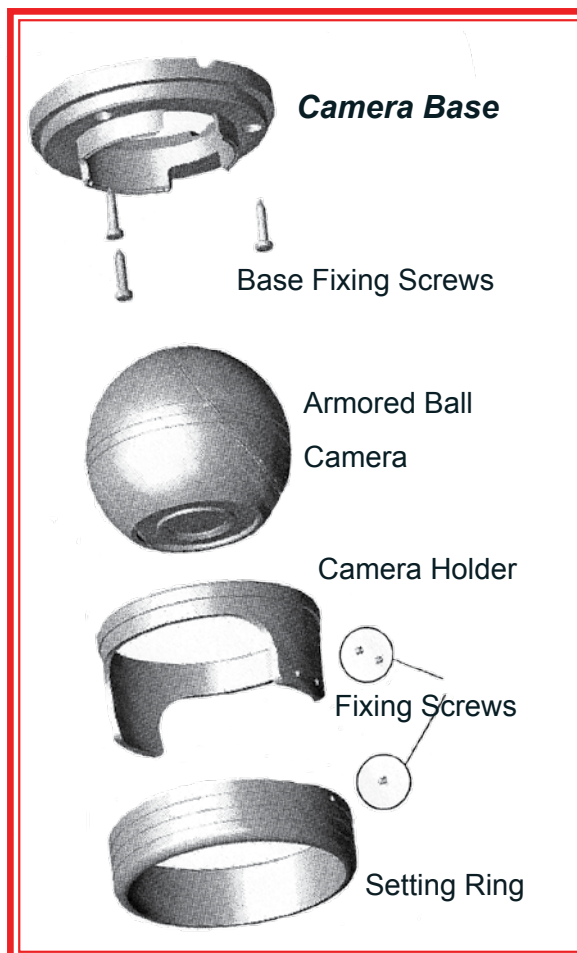

VARI-FOCAL DOME CAMERA

mace

Model: CAM-68CIR

**Vandal Resistant & Vari-focal
Dome Color Camera with
1/3" Sony Super HAD
CCD Sensor & External
Zoom/Focal Adjustment**

**Built-in Lens Separator: IR & Lens
mounted as two separate pieces elimi-
nates cold condensation that may cause
image dysfunction blocks IR reflection**

Auto Iris and Vari-focal lens
1/3" Sony Super HAD Color CCD
External Zoom & Focal Adjustment
270K (420 TV Lines)
Built-in 24 IR LED
IR Distance: 50 Feet
0.1 LUX
0.00 LUX (IR ON - W/ CDS Sensor)
Panning up to 360 Degrees
Tilting 10° To 90°
No mounts necessary
Power - 12V