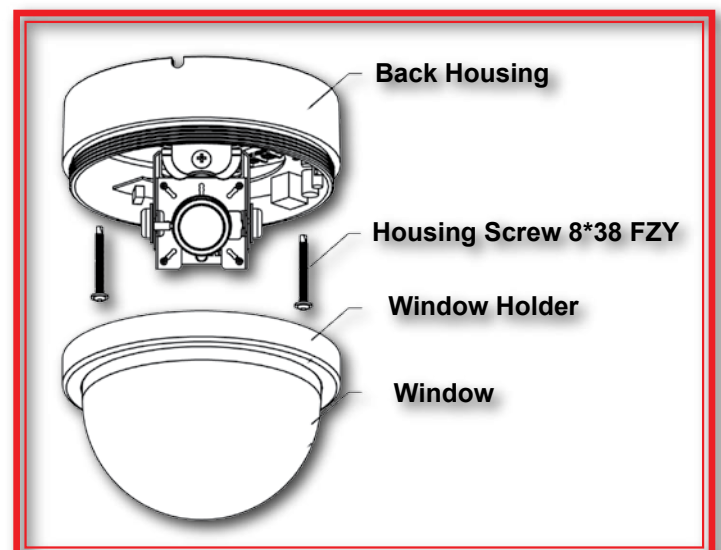

SONY 1/3" Super HAD
High Resolution Color CCD

Vari-Focal Auto Ins Lens
(3.8mm-9.5mm
F1 .2, 4.0mm-9.0mm I F1 .5)

Horizontal Resolution 540 TV Lines

Additional Functions:

VBS-EXTRA for connecting to LCD

MOTION DETECTION

MIRROR SHARPNESS & SYNC(INTILL)

Digital Output (ITU-656) optional

3 Axis feature

Built-in 120mm Dome Housing

Day & Night Capability with
High Sensitivity of 0.002 Lux

PRIVACY function built-in

Hard Disk Saving with DNR (Digital
Noise Reduction) Technology

Controlled by OSD Menu

Internal
Lens View