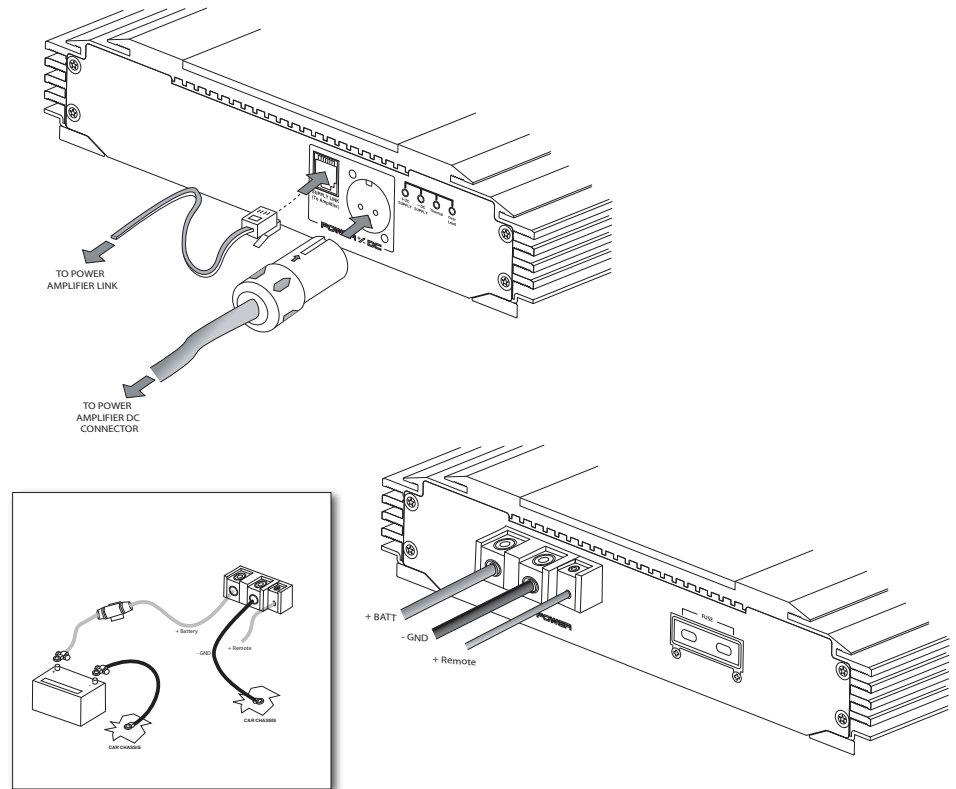

Connection view