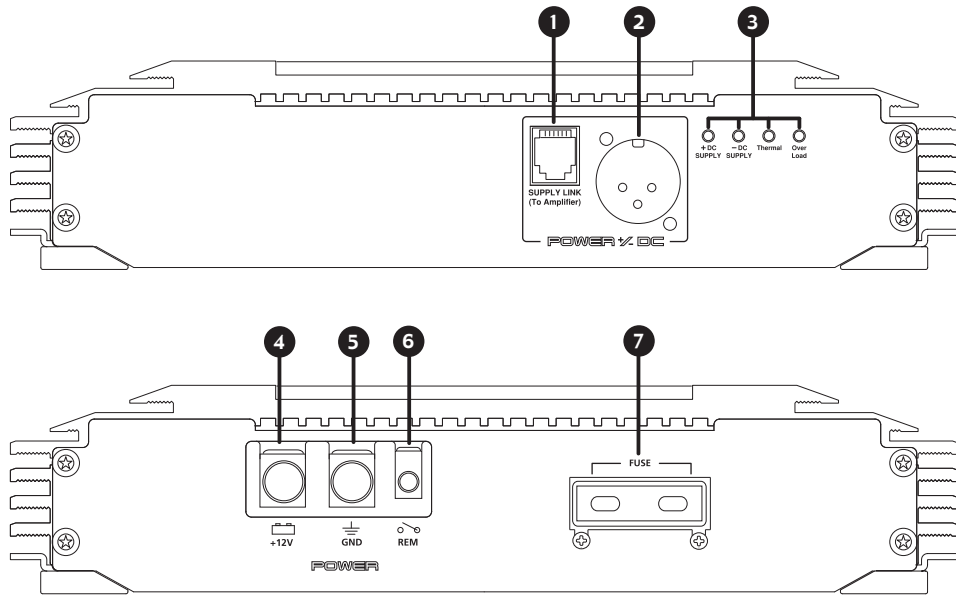

# MACROM

## Front/Rear view

- 1 Supply Link ( connect in to the amplifier Link)
- 2 Power +/- DC
- 3 Pow supply status
- 4 + 12V (DC) power terminal
- 5 Remote terminal
- 6 GND terminal
- 7 Fuse

## Features

- 500 watts power supply
- PWM Mos-Fet power supply
- DC power link control
- DC switching link control
- LED power supply status
- 20sq.mm power terminals