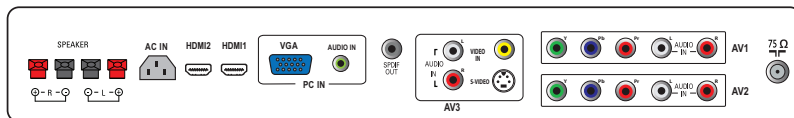

Coaxial Digital Audio SPDIF

An SPDIF coaxial cable is a highly reliable way of connecting digital audio.

Dynamic Contrast

Special picture processing technology dynamically and seamlessly delivers vibrant images in bright scenes or reproduces a deep blacks and accurate rendering of darker colors and shades in dark scenes. You get the ultimate LCD picture: stable and clear images with enriched color performance and excellent contrast.

3D combfilter

A 3D combfilter is a device that performs field-by-field comparisons of the television image to accurately separate the color from the black-and-white information. It separates brightness and color signals better in the 3D domain to eliminate cross-color, cross-luminance and dot-crawl distortion - all of which detract from your viewing pleasure.

Dolby Digital surround

Dolby Digital, the world's leading digital multi-channel audio system, duplicates the way the human ear processes sound human ear naturally processes sound so you can experience superb quality surround sound audio with realistic spatial cues.

Date of issue 2009-11-06

Version: 2.3.28

12 NC: 8670 000 27506
UPC: 6 09585 12692 3

Specifications are subject to change without notice.

Trademarks are the property of Koninklijke Philips Electronics N.V. or their respective owners.

© 2009 Magnavox.

All Rights reserved.

www.magnavox.com