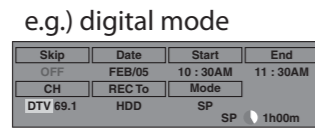

5 Timer Recording

1 Press [TIMER PROG.].

2 Select "New Program".

3 Enter the date.

4 Enter the start and end time.

5 Select analog ("- - -") / digital ("DTV") mode or external input ("L1" / "L2").

6 Select **HDD** or **DVD**.

7 Select desired recording mode.

8 Press [OK] when all items are entered.

6 One-touch Dubbing

Before dubbing, make sure
HDD
 Remaining recordable space of the HDD is enough.
DVD
 Insert recordable disc with enough recordable space.