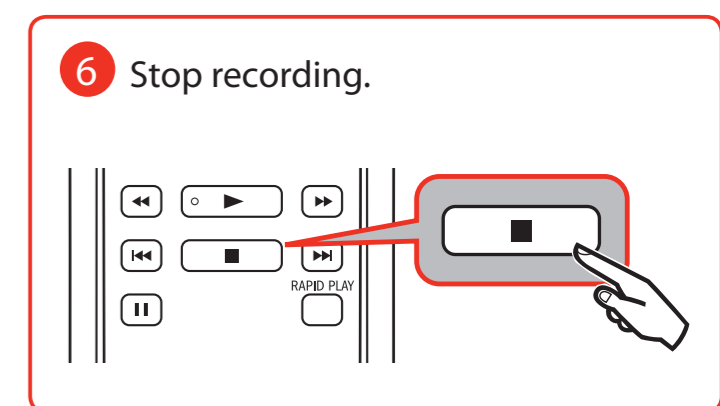

4 Recording