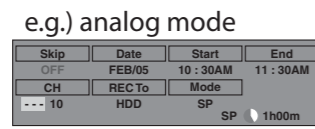

5 Timer Recording

1 Press [TIMER PROG.].

2 Select "New Program".

3 Enter the date.

4 Enter the start and end time.

5 Select analog ("- - -") / digital ("DTV") mode or external input ("L1" / "L2").

6 Select **HDD** or **DVD**.

7 Select desired recording mode.

8 Press [OK] when all items are entered.

6 One-touch Dubbing

Before dubbing, make sure
HDD
 Remaining recordable space of the HDD is enough.
DVD
 Insert recordable disc with enough recordable space.