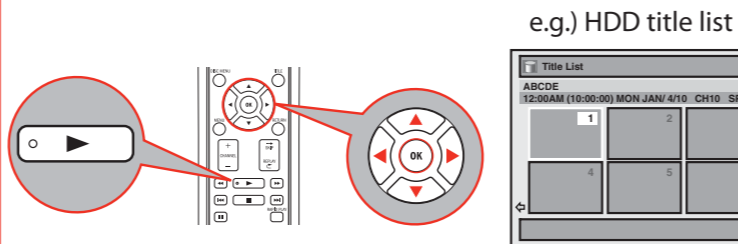

3 Play title you would like to dub.

4 Start dubbing.