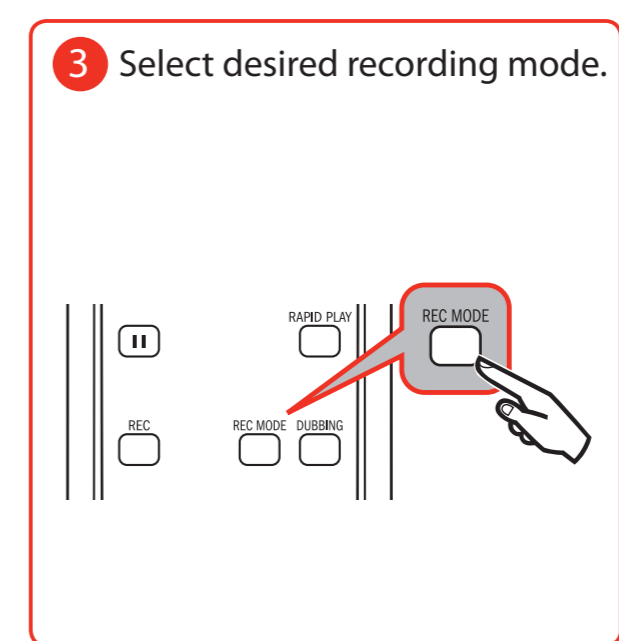

4 Recording