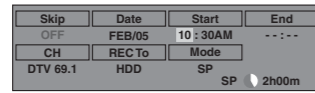

5 Timer Recording

1 Press [TIMER PROG.].

2 Select "New Program".

3 Enter the date.

4 Enter the start and end time.

5 Select analog ("- - -") / digital ("DTV") mode or external input ("L1" / "L2").

6 Select **HDD** or **DVD**.

7 Select desired recording mode.

8 Press [OK] when all items are entered.

6 One-touch Dubbing

Before dubbing, make sure
HDD
 Remaining recordable space of the HDD is enough.
DVD
 Insert recordable disc with enough recordable space.