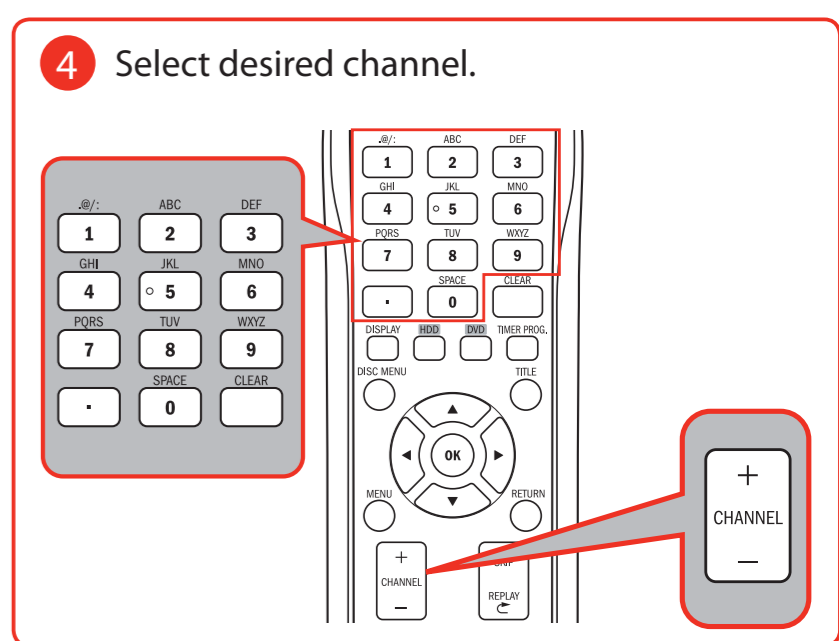

4 Recording