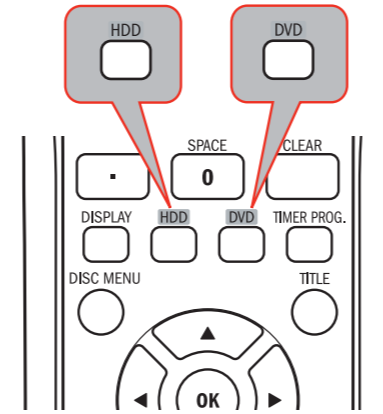

6 One-touch Dubbing

Before dubbing, make sure
HDD
Remaining recordable space of the HDD is enough.
DVD
Insert recordable disc with enough recordable space.

1 Select **HDD** or **DVD**.