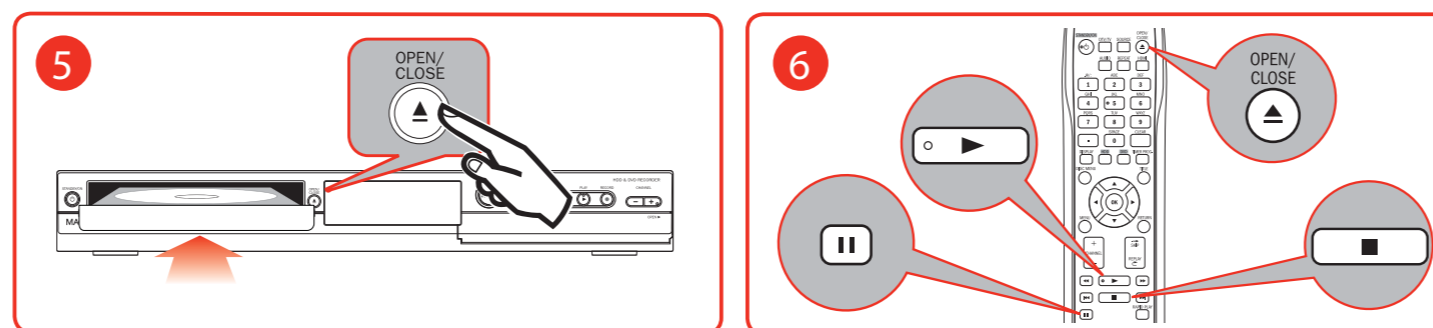

1 Connection to Antenna / Cable Box

Connection to TV

For best connection order HDMI cable from www.funaiservice.com/

2 Language Select (Initial Setup)

3 Playback

4 Recording