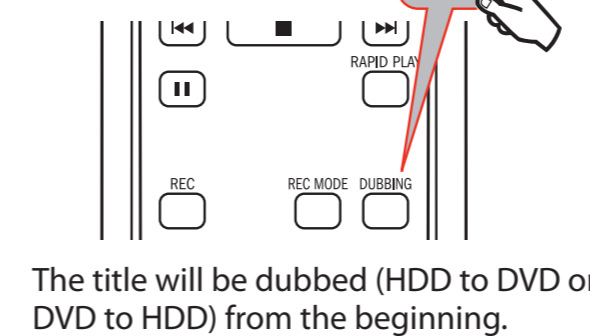

1 Select **HDD** or **DVD**.

2 Press [TITLE] to bring up the title list.

3 Play title you would like to dub.

4 Start dubbing.

5 Press [STOP ■] for 2 seconds to stop the dubbing.

Need help?

Owner's Manual
 for detail instruction please refer to
 owner's manual supplied.