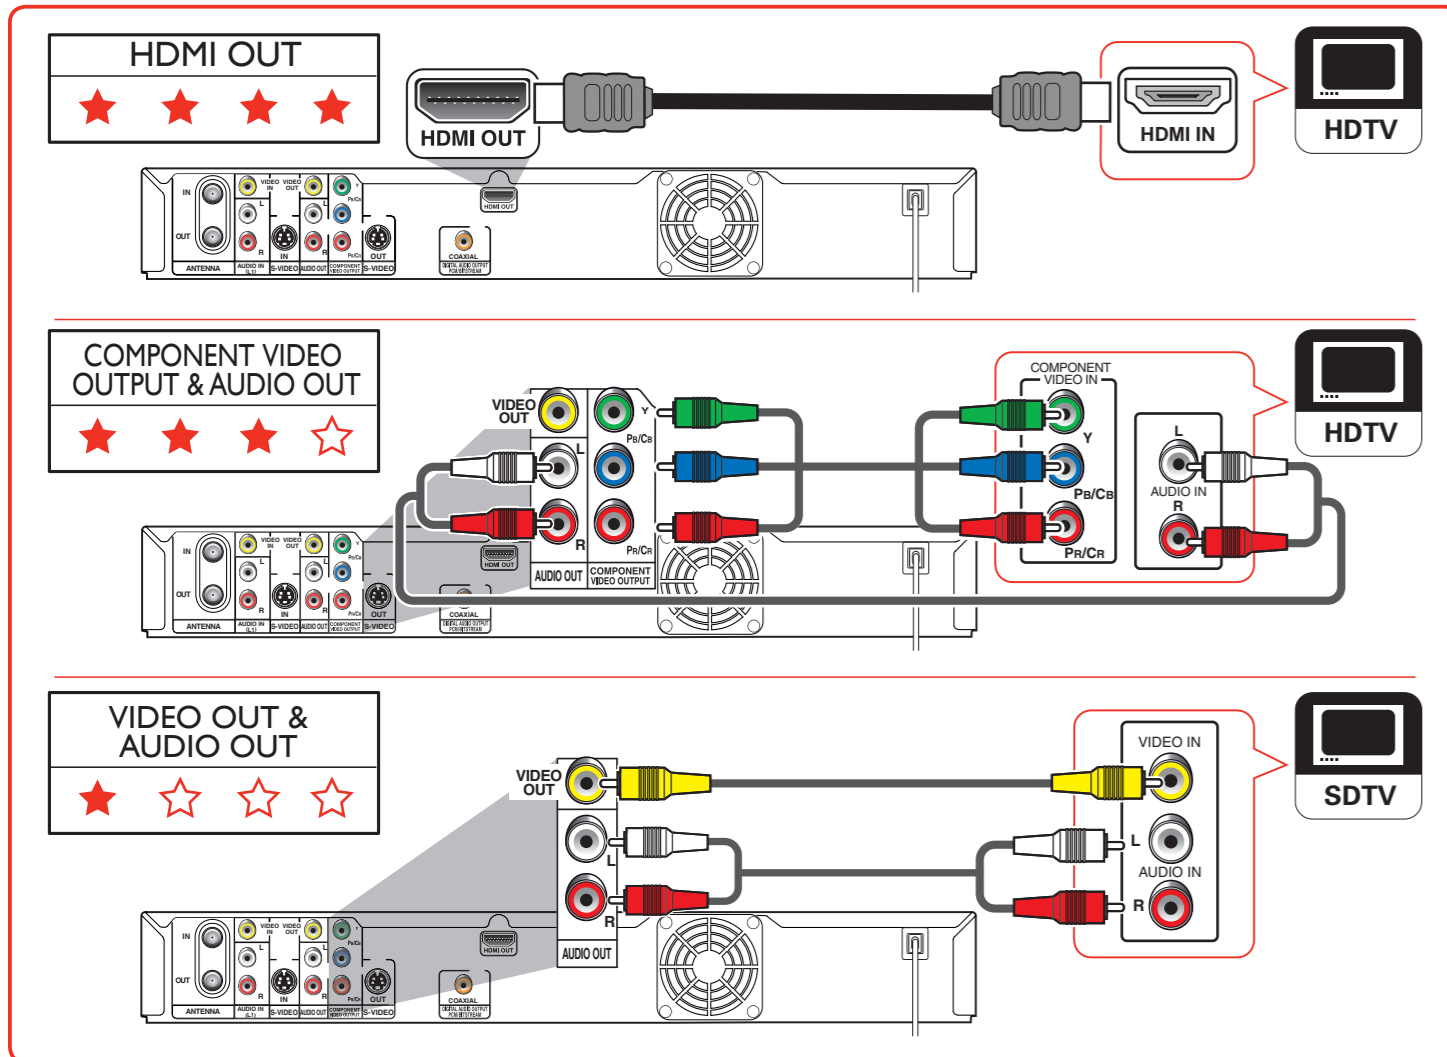

Quick Start Guide

MDR515H/F7

Main unit

RF coaxial cable
 (WPZ0901TM002 /
 WPZ0901TM005)

RCA audio / video cables
 (WPZ0102TM018 /
 WPZ0102LTE01)

Quick Start Guide
 (1VMN29898)

• Remote Control
 (NC003UD)
 • AA (1.5V) battery x 2

Owner's Manual (EN/FR)
 (1VMN29896 /
 1VMN29897)

MAGNAVOX

1 Connection to Antenna / Cable Box

Connection to TV

For best connection order HDMI cable from www.funaiservice.com/

2 Language Select (Initial Setup)