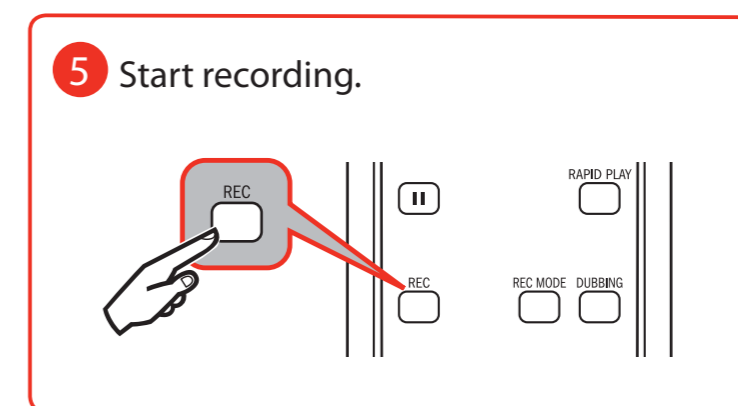

4 Recording