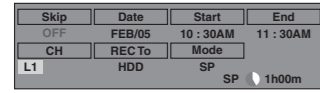

5 Timer Recording

1 Press [TIMER PROG.].

2 Select "New Program".

3 Enter the date.

4 Enter the start and end time.

5 Select analog ("- - -") / digital ("DTV") mode or external input ("L1" / "L2").

6 Select **HDD** or **DVD**.

7 Select desired recording mode.

8 Press [OK] when all items are entered.

6 One-touch Dubbing

Before dubbing, make sure
HDD
 Remaining recordable space of the HDD is enough.
DVD
 Insert recordable disc with enough recordable space.