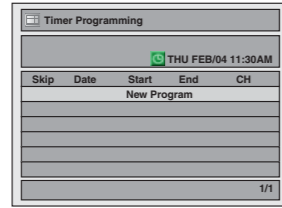

5 Timer Recording

1 Press [TIMER PROG.].

2 Select "New Program".

3 Enter the date.

4 Enter the start and end time.

5 Select analog ("- - -") / digital ("DTV") mode or external input ("L1" / "L2").

6 Select **HDD** or **DVD**.