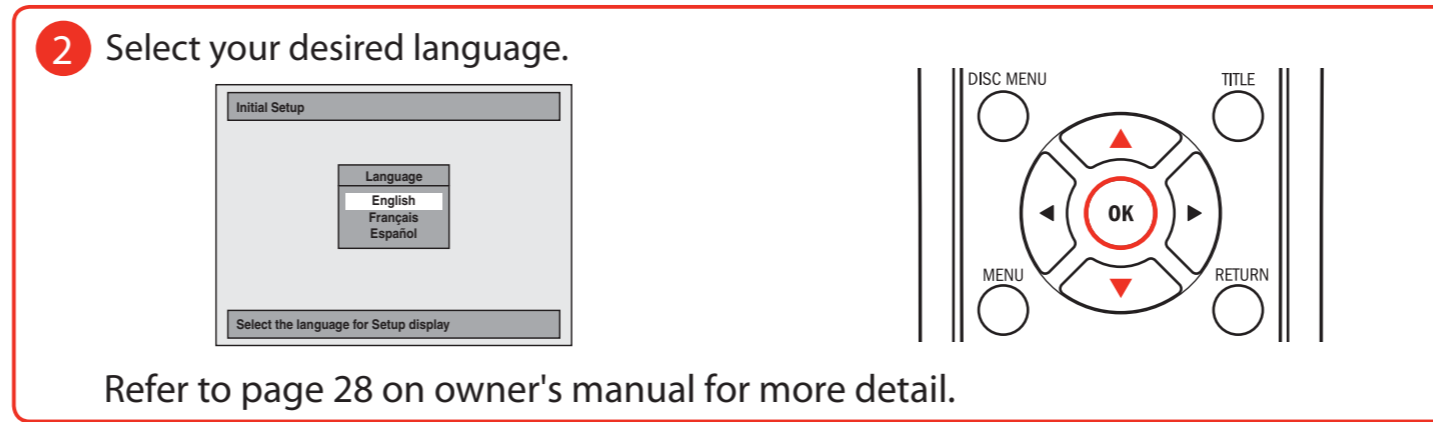

Owner's Manual (EN/FR)
 (1VMN29896 /
 1VMN29897)

MAGNAVOX

1 Connection to Antenna / Cable Box

Connection to TV

For best connection order HDMI cable from www.funaiservice.com/

2 Language Select (Initial Setup)