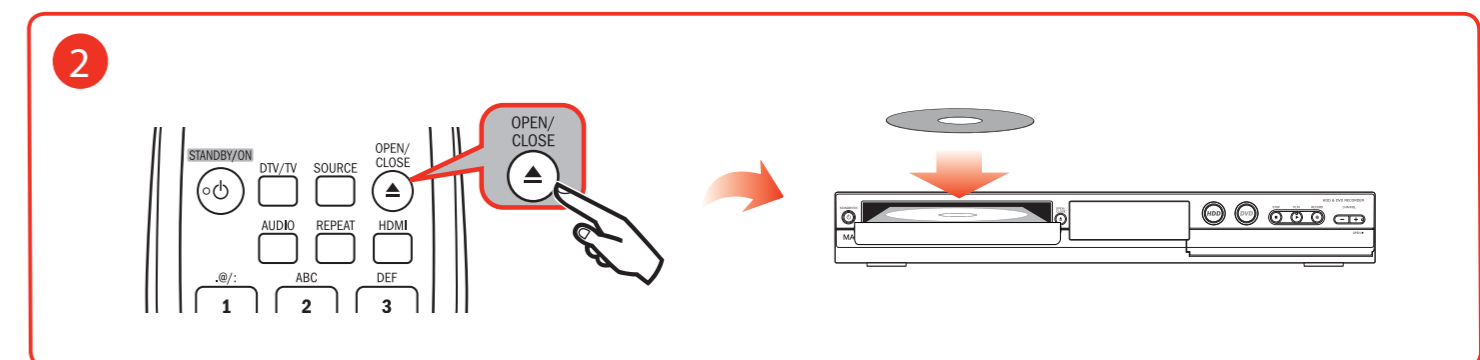

4 Recording