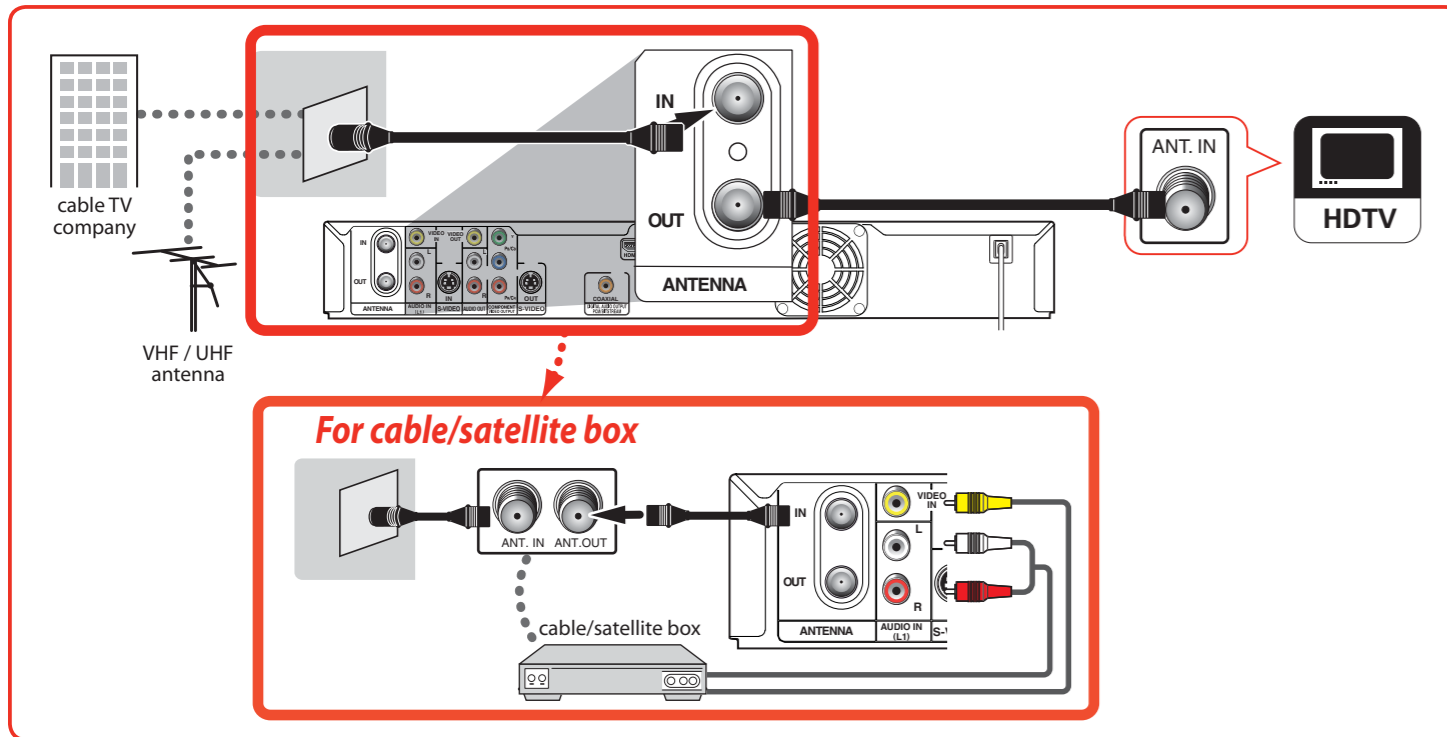

Quick Start Guide

MDR515H/F7

Main unit

RF coaxial cable
 (WPZ0901TM002 /
 WPZ0901TM005)

RCA audio / video cables
 (WPZ0102TM018 /
 WPZ0102LTE01)

Quick Start Guide
 (1VMN29898)

• Remote Control
 (NC003UD)
 • AA (1.5V) battery x 2

Owner's Manual (EN/FR)
 (1VMN29896 /
 1VMN29897)

MAGNAVOX

1 Connection to Antenna / Cable Box

Connection to TV

For best connection order HDMI cable from www.funaiservice.com/

2 Language Select (Initial Setup)