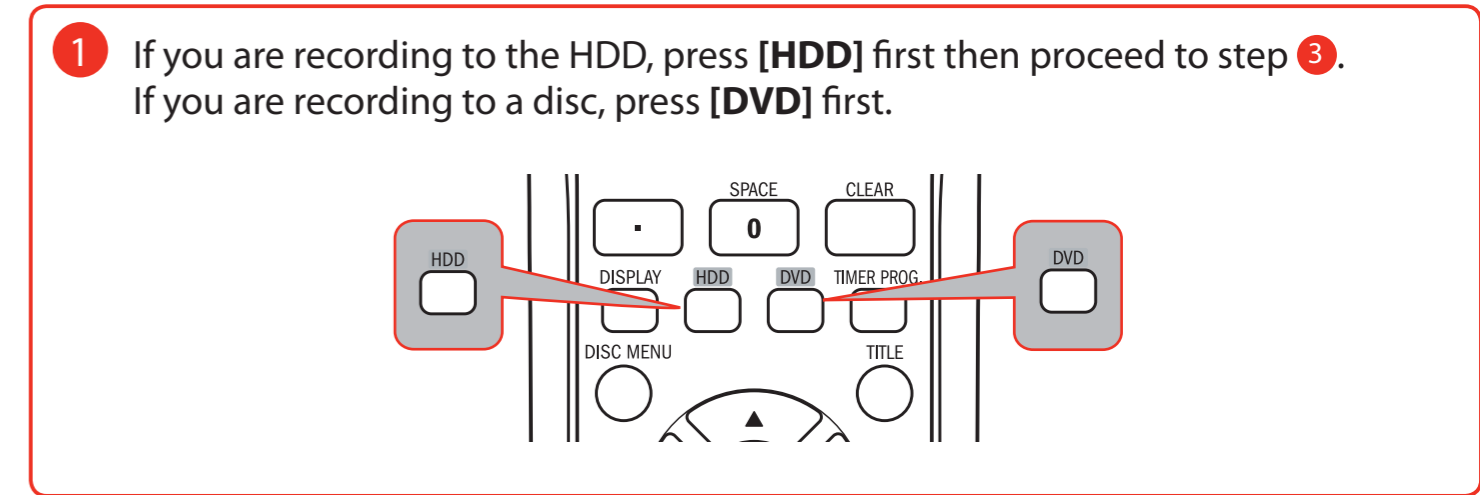

4 Recording