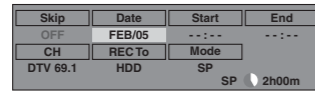

5 Timer Recording

1 Press [TIMER PROG.].

2 Select "New Program".

3 Enter the date.

4 Enter the start and end time.

5 Select analog ("- - -") / digital ("DTV") mode or external input ("L1" / "L2").

6 Select **HDD** or **DVD**.

7 Select desired recording mode.

8 Press [OK] when all items are entered.

6 One-touch Dubbing

Before dubbing, make sure
HDD
 Remaining recordable space of the HDD is enough.
DVD
 Insert recordable disc with enough recordable space.