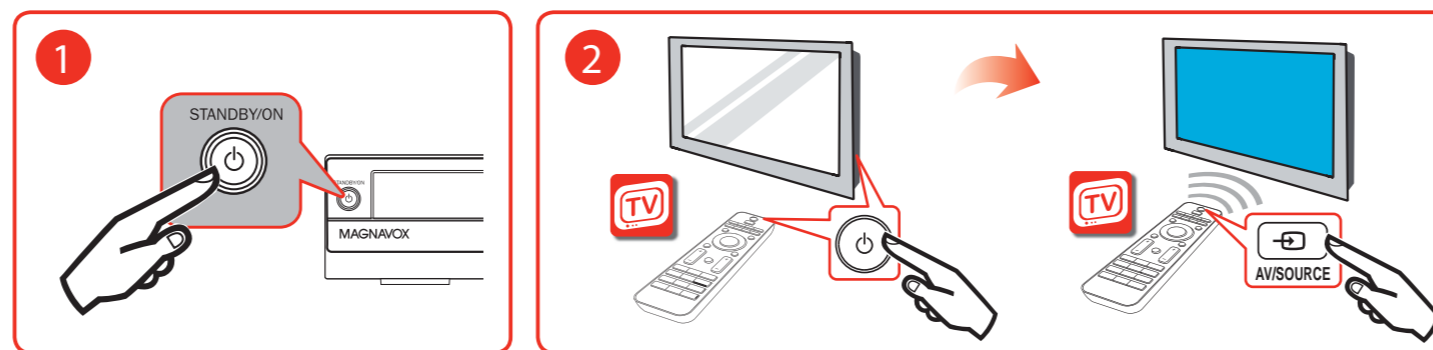

1 Connection to Antenna / Cable Box

Connection to TV

For best connection order HDMI cable from www.funaiservice.com/

2 Language Select (Initial Setup)

3 Playback

4 Recording