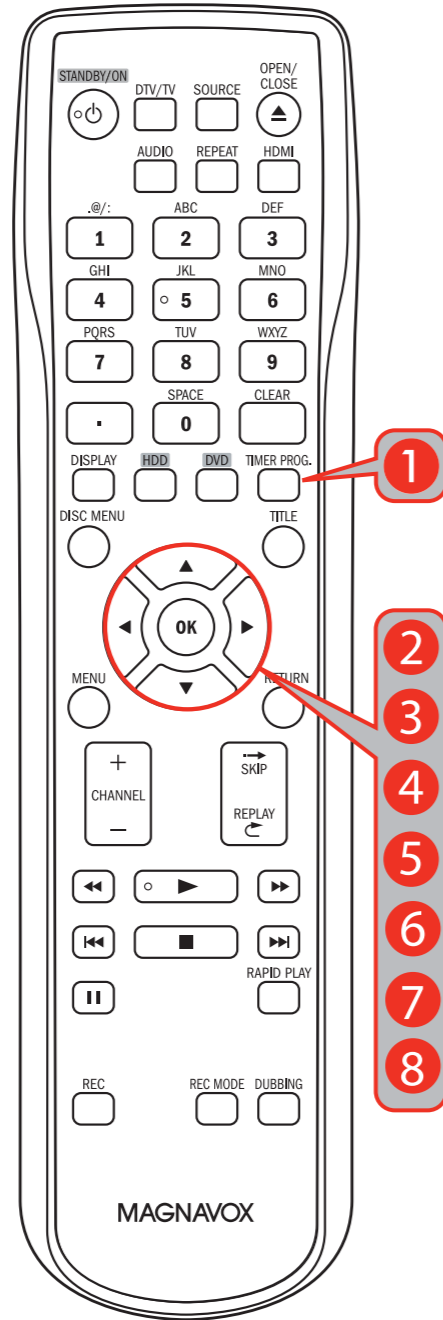

5 Timer Recording

1 Press [TIMER PROG.].

2 Select "New Program".

3 Enter the date.

4 Enter the start and end time.

5 Select analog ("- - -") / digital ("DTV") mode or external input ("L1" / "L2").

6 Select **HDD** or **DVD**.

7 Select desired recording mode.

8 Press [OK] when all items are entered.

6 One-touch Dubbing

Before dubbing, make sure
HDD
 Remaining recordable space of the HDD is enough.
DVD
 Insert recordable disc with enough recordable space.

1 Select **HDD** or **DVD**.

2 Press [TITLE] to bring up the title list.

3 Play title you would like to dub.

4 Start dubbing.

5 Press [STOP ■] for 2 seconds to stop the dubbing.

Need help?

Owner's Manual
 for detail instruction please refer to
 owner's manual supplied.