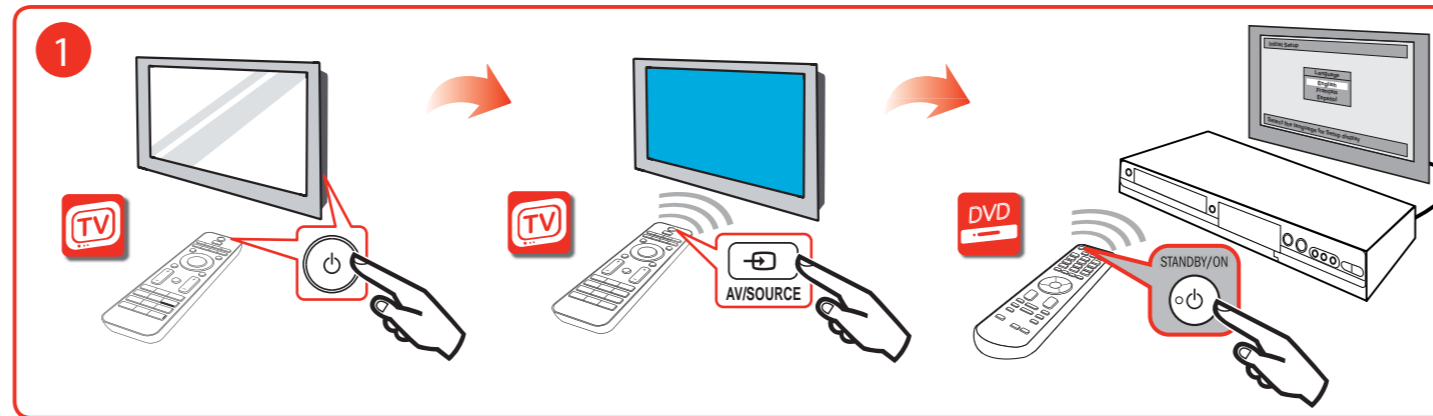

Owner's Manual (EN/FR)
 (1VMN29896 /
 1VMN29897)

MAGNAVOX

1 Connection to Antenna / Cable Box

Connection to TV

For best connection order HDMI cable from www.funaiservice.com/

2 Language Select (Initial Setup)