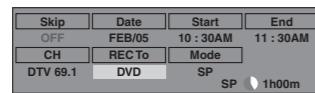

5 Timer Recording

1 Press [TIMER PROG.].

2 Select "New Program".

3 Enter the date.

4 Enter the start and end time.

5 Select analog ("- - -") / digital ("DTV") mode or external input ("L1" / "L2").

6 Select **HDD** or **DVD**.

7 Select desired recording mode.

8 Press [OK] when all items are entered.

6 One-touch Dubbing

Before dubbing, make sure
HDD
 Remaining recordable space of the HDD is enough.
DVD
 Insert recordable disc with enough recordable space.