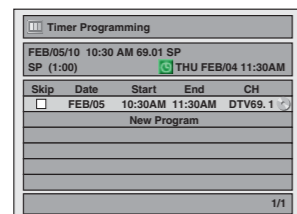

8 Press [OK] when all items are entered.