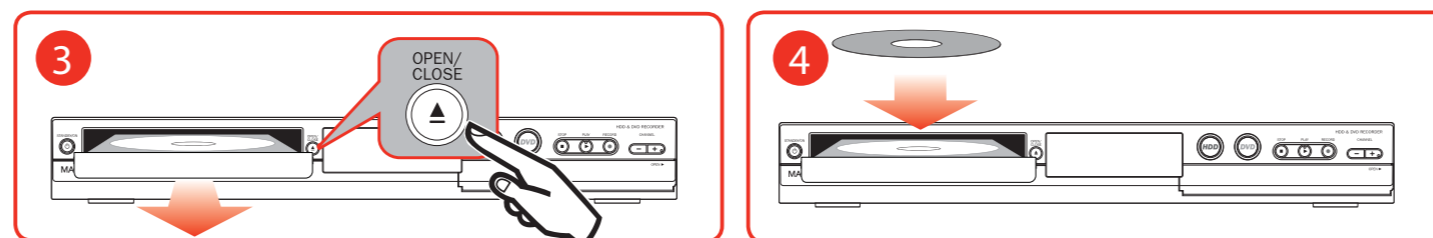

1 Connection to Antenna / Cable Box

Connection to TV

For best connection order HDMI cable from www.funaiservice.com/

2 Language Select (Initial Setup)

3 Playback

4 Recording