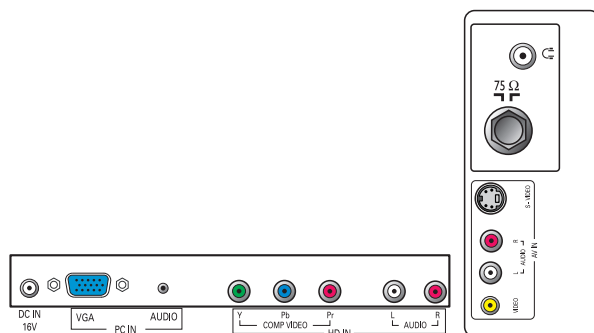

High quality display

High quality display delivers the very best in high resolution display through the use of outstanding components including a high-end scaler and state-of-the-art 2D combfilter.

Fast response time

Faster response time delivers improved display of video action with faster transitions that dramatically reduce visible image artifacts in the display of fast-moving images.

Multiple AV inputs

Multiple AV inputs accommodate a variety of format choices in connecting video and audio devices (480i/p, 720p, 1080i).

VGA input

VGA input provides a connector to accommodate input of an analog signal for use as a PC monitor.

Smart picture & Smart sound

Smart picture and Smart sound presets are optimized settings for all your favorite types of programs, various display and audio modes that are directly accessed through a single key on the remote control.

Virtual surround sound

Virtual surround sound creates additional audio channels for a theater-like audio experience.