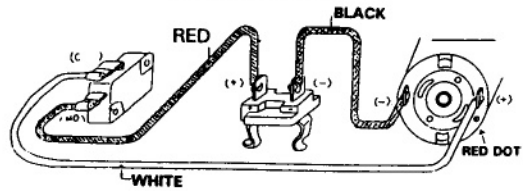

WIRING DIAGRAM