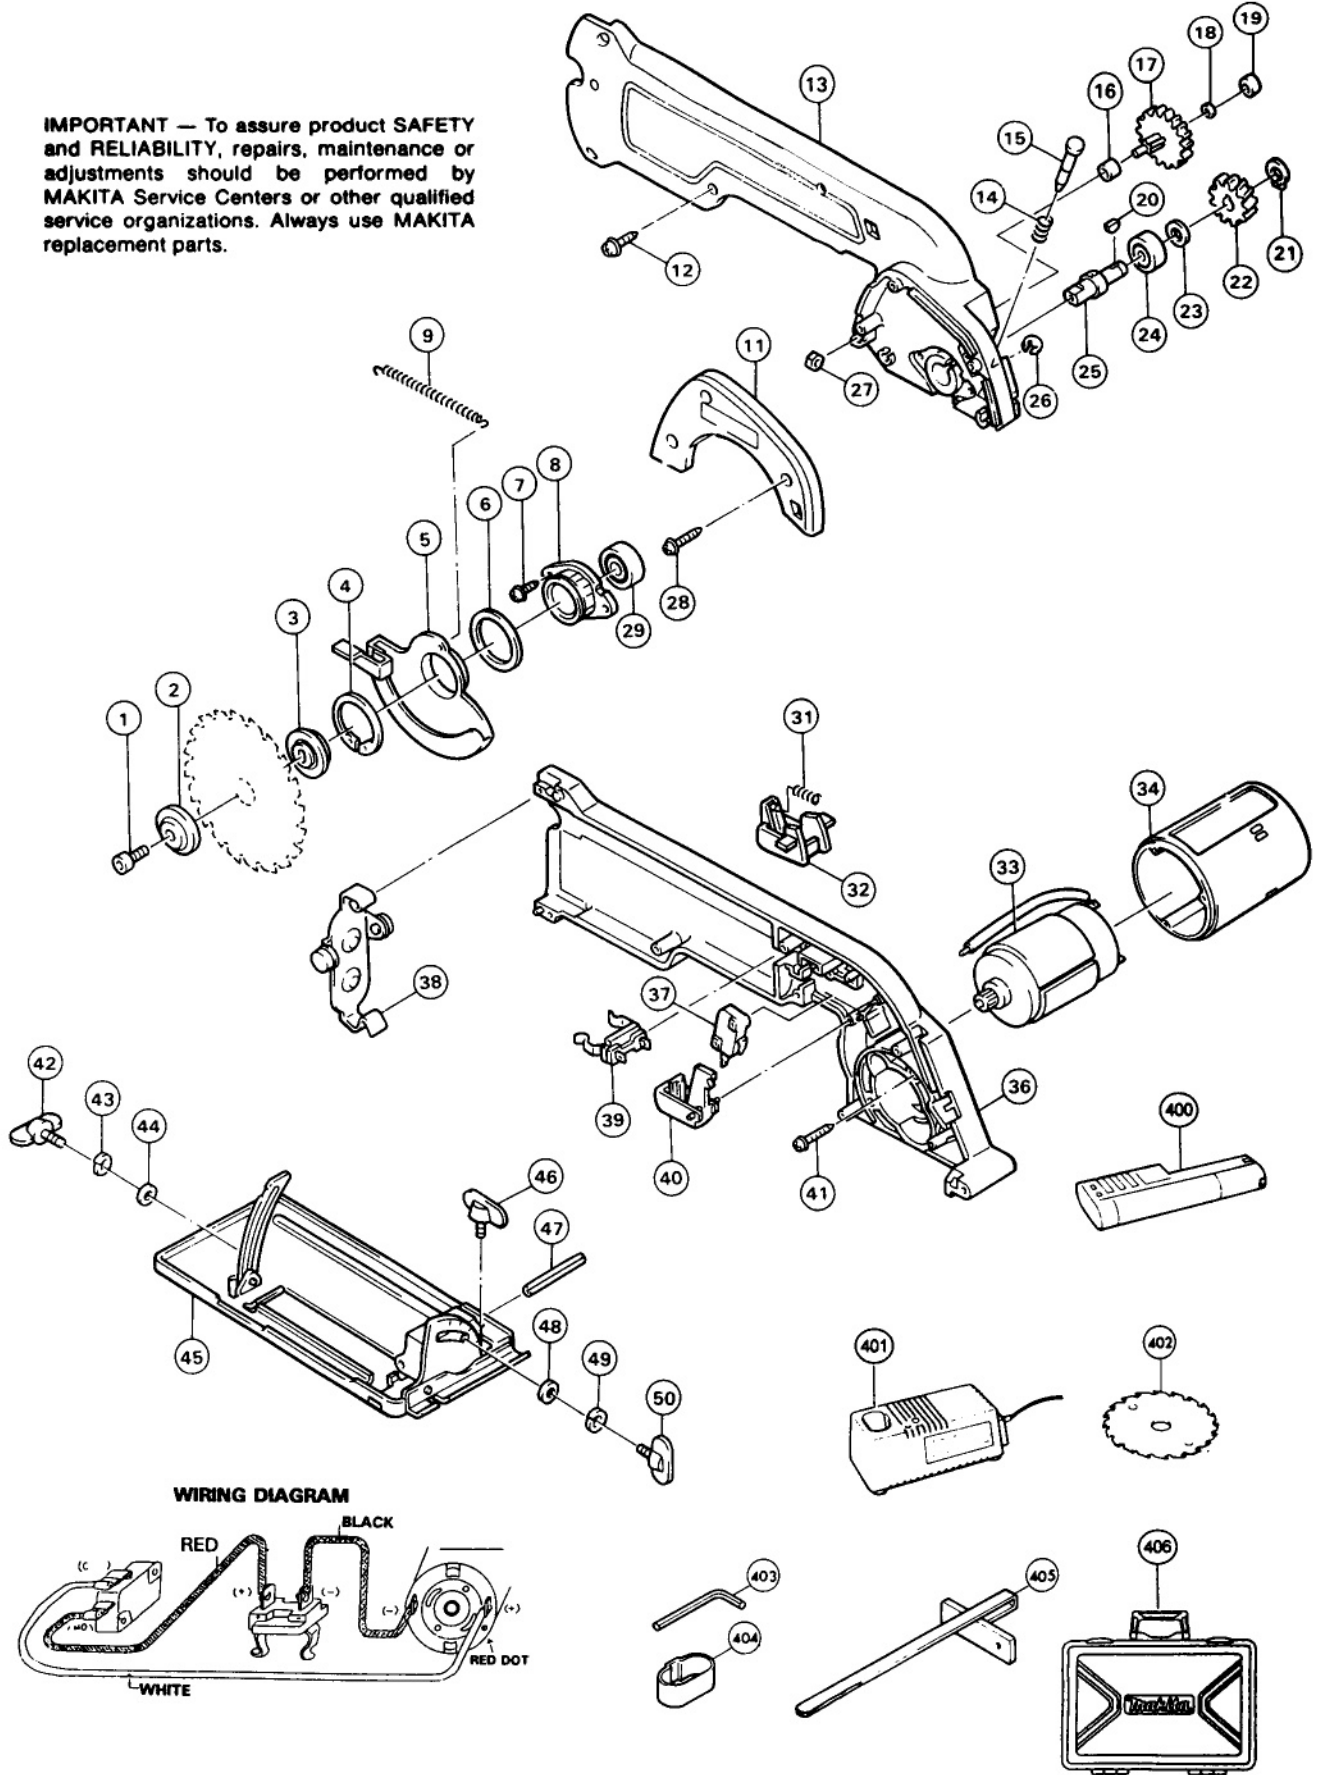

3-3/8" (85mm) CORDLESS CIRCULAR SAW

Model 5092D
Model 5092DW

IMPORTANT — To assure product **SAFETY** and **RELIABILITY**, repairs, maintenance or adjustments should be performed by **MAKITA** Service Centers or other qualified service organizations. Always use **MAKITA** replacement parts.