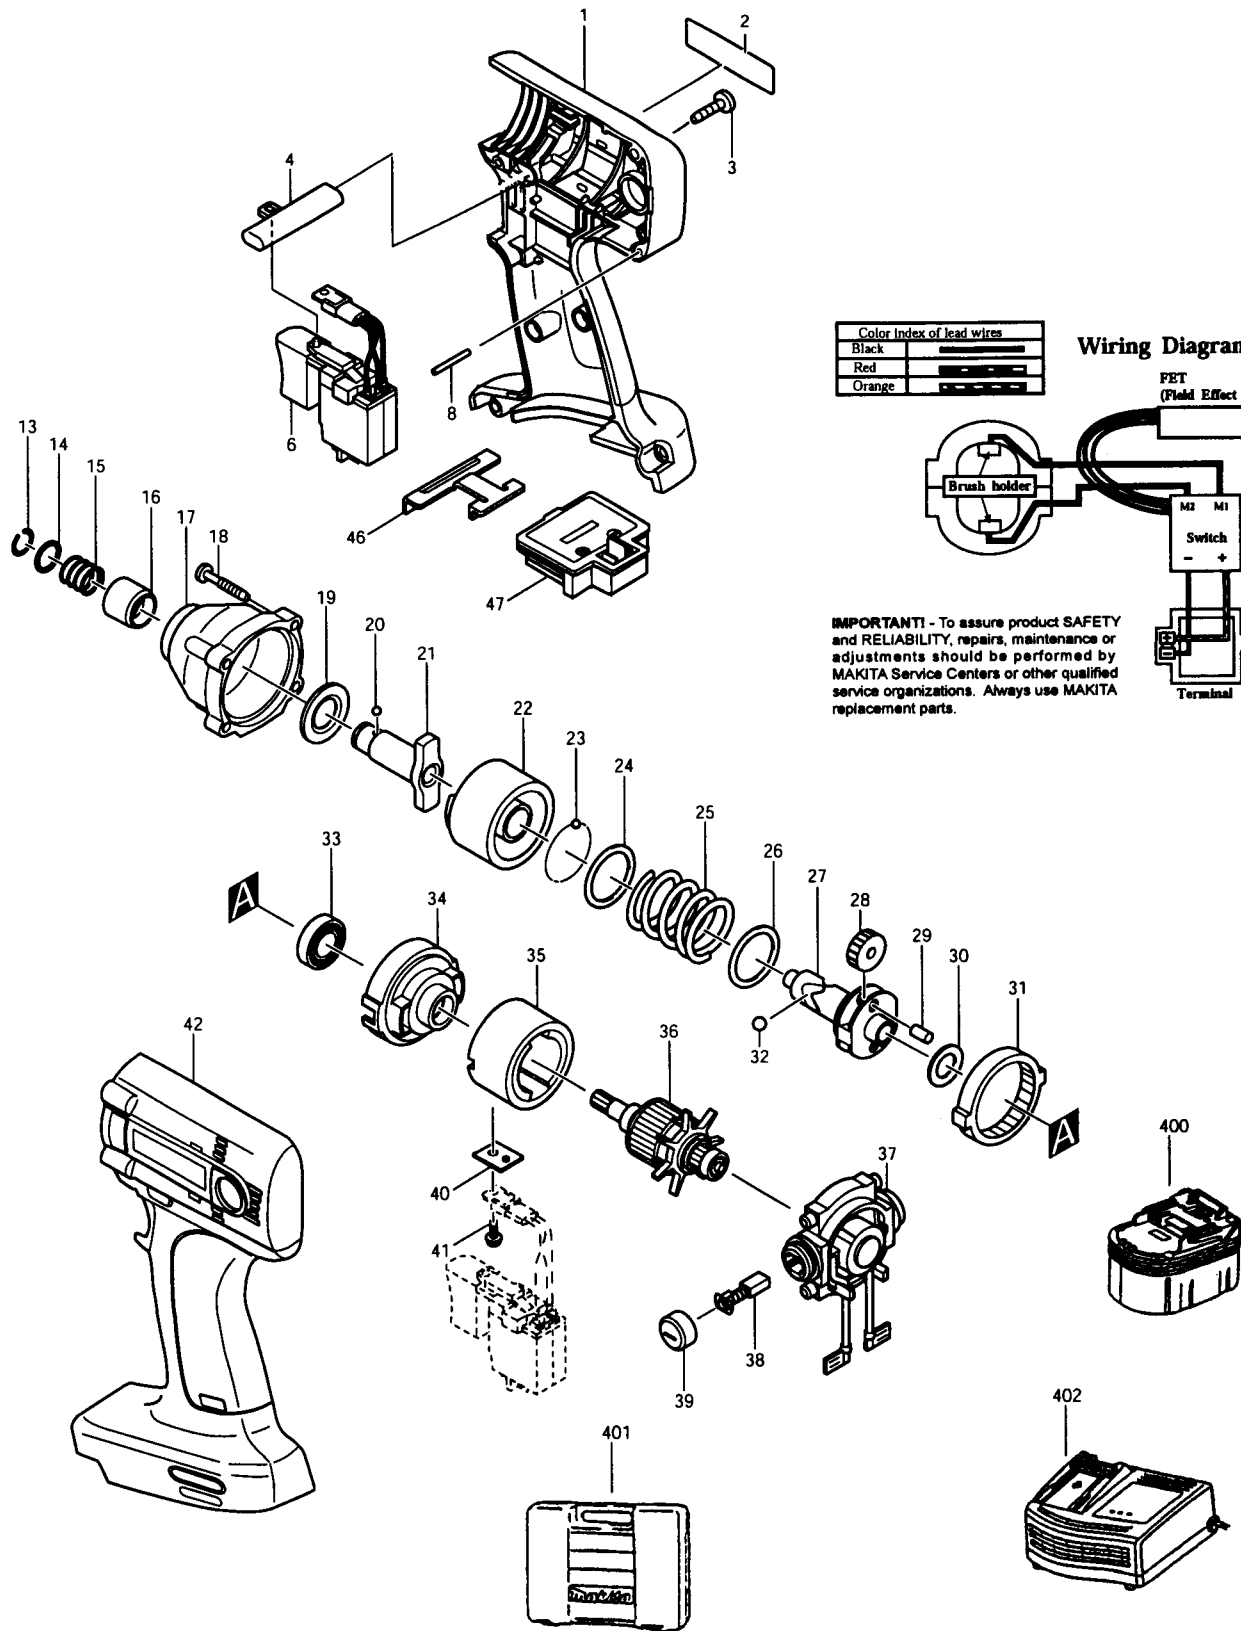

CORDLESS IMPACT DRIVER BTD120SA

Color Index of lead wires	
Black	—
Red	—
Orange	—

Wiring Diagram

IMPORTANT! - To assure product SAFETY and RELIABILITY, repairs, maintenance or adjustments should be performed by MAKITA Service Centers or other qualified service organizations. Always use MAKITA replacement parts.