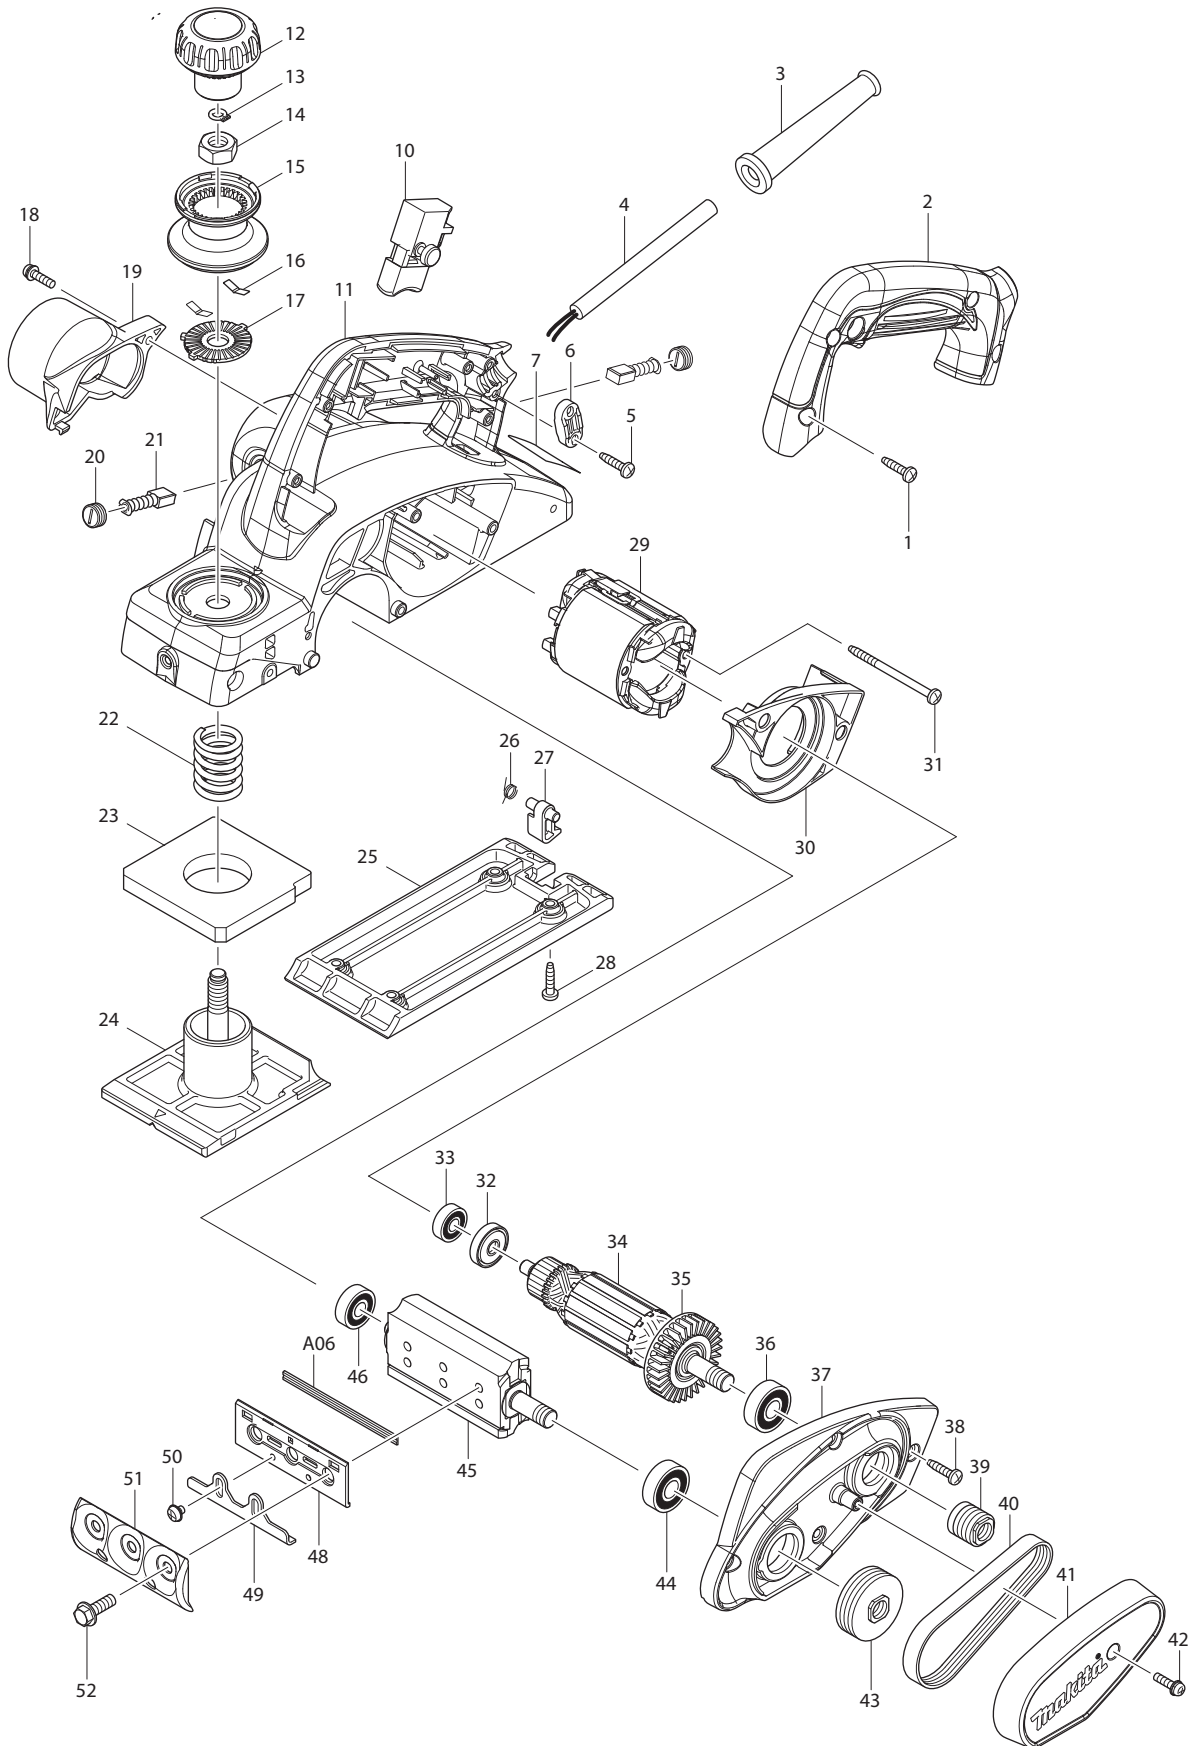

01 - 2012
KP0800 / KP0800K / KP0800KX
3-1/4" PLANER KIT

Item No.	Type	Sub	Part No.	Description	Qty	Unit
1			266326-2	TAPPING SCREW 4X18	4	PC.
2			451314-4	HANDLE COVER	1	PC.
3			682502-4	CORD GUARD 8-85	1	PC.
4			664064-4	CORD W/PLUG 2P-18-2.5, SJ	1	PC.
5			266326-2	TAPPING SCREW 4X18	2	PC.
6			687063-9	STRAIN RELIEF	1	PC.
7			867138-2	KP0800 NAME PLATE	1	PC.
10			650236-7	SWITCH SGEL115CDY-13	1	PC.
11			140198-2	MAIN FRAME COMPLETE	1	PC.
		INC.	643455-2	BRUSH HOLDER 6X9	2	PC.
		INC.	810581-4	CAUTION LABEL	1	PC.
12			451328-3	KNOB COVER	1	PC.
13			961004-6	RETAINING RING S-8	1	PC.
14			264028-4	HEX. NUT M10	1	PC.
15			451325-9	KNOB	1	PC.
16			232185-6	LEAF SPRING	2	PC.
17			346110-2	CAM PLATE	1	PC.
18			911128-8	PAN HEAD SCREW M4X16	1	PC.
19			451393-2	CHIP COVER	1	PC.
20			643550-8	BRUSH HOLDER CAP 5-8	2	PC.
21			195008-8	CARBON BRUSH CB-408 2PC/SET W/ ORIGIN	1	SET
22			231004-3	COMPRESSION SPRING 18	1	PC.
23			421007-7	RUBBER PACKING	1	PC.
24		1	318491-4	FRONT BASE	1	PC.
		2	319010-9	FRONT BASE	1	PC.
25		1	318499-8	BASE	1	PC.
		2	319009-4	BASE	1	PC.
26			231698-4	TORSION SPRING 7	1	PC.
27			451392-4	FOOT	1	PC.
28			266326-2	TAPPING SCREW 4X18	4	PC.
29			590025-7	FIELD ASS'Y 115V	1	PC.
		INC.	654100-4	RING TERMINAL	2	PC.
		INC.	654555-3	CONNECTOR 34130	2	PC.
30			451327-5	BAFFLE PLATE	1	PC.
31			266052-3	TAPPING SCREW 4X60	2	PC.
32			681652-2	INSULATION WASHER	1	PC.
33			210017-7	BALL BEARING 607DDW	1	PC.
34			515791-5	ARMATURE ASS'Y 115V	1	PC.
		INC.		Item No. 32, 33, 35, 36		
35			240052-1	FAN 46	1	PC.
36			211088-7	BALL BEARING 6000DDW	1	PC.
37			140201-9	BRACKET COMPLETE	1	PC.
		INC.	263002-9	RUBBER PIN 4	2	PC.
38			266326-2	TAPPING SCREW 4X18	4	PC.
39		1	222163-4	V PULLEY 4-20L (TYPE1)	1	PC.
		2	222125-2	V PULLEY 4-20L (TYPE2)	1	PC.
40			225007-7	POLY V-BELT 4-241	1	PC.
41			451326-7	BELT COVER	1	PC.
42			911128-8	PAN HEAD SCREW M4X16	1	PC.
43		1	222164-2	V PULLEY 4-37 (TYPE1)	1	PC.
		2	222126-0	V PULLEY 4-37 (TYPE2)	1	PC.
44			211088-7	BALL BEARING 6000DDW	1	PC.
45			161061-6	DRUM	1	PC.
46			211032-4	BALL BEARING 608ZZ	1	PC.
48			343433-9	SET PLATE F/MINI BLADE	2	PC.
49			345644-2	ADJUST PLATE	2	PC.
50			265132-2	+ PAN HEAD SCREW M4X5	4	PC.