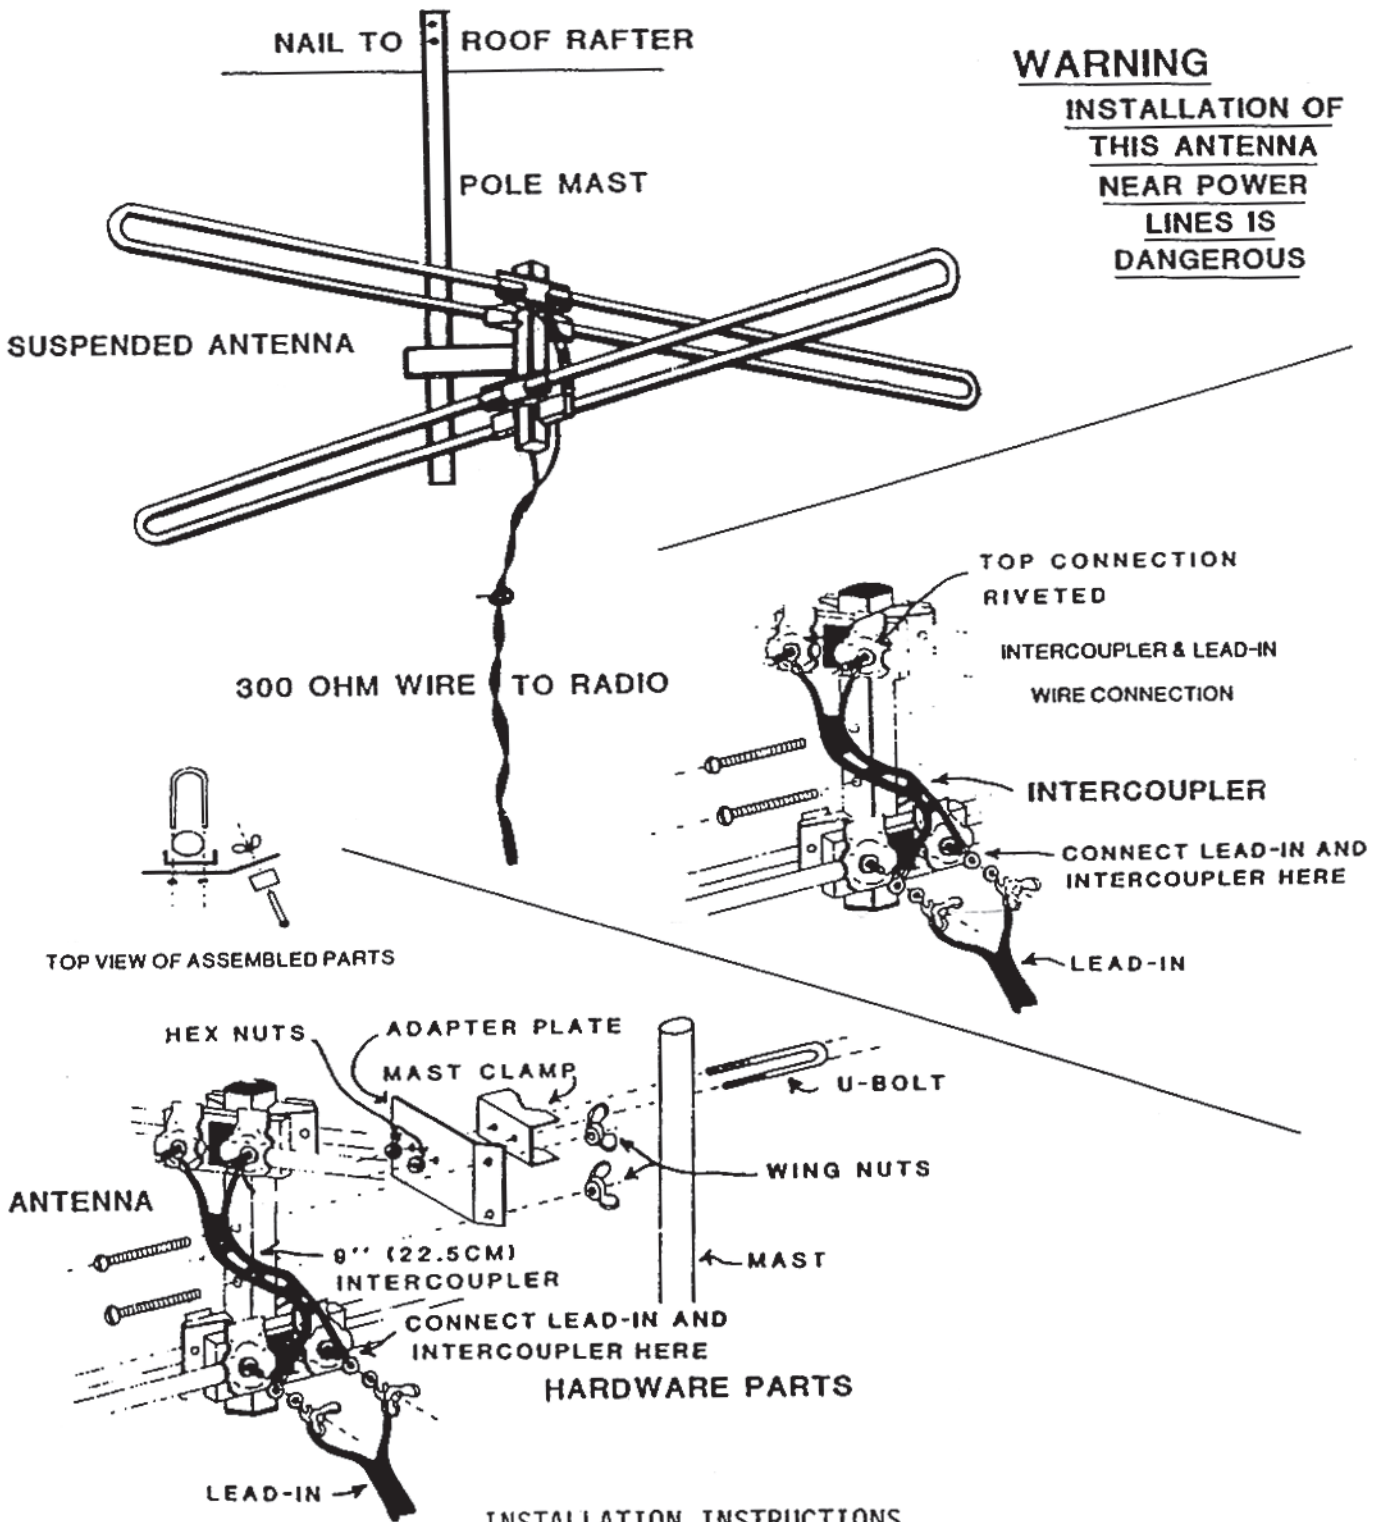

FM ANTENNA MODEL D-360

INSTALLATION INSTRUCTIONS

1. Install the antenna inside the roof whenever possible.
2. Perform as much antenna assembly on the ground as possible.
3. Unfold antenna elements and attach mast clamp and U-Bolt assembly.
4. Attach intercoupler and lead-in wire to antenna wing nuts.
5. Slide U-Bolt assembly up the Pole Mast and tighten Hex Nuts.
6. Dress 300 Ohm lead-in wire to the Radio Master Unit.