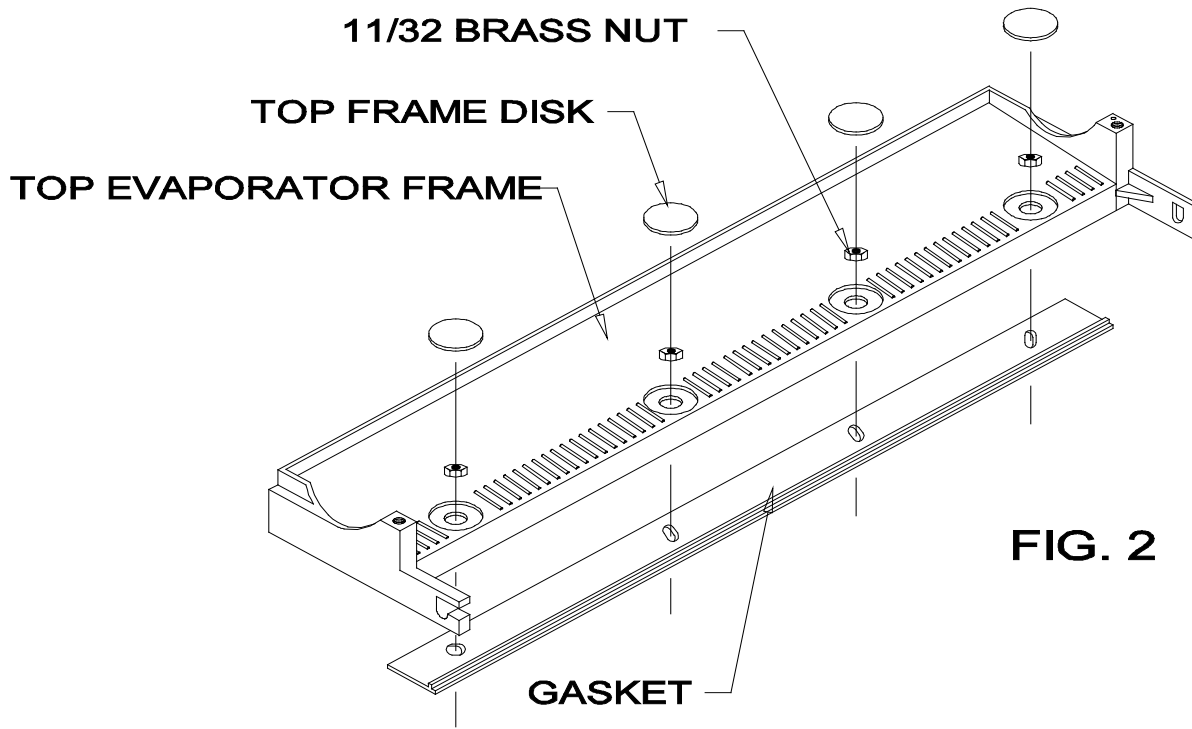

FIG. 2

SV1407