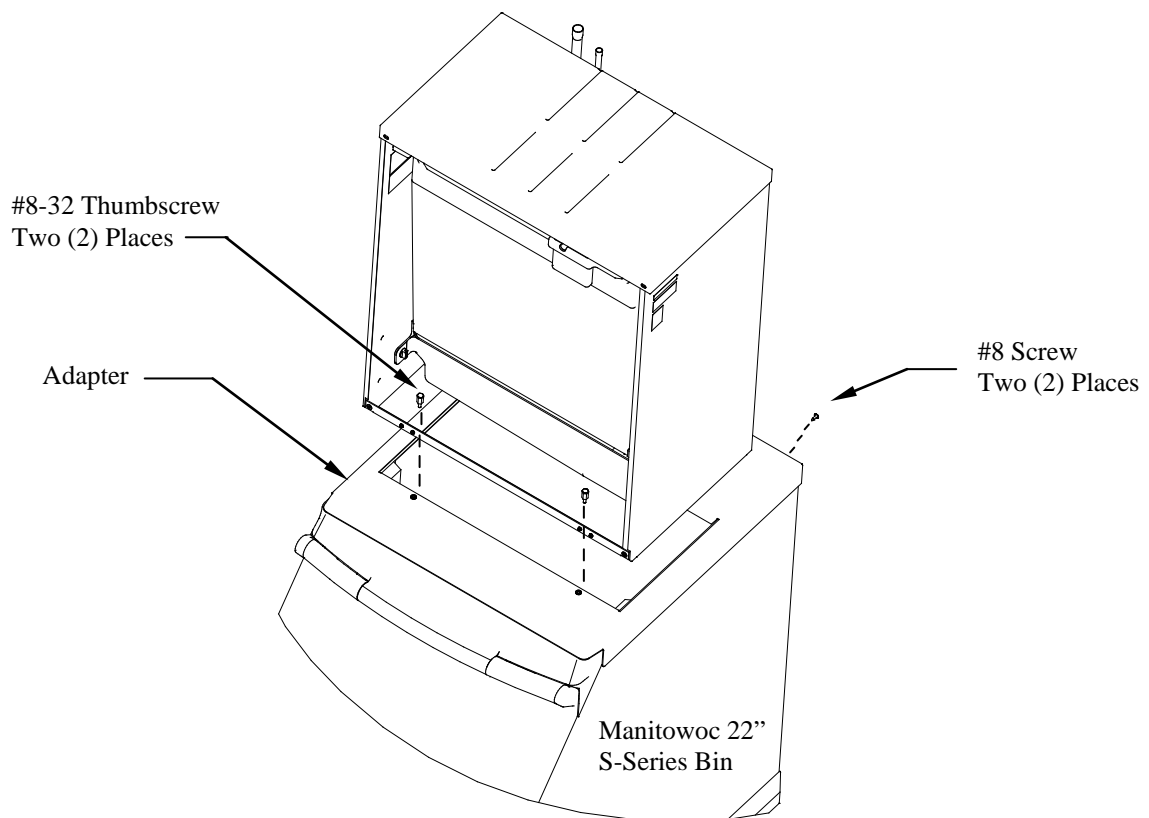

Manitowoc

K00195
IB0820/1020 ON 22" S-SERIES BINS (S-320/420)
Installation Instructions

1. Set adapter on top of the bin. Be sure to position the adapter with the backside flange tight to bin.
2. Using the slotted holes in the adapter as a template, drill two (2) 9/64" diameter holes at the bottom of the slots.
NOTE: Do not drill deeper than 1/4" past the sheet metal. Use a drill stop!
3. Fasten adapter to dispenser using the two (2) #8 screws supplied with the adapter kit.
4. Set the ice machine on top of the adapter. Align holes in ice machine front angle with the rivnuts on the adapter.
5. Secure the ice machine to the adapter with two (2) #8-32 thumbscrews supplied with the ice machine.