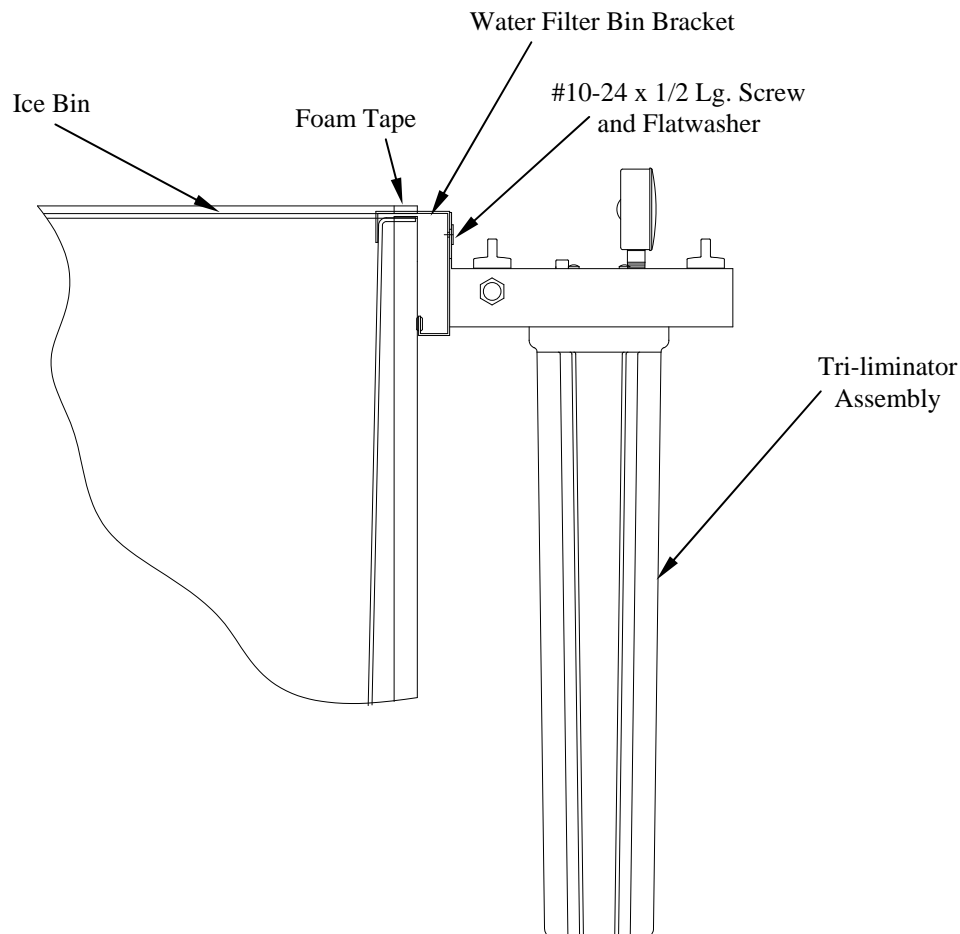

K00099/K00150 WATER FILTER BIN BRACKET

Installation Instructions

1. Water filter bin bracket can be used to mount all Tri-eliminators water filter assemblies on either side or back of any Manitowoc ice bin.
2. Remove foam tape from area where bracket is to be mounted, hang bracket, and install foam tape, provided with kit, over top of bracket. Locate ice machine, per installation instructions.
3. Using screws and flatwashers provided, fasten Tri-eliminator assembly to bracket.