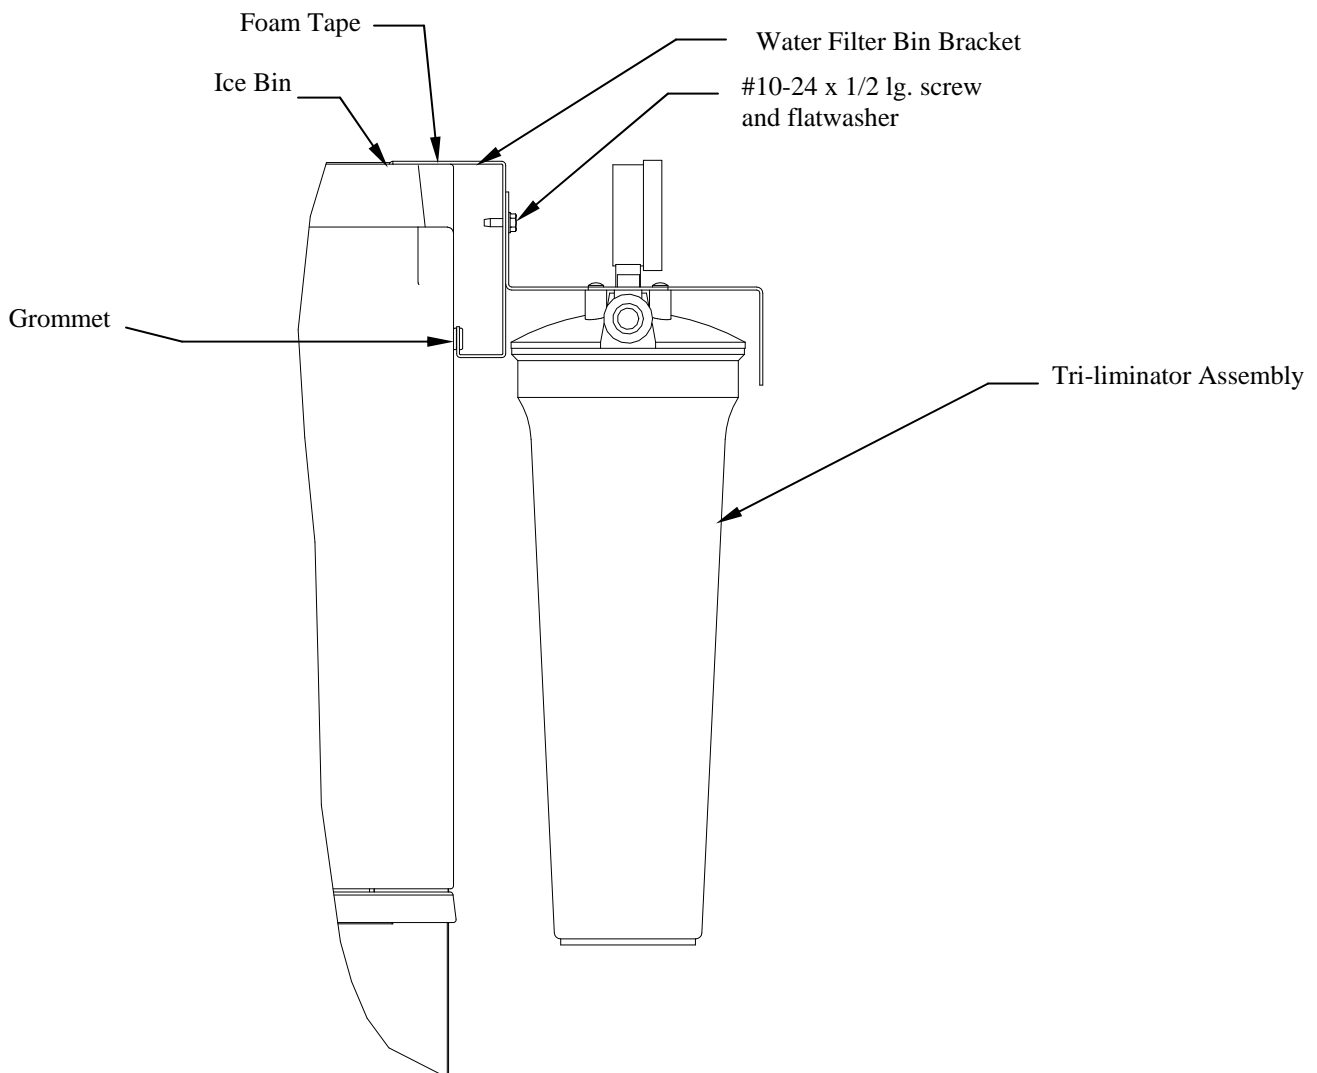

Manitowoc

K00175 WATER FILTER BIN BRACKET

Installation Instructions

1. Water filter bin bracket can be used to mount all Tri-eliminators water filter assemblies on either side or back of any Manitowoc ice bin.
2. Remove foam tape from area where bracket is to be mounted, hang bracket, and install foam tape, provided with kit, over top of bracket. Locate ice machine, per installation instructions.
3. Using screws and flatwashers provided, fasten Tri-eliminator assembly to bracket.
4. Using two grommets, insert into holes in bracket.