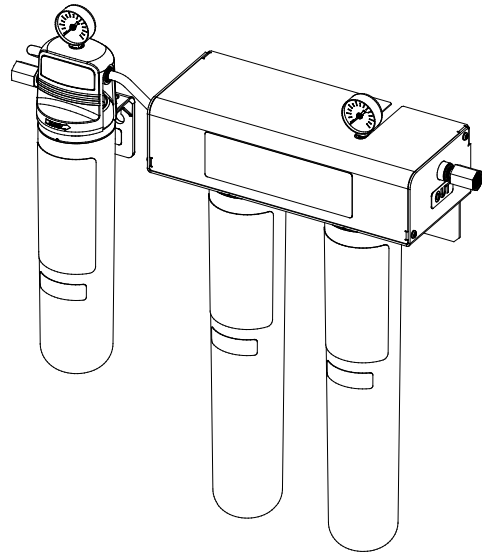

Manitowoc

K00344 WATER FILTER BIN BRACKET

Installation Instructions

1. Water filter bin bracket can be used to mount all configurations of the Arctic Pure water filter assemblies on either side or back of any Manitowoc ice bin.
2. Remove foam tape from area where bracket is to be mounted, hang bracket, and install foam tape, provided with kit, over top of bracket. Locate ice machine, per installation instructions.
3. Using screws provided, fasten water filter assembly to bracket.
4. Using two grommets, insert into holes in bracket.

Web Site - www.manitowocice.com

8014663

Sheet 1 of 2

07/02/03

AR-10000/20000 Water Filter and AR-Pre Filter

AR-40000 Water Filter and AR-Pre Filter

K00344001 Water Filter Bin Bracket

Free Manuals Download Website