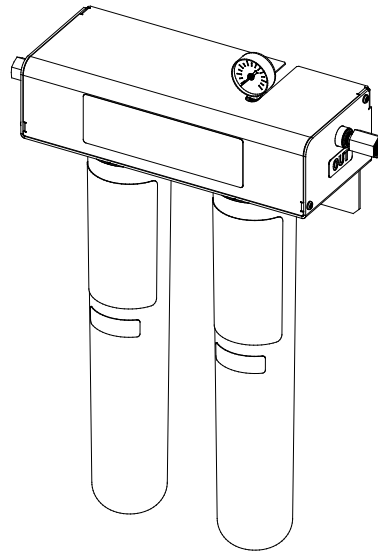

AR-40000 Water