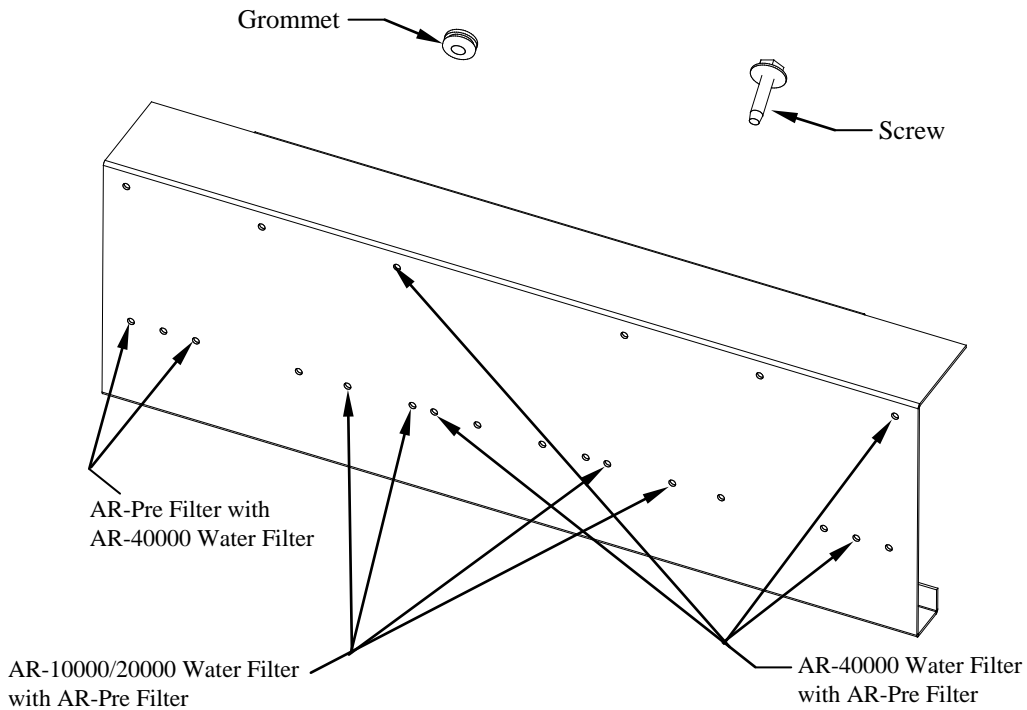

K00344001 Water Filter Bin Bracket