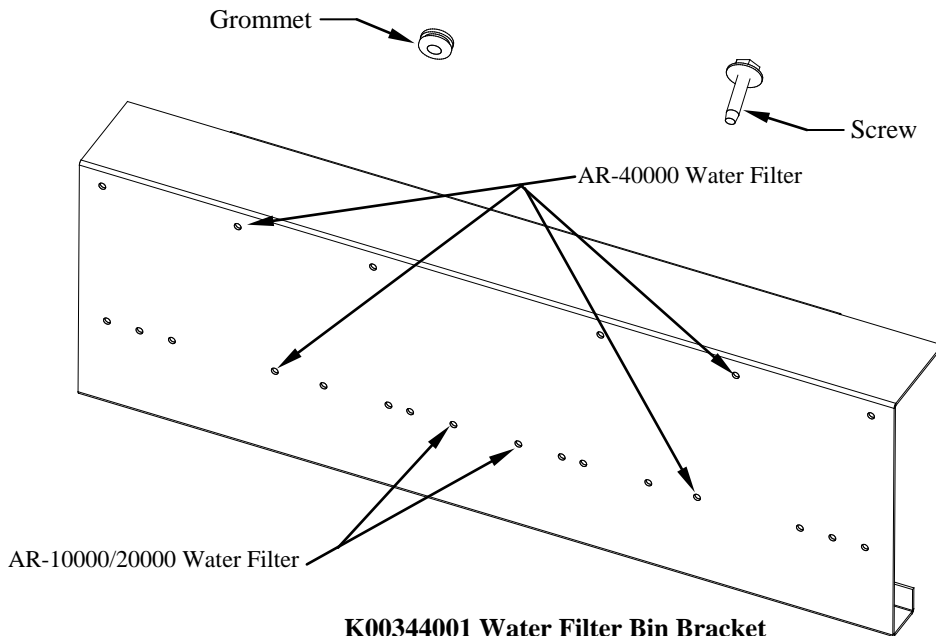

Manitowoc Ice, Inc.

2110 South 26th Street, P.O. Box 1720, Manitowoc, WI 54221-1720 USA

Telephone 920-682-0161, Fax - Sales: 920-683-7589, Service/Parts: 920-683-7585, Other: 920-683-7879

Web Site - www.manitowocice.com

8014663

Sheet 1 of 2

07/02/03