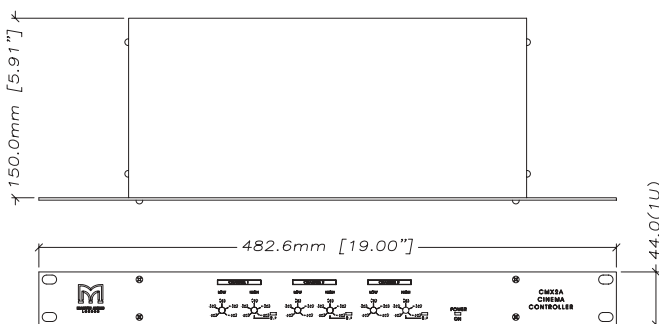

overall dimensions

CMX2A

Century Point, Halifax Road, Cressex Business Park,
High Wycombe, Buckinghamshire HP12 3SL, England.
Telephone: +44 (0)1494 535312 Facsimile: +44 (0)1494 438669
E-mail: info@martin-audio.com
All information is Copyright © 2003 Martin Audio Ltd.

www.martin-audio.com