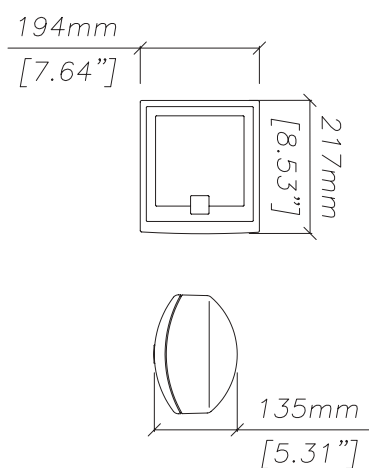

overall dimensions

C115/C115T

Century Point, Halifax Road, Cressex Business Park,
High Wycombe, Buckinghamshire HP12 3SL, England.
Telephone: +44 (0)1494 535312 Facsimile: +44 (0)1494 438669
E-mail: info@martin-audio.com
All information is Copyright © 2003 Martin Audio Ltd.

www.martin-audio.com