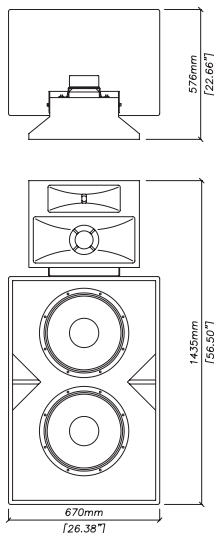

overall dimensions

SCREEN_4

Century Point, Halifax Road, Cressex Business Park,
High Wycombe, Buckinghamshire HP12 3SL, England.
Telephone: +44 (0)1494 535312 Facsimile: +44 (0)1494 438669
E-mail: info@martin-audio.com
All information is Copyright © 2003 Martin Audio Ltd.

www.martin-audio.com