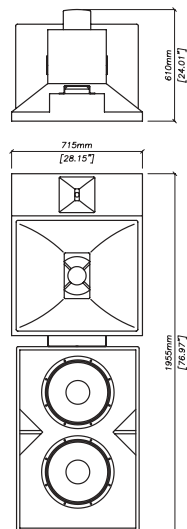

The Screen 5 full-range system has been developed for use in medium to large-scale cinema environments. The system consists of a 2 x 15" (380mm) low frequency section plus a unique mid-range and high frequency horn which exhibits ideal pattern control across its operating range from 300Hz-20kHz. The Screen 5 is approved by Lucasfilm for use in category 2 (80ft or less in length and under 180000ft³ in volume) THX theatres.

The Screen 5 requires tri-amplification and would normally be operated via a THX Controller or Martin Audio DXI Loudspeaker Management System.

overall dimensions

SCREEN_5

cinema

technical specifications

TYPE	Three-way tri-amp screen system
FREQUENCY RESPONSE (1)	45Hz-20kHz ± 3dB
DRIVERS	2 x 15" (380mm) bass driver 6.5" (165mm) mid driver 1" (25mm) exit compression driver
RATED POWER (2)	LF: 800W AES, 3200W peak MF: 150W AES, 600W peak HF: 60W AES, 240 peak
SENSITIVITY (3)	LF: 100dB MF: 107dB HF: 110dB
NOMINAL IMPEDANCE	LF: 4 ohms MF: 8 ohms HF: 8 ohms
DISPERSION (-6dB)	90° horizontal, 50° vertical
CROSSOVER	300-500Hz active, 2.2kHz active
ENCLOSURE	Vented
FINISH	Matt black
CONNECTORS	Binding Posts
DIMENSIONS	LF: (W) 670mm x (H) 1010mm x (D) 470mm (W) 26.4ins x (H) 39.8ins x (D) 18.5ins MF/HF: (W) 715mm x (H) 885mm x (D) 610mm (W) 28.1ins x (H) 34.8ins x (D) 24ins
WEIGHT	LF: 61kg (134.5lbs) MF/HF: 18kg (39.6lbs)