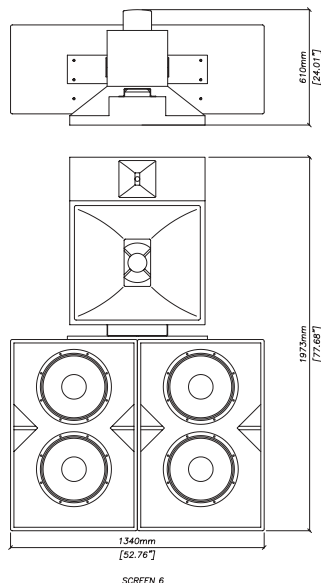

The Screen 6 full-range system has been developed for use in large to very large-scale cinema environments. The system consists of a 4 x 15" (380mm) low frequency section plus a unique mid-range unit and high frequency horn which exhibits ideal pattern control across its operating range from 300Hz-20kHz. The Screen 6 is approved by Lucasfilm for use in category 3 (over 80ft in length or over 180000ft³ in volume) THX theatres.

overall dimensions

cinema

technical specifications

TYPE	Three-way tri-amp screen system
FREQUENCY RESPONSE (1)	45Hz-20kHz ± 3dB
DRIVERS	4 x 15" (380mm) bass driver 6.5" (165mm) mid driver 1" (25mm) exit compression driver
RATED POWER (2)	LF: 1600W AES, 6400W peak MF: 150W AES, 600W peak HF: 60W AES, 240 peak
SENSITIVITY (3)	LF: 103dB MF: 107dB HF: 110dB
NOMINAL IMPEDANCE	LF: 2 x 4 ohms MF: 8 ohms HF: 8 ohms
DISPERSION (-6dB)	90° horizontal, 50° vertical
CROSSOVER	420Hz active, 2kHz active
ENCLOSURE	Vented
FINISH	Matt black
CONNECTORS	Binding Posts
DIMENSIONS	LF: (W) 1340mm x (H) 1010mm x (D) 470mm (W) 52.8ins x (H) 39.8ins x (D) 18.5ins MF/HF: (W) 715mm x (H) 885mm x (D) 610mm (W) 28.1ins x (H) 34.8ins x (D) 24ins
WEIGHT	LF: 2 x 61kg (134.5lbs) MF/HF: 18kg (39.6lbs)