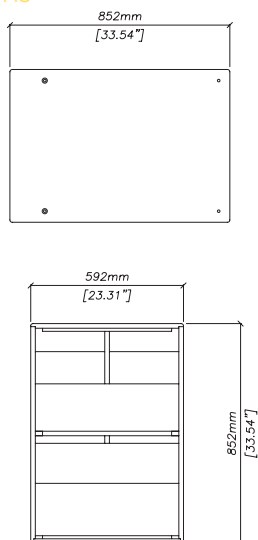

overall dimensions

ASI18

architectural

technical specifications

TYPE	Hybrid™ horn and reflex loaded bass enclosure
FREQUENCY RESPONSE (1)	50Hz-300Hz ± 3dB 30Hz @ -10dB
DRIVERS	18" (460mm) / 4" (100mm) coil long excursion bass driver
RATED POWER (2)	1000W AES, 4000W peak
SENSITIVITY (3)	108dB
MAXIMUM SPL (calculated)	138dB continuous, 144dB peak
NOMINAL IMPEDANCE	8 ohms
CROSSOVER	150Hz active (via DX1 controller)
CONSTRUCTION	Multi-laminate birch ply
FINISH	Textured high-density polyurethane coating applied externally and internally
PROTECTIVE GRILLE	18 gauge punched steel, heavy galvanised and powder-coated, with integral water barrier
CONNECTORS	3m flying lead
MOUNTING	14 x M10 inserts
DIMENSIONS	(W) 592mm x (H) 852mm x (D) 852mm (W) 23.3ins x (H) 33.6ins x (D) 33.6ins
WEIGHT	76kg (168lbs)
OPTIONS	