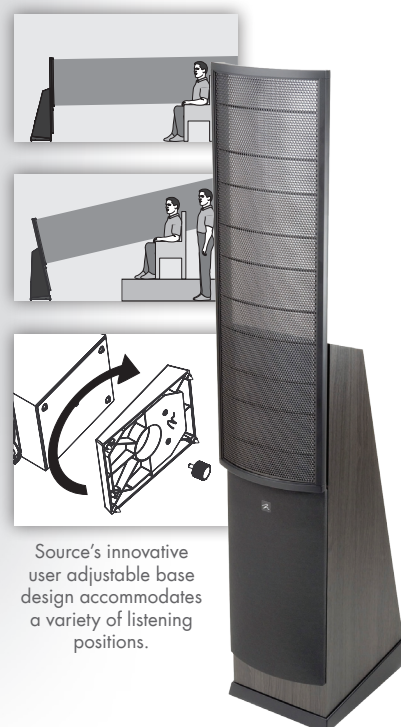

Source's innovative user adjustable base design accommodates a variety of listening positions.

©2009 MartinLogan, Ltd. All rights reserved.