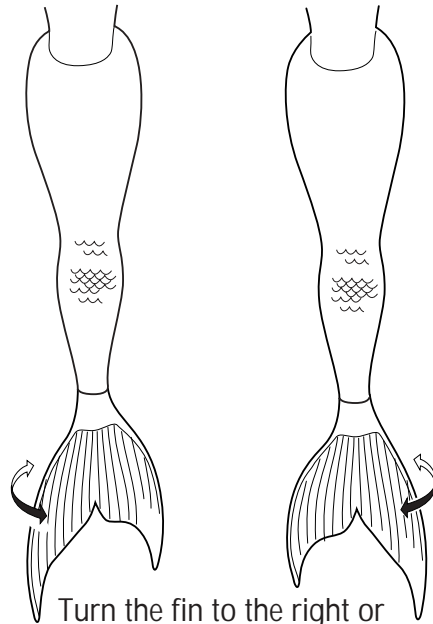

Consumer Relations, Mattel, Inc.
333 Continental Blvd.
El Segundo, CA 90245 USA

1 (800) 524-TOYS

WE ARE DEDICATED TO QUALITY PRODUCTS.

⚠ WARNING:
CHOKING HAZARD – Small parts.
Not for children under 3 years.

Mattel U.K. Ltd., Vanwall Business Park, Maidenhead SL6 4UB. Helpline 01628500303.

Download from Www.Somanuals.com. All Manuals Search And Download.

Make me "swim" and my mermaid tail splash water!

Attach the fin to your mermaid's tail.

Turn the fin to the right or to the left. Do not force the fin to turn more than shown.

Squeeze the sides of the doll's hips, and her mermaid tail bends at the knees.

You can also bend her knees using your hands.